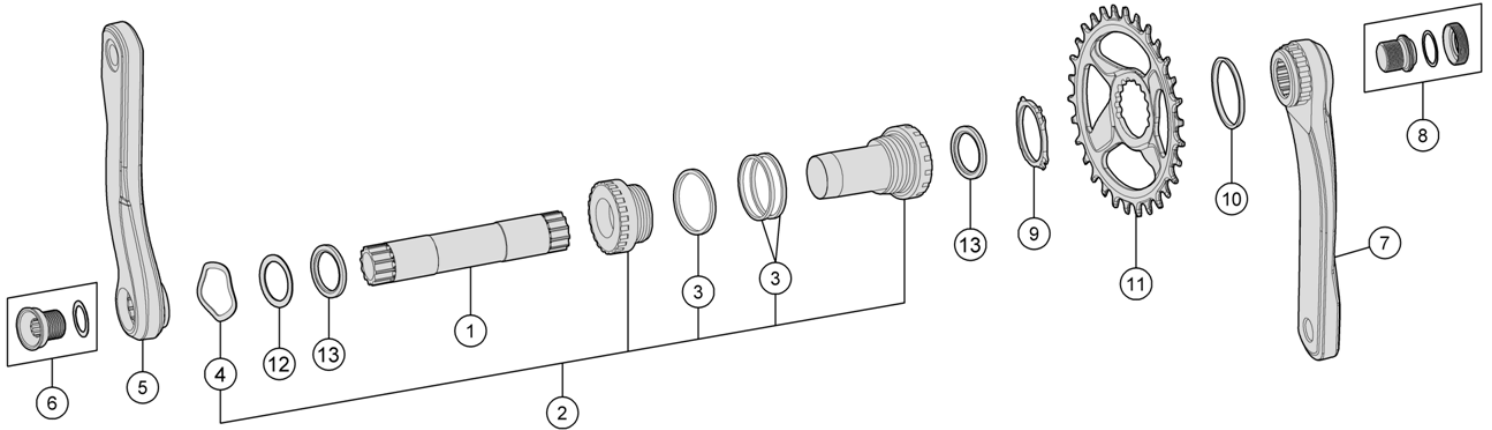

★ For all other BB compatibility click here

http://fsa-4207.kxcdn.com/wp-content/uploads/2014/07/CRANKSET_BB-COMPATABILITY-CHART-MTB-20160312.pdf

1X Direct Mount CKM-9182C/DM
1X Direct Mount Boost 148 CKM-9182C/DM/148

With MegaExo BB-7100

Convertible spider design for different chainring and chainline configuration

Item No.	FSA Code No.	Description	Notes
1	203-0005050640	A3157φ24mm Chromoly Spindle	★For Standard MTB Modular MegaExo Crankset
2	200-1969	BB-7100 MTB MegaExo Bottom Bracket –φ24mm	For MTB crankset
3	230-4032	MW002 Shell Spacers	
4	230-0034000140	MW454 Wave Spring Washer	
5	340-0037003090	K1556 Afterburner Left Arm	170L ★
6	390-0047000010	ML038 Crank Bolt for Left Arm	For MTB Modular MegaExo Crankset
7	341-0018003090	K2556 Afterburner Right Arm	170L ★
8	390-0022000010	QR-20 Self-extracting Crank Bolt Assembly	
9	390-0044000600	ML549 Modular Crank System Lockring	
10	230-0025000750	MW490 Spacer 3mm	For MTB Modular MegaExo Crankset
11	380-0216017050	WA115 Alloy Chainring Black 38T	11S ★Optional parts
12	390-0046000840	MS318 Adjustable Spacer	For adjusting spindle movement side to side in the bottom bracket