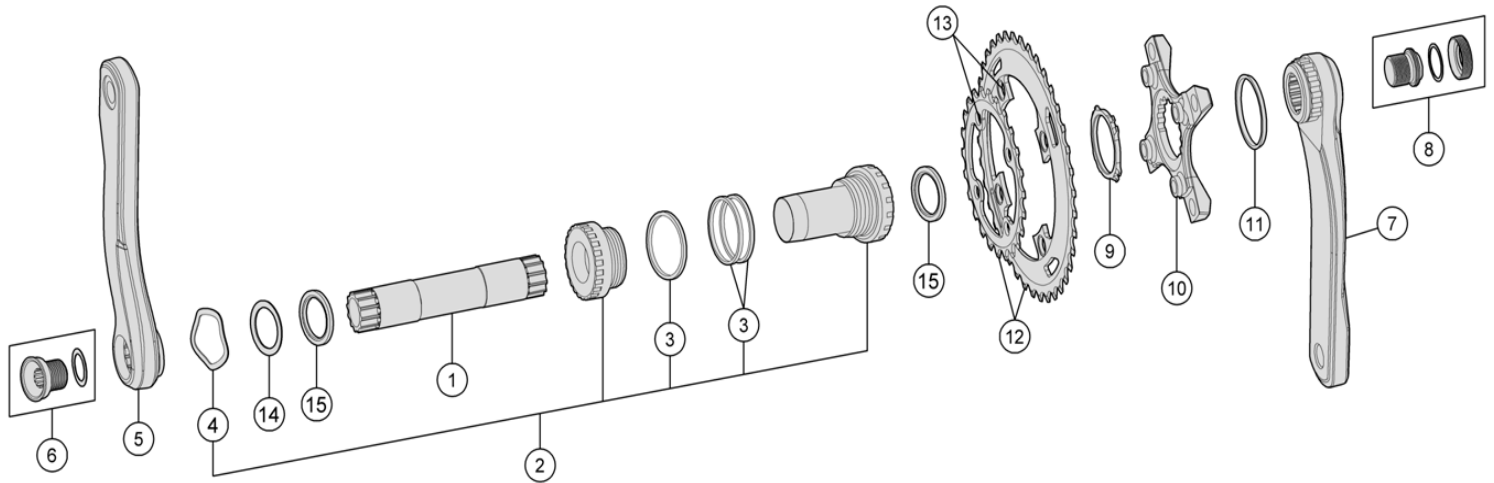

Afterburner Modular MegaExo Crankset

CKM-9182CS

Boost 148 CKM-9182CS/148

With MegaExo BB-7100

Convertible spider design for different chainring and chainline configuration

Item No.	FSA Code No.	Description	Notes
1	203-0005050640	A3157 ϕ 24mm Chromoly Spindle	★For Standard MTB Modular MegaExo Crankset
2	200-1969	BB-7100 MTB MegaExo Bottom Bracket – ϕ 24mm	★For MTB crankset
3	230-4032	MW002 Shell Spacers	
4	230-0034000140	MW454 Wave Spring Washer	
5	340-0037003090	K1556 Afterburner Left Arm	170L ★
6	390-0047000010	ML038 Crank Bolt for Left Arm	For MTB Modular MegaExo Crankset
7	341-0018003090	K2556 Afterburner Right Arm	170L ★
8	390-0022000010	QR-20 Self-extracting Crank Bolt Assembly	
9	390-0044000600	ML549 Modular Crank System Lockring	
10	380-0026000090	W0115 Forged AL6061 Spider	
11	230-0025000750	MW490 Spacer 3mm	For MTB Modular MegaExo Crankset
12	380-0221004050	WB397 Alloy Chainring (BCD 96mm) 38T	38/28 11S ★Optional parts
	380-0171004050	WC087 Pro Chainring, Black, Alloy (BCD 68mm) 28T	
13	390-0043000150	ML121+ML163 Chainring bolts	
14	390-0046000840	MS318 Adjustable Spacer	For adjusting spindle movement side to side in the bottom bracket

★ Optional Parts

Item No.	FSA Code No.	Description	Notes
1	203-0009000640	A3168 ϕ 24mm Chromoly Spindle	For Boost 148 MTB Modular MegaExo Crankset
5	340-0037005090	K1556 Afterburner Left Arm	175L
7	341-0018005090	K2556 Afterburner Right Arm	175L
12	380-0150004050	WB351 Alloy Chainring (BCD 96mm) 38T	38/24 11S
	380-0169002050	WC085 Pro Chainring, Black, Alloy (BCD 68mm) 24T	
12	380-0151003050	WB352 Alloy Chainring (BCD 96mm) 36T	36/24 11S
	380-0169002050	WC085 Pro Chainring, Black, Alloy (BCD 68mm) 24T	
12	380-0152003050	WB353 Alloy Chainring (BCD 96mm) 36T	36/22 11S
	380-0170001050	WC086 Pro Chainring, Black, Alloy (BCD 68mm) 22T	
14	230-0029000010	MW112 2.5mm spacer	For Boost 148 MTB Modular MegaExo Crankset