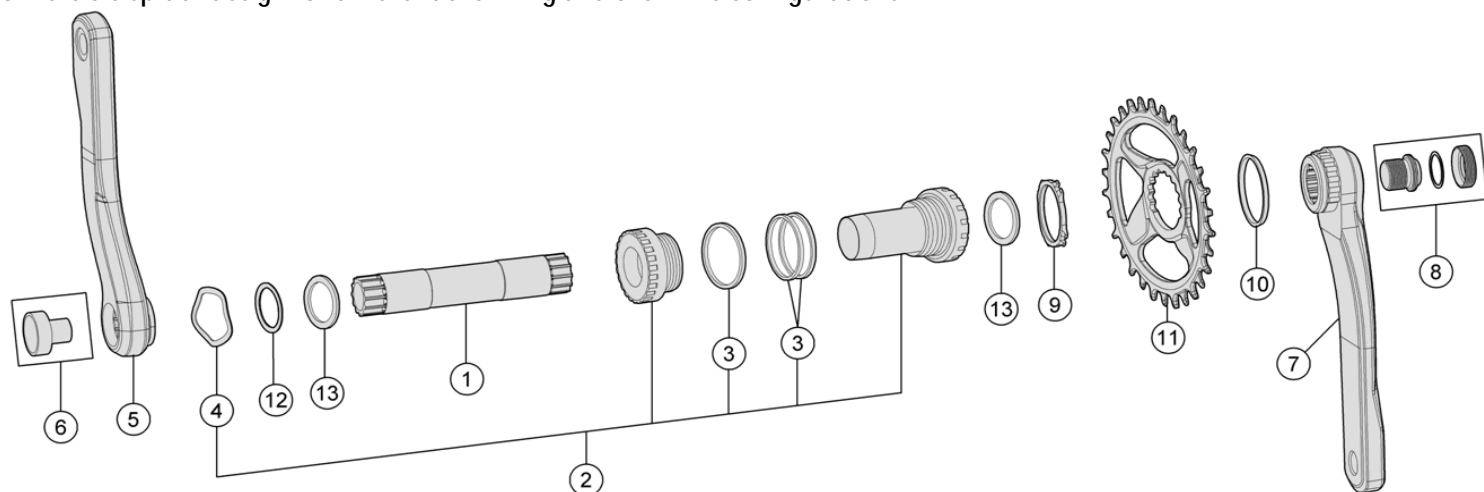

MTB Modular 1x Direct Mount MegaExo

V-Drive CKM-7172S/DM

Comet CKM-7159T/DM

V-Drive Boost 148 CKM-7172S/DM/148

Comet Boost 148 CKM-7159T/DM/148

Convertible spider design for different chainring and chainline configurations

Item No.	FSA Code No.	Description	Notes
1	203-0005050640	A3157 Chromoly Spindle - \varnothing 24mm	For Standard MTB Modular MegaExo Crankset ★
2	200-1969	BB-7100 MTB MegaExo Bottom Bracket – \varnothing 24mm	For MTB Crankset
3	230-4032	MW002 Shell Spacers	
4	230-0034000140	MW454 Wave Spring Washer	
5	340-0064005050	K1555 V-Drive Left Arm	175L ★
	340-0064003050		170L ★
	340-0064002050		165L ★
6	390-0047000010	ML038 Crank Bolt for Left Arm	For MTB Modular MegaExo Crankset
7	341-0047005050	K2555 V-Drive Right Arm	175L ★
	341-0047003050		170L ★
	341-0047002050		165L ★
8	390-0022000010	QR-20 Self-extracting Crank Bolt Assembly	
9	390-0044000600	ML549 Modular Crank System Lockring	
10	230-0025000750	MW490 Spacer 3mm	For MTB Modular MegaExo Crankset
11	380-0193017050	WA075 Alloy MetaTooth Chainring 38T	11S For V-DRIVE ★
12	390-0046000840	MS318 Adjustable Spacer	For adjusting spindle movement side to side in the bottom bracket