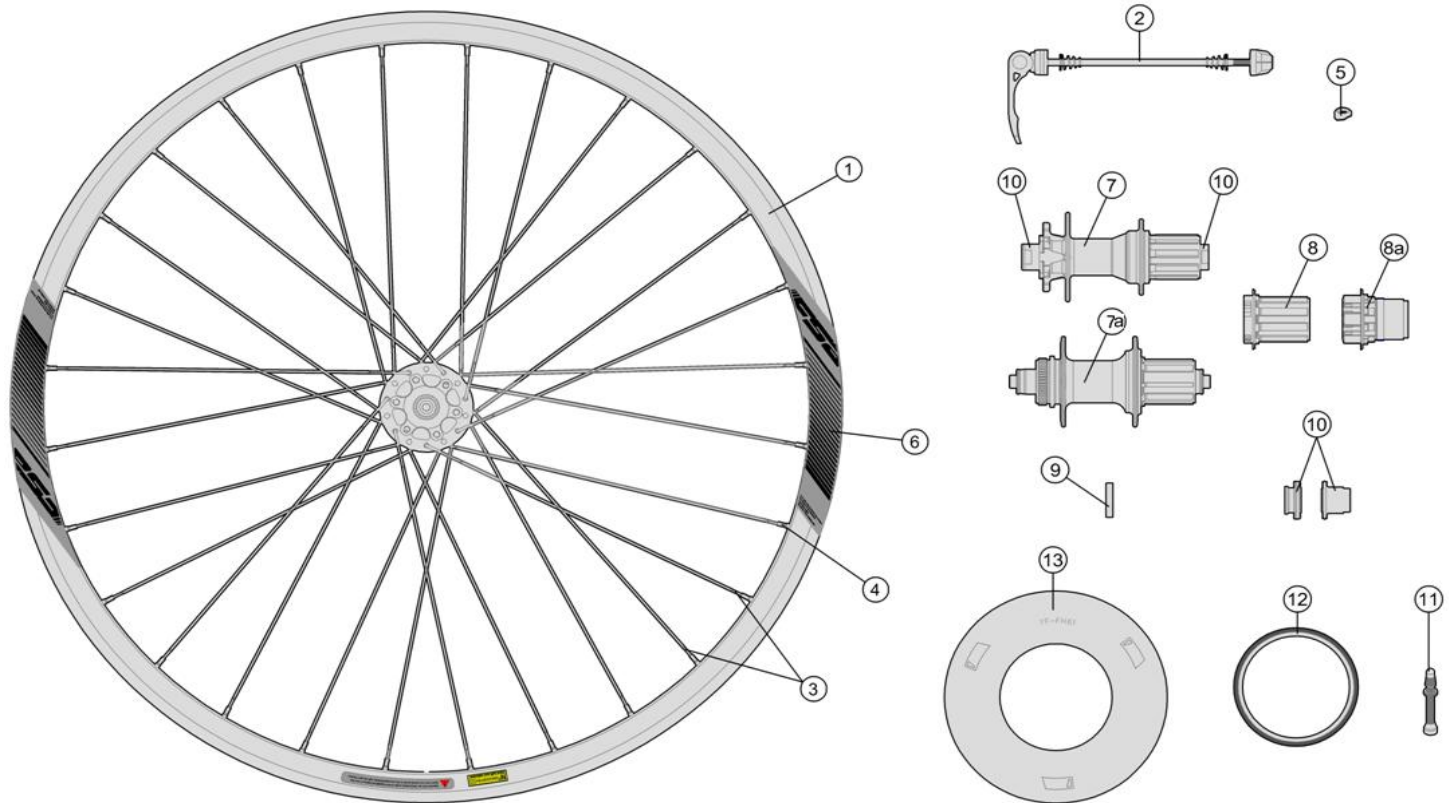

- 720-0007184050 WH296{WH-TX-51-9/S}29" Rear Wheel W/FSA Logo, QR end caps
- 720-0016184050 WH230{WH-TX-51-9/DB-CL/S} 29" Rear Wheel W/FSA Logo, QR end caps
- 720-0007188050 WH496{WH-TX-51-9/DB/XD} 29" Rear Wheel W/FSA Logo, QR end caps
- 720-0016188050 WH430{WH-TX-51-9/DB-CL/XD} 29" Rear Wheel W/FSA Logo, QR end caps
- 720-0006174050 WH295{WH-TX-51-7}27.5" Rear Wheel w/FSA Logo, QR end caps
- 720-0015174050 WH225{WH-TX-51-7/DB-CL/S}27.5" Rear Wheel w/FSA Logo QR end caps
- 720-0006178050 WH495{WH-TX-51-7/DB/XD}27.5" Rear Wheel w/FSA Logo QR end caps
- 720-0015178050 WH425{WH-TX-51-7/DB-CL/XD}27.5" Rear Wheel w/FSA Logo QR end caps

Item No.	FSA Code No.	Description	Notes
1	725-0029011051	RM092 Rear Rim, Tubeless - 29"x24H	★Rim Sticker Kit not included
2	752-0010206011	QR-25 Complete Quick Release -151mm	
3	748-0030009520	SK053D Spoke Kit 281mm x5 pcs	★J-bend for 29" Drive side
	748-0030024520	SK053E Spoke Kit 282mm x5 pcs	★J-bend for 29" Non-drive side
4	752-0178000020	ML519 14mm Hex Brass Silver Nipple Kit x5 pcs	
5	752-0117000110	E0507 Asymmetric Rim Valve Cover	
6	752-0286000000	ZJWH0305 Rim Sticker Kit	★FSA logo for 29"
7	752-0282002010	U2084 Rear Hub Assembly –Shimano compatible	For Disc Brake 6-Bolt with QR end cap ★
8	752-0466000000	EL298 Freehub Assembly – Shimano compatible	★Include Chromoly Steel Bearing
9	752-0279000000	MR200 Steel Bearing	
10	752-0272000010	MW503 QR End Cap	For Disc Brake 6-Bolt & Centerlock ★
11	752-0118000000	E0508 Tubeless Valve Stem	
12	752-0121000000	ME227 Tubeless Rim Tape 25mm	For a pair wheelset
13	752-0284000000	W1033 Wheelset Spoke Protector	For 24H

★Optional Part

Item No.	FSA Code No.	Description	Notes
1	725-0028009051	RM093 Rear Rim, Tubeless - 27.5"x24H	Rim Sticker Kit not included
3	752-0030025520	SK053A Spoke Kit 262mm x5 pcs	J-bend for 27.5" Drive side
	752-0030049520	SK053B Spoke Kit 263mm x5 pcs	J-bend for 27.5" Non-drive side
6	752-0285000000	ZJWH0304 Rim Sticker Kit	FSA logo for 27.5"
7	752-0577002010	U5084 Rear Hub Assembly – Sram XD compatible	For Disc Brake 6-Bolt with QR end cap
7a	752-0283002010	U2085 Rear Hub Assembly –Shimano compatible	For Disc Brake Centerlock with QR end cap
	752-0578002010	U5085 Rear Hub Assembly – Sram XD compatible	For Disc Brake Centerlock with QR end cap
8a	752-0465000000	EL297 Freehub Assembly – Sram XD compatible	Include Chromoly Steel Bearing
10	752-0271000010	MW506 X12 End Cap- Shimano compatible	For Disc Brake 6-Bolt & Centerlock
	752-0718000010	MW684 X12 End Cap- Sram XD compatible