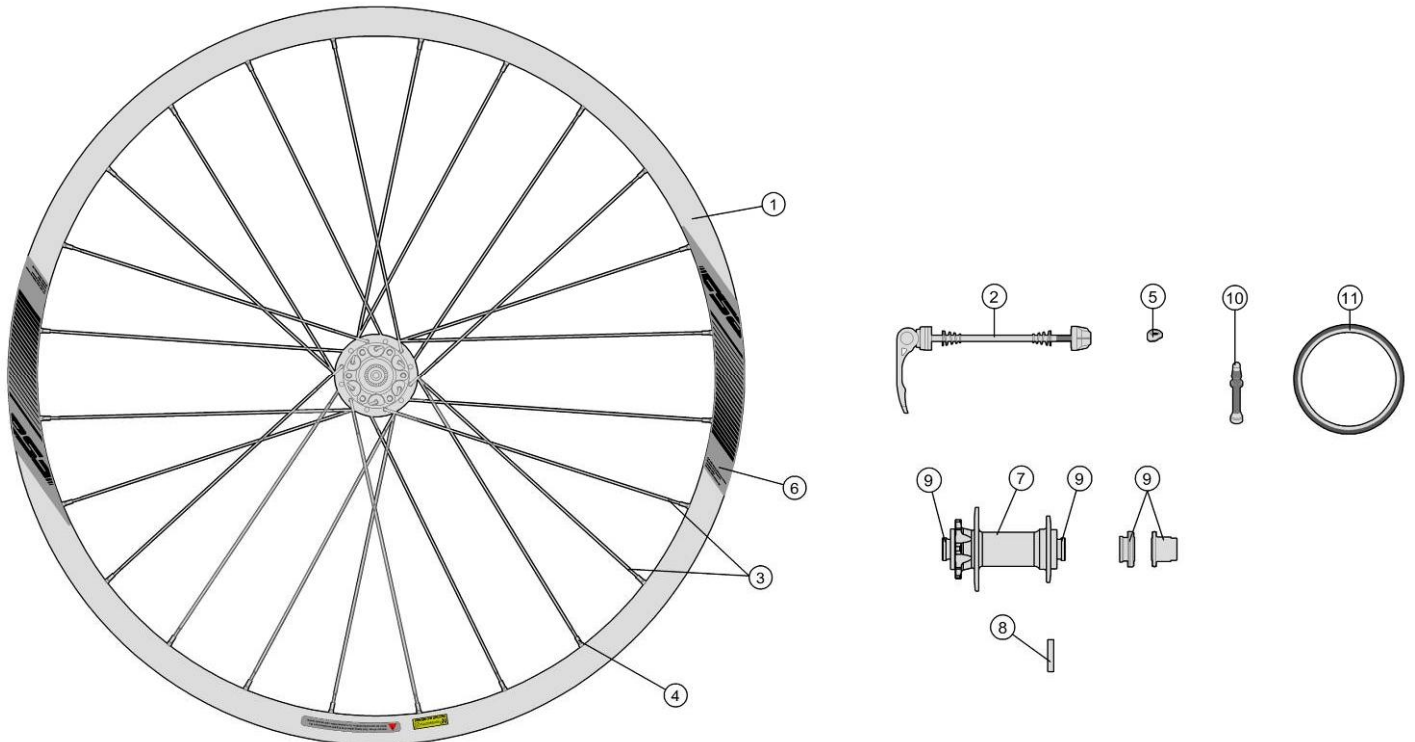

Asymmetric, 25mm deep x 26.1 mm Wide alloy clincher rim ; Compatible with Cyclocross and Gravel bikes

- 720-0007183050 WH196{WH-TX-51-9/S}29" Front wheel w/FSA Logo, QR end caps
- 720-0016183050 WH130{WH-TX-51-9/DB-CL/S} 29" Front wheel w/FSA Logo, QR end caps
- 720-0006173050 WH195{WH-TX-51-7/S} 27.5" Front wheel w/FSA Logo, QR end caps
- 720-0015173050 WH125{WH-TX-51-7/DB-CL/S} 27.5" Front wheel w/FSA Logo, QR end caps,

Item No.	FSA Code No.	Description	Notes
1	725-0029011051	RM092 Front Rim, Tubeless - 29"x24H	★ Rim Sticker Kit not included
2	752-0010101010	QR-25 Complete Quick Release - 114mm	
3	748-0030024520	SK053E Spoke Kit 282mm x5 pcs	★J-bend for 29" Non-drive side
	748-0030013520	SK053F Spoke Kit 285mm x5 pcs	★J-bend for 29" Drive side
4	752-0178000020	ML519 14mm Hex Brass Silver Nipple Kit x5 pcs	
5	752-0117000110	E0507 Asymmetric Rim Valve Cover	
6	752-0286000000	ZJWH0305 Rim Sticker Kit	★FSA logo for 29"
7	752-0280002010	U1084 Front Hub Assembly	For Disc Brake with QR end cap ★
8	752-0278000000	MR199 Steel Bearing	
9	752-0264000010	MW499 QR End Cap	For Disc Brake 6-Bolt & Centerlock ★
10	752-0118000000	E0508 Tubeless Valve Stem	
11	752-0121000000	ME227 Tubeless Rim Tape 25mm	For a pair wheelset

★Optional Parts

Item No.	FSA Code No.	Description	Notes
1	725-0028009051	RM093 Front Rim, Tubeless - 27.5"x24H	Rim Sticker Kit not included
3	752-0030049520	SK053B Spoke Kit 263mm x5 pcs	J-bend for 27.5" Non-drive side
	748-0030030520	SK053C Spoke Kit 266mm x5 pcs	J-bend for 27.5" Drive side
6	752-0285000000	ZJWH0304 Rim Sticker Kit	FSA logo for 27.5"
7	752-0281002010	U1085 Front Hub Assembly	For Disc Brake Centerlock with QR end cap
9	752-0262000010	MW501 TA12 End Cap	For Disc Brake 6-Bolt & Centerlock
	752-0263000010	MW502 TA15 End Cap	For Disc Brake 6-Bolt & Centerlock