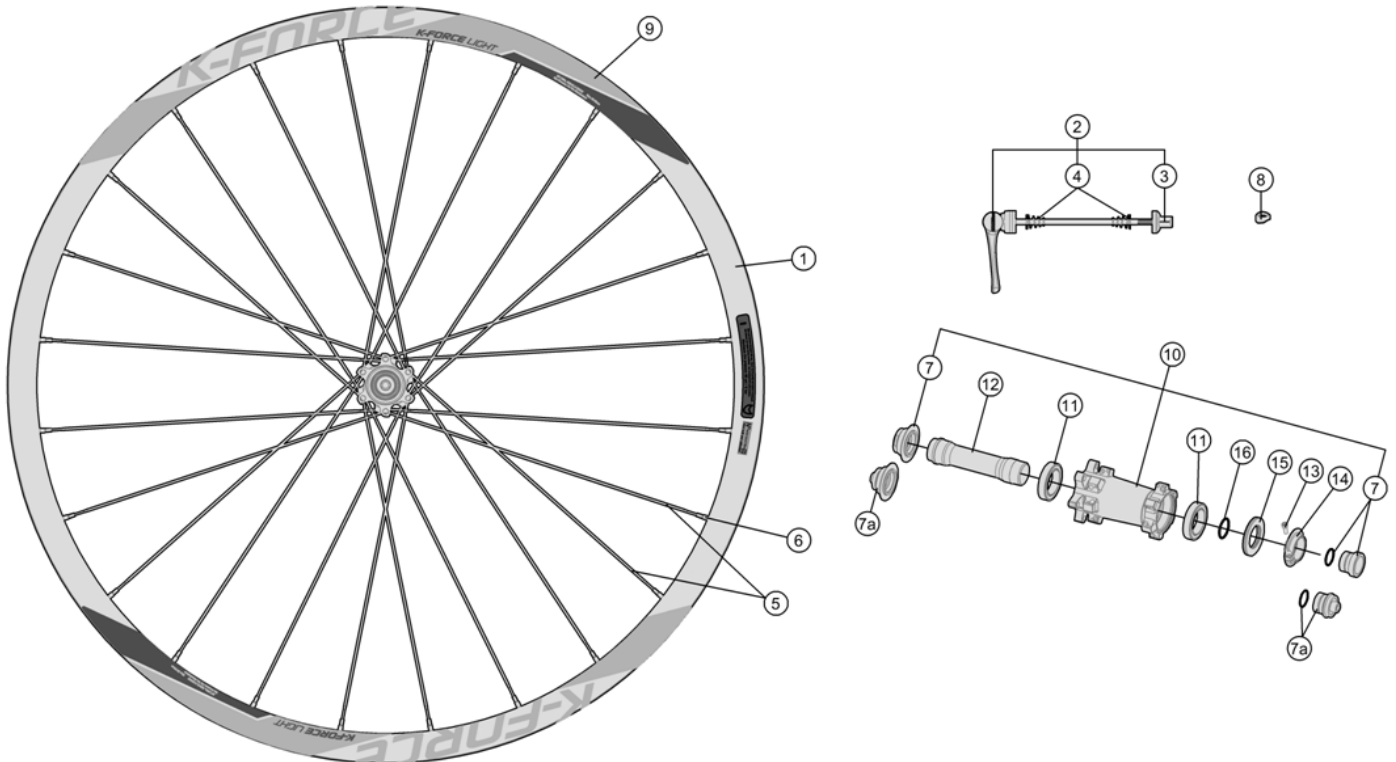

FSA wheelset

K-Force Light MTB 29"/700C WH-TX-920
K-Force Light MTB 27.5"/650b WH-TX-910

Asymmetric carbon clincher rim; Alloy P.R.A. hubs for Direct pull spokes

- 720-0001183034 WH166{WH-TX-920/S} PRA Front Wheel for Disc brake only with K-force (red)
- 720-0001183035 WH166{WH-TX-920/S/BKG} PRA Front Wheel for Disc brake only with K-force (gray)
- 720-0002173032 WH163{WH-TX-910} PRA Front Wheel for Disc brake only with K-force (red)
- 720-0002173033 WH163{WH-TX-910/BKG} PRA Front Wheel for Disc brake only with K-force(gray)

Item No.	FSA Code No.	Description	Notes
1	725-0010002030	RM057 Front Rim Tubeless -24H 29"x24H	★ Rim Sticker Kit not included
2	750-0004101190	QR-65 Complete Quick Release -114mm	★ Red (For K-Force red)
3	752-0122000190	ML485 Quick Release Nut	★ Red (For K-force red)
4	750-0007000000	MP068 Volute Spring	
5	748-0009019010	SK035B Spoke Kit (L + R side) 293mm X5 pcs	★ Aero spoke ,Straight head For 29"
6	752-A6052	ML240 14mm Hexa Black Nipple Kit X5 pcs	Hexa Brass Nipple
7	752-0012000010	EL210 15TA End cap Kit	★ MW398+MW399+MS300 15TA End cap Kit
8	752-0117000110	E0507 Asymmetric Rim Valve Cover	
9	752-0138000000	ZJWH0271 Rim Sticker Kit	★ FSA K-FORCE Red for WH-TX-920
9a	752-0140000000	ZJWH0275 Rim Sticker Kit (FSA logo)	★ TX-920/910 K-force (red)
10	752-0127002192	U1056 Front Hub Assembly	★ FSA K-FORCE (red) 24H
11	752-0123000000	MR183 Bearings 6804	
12	75200102000010	ME081 Hub Front Axle	
13	752-6590OE	ML347 Preload Adjustment Collar Bolts	
14	75200103000050	MW397 Preload Adjustment Collar	
15	752-0126000010	MW455 Labrynth Dust Spacer	