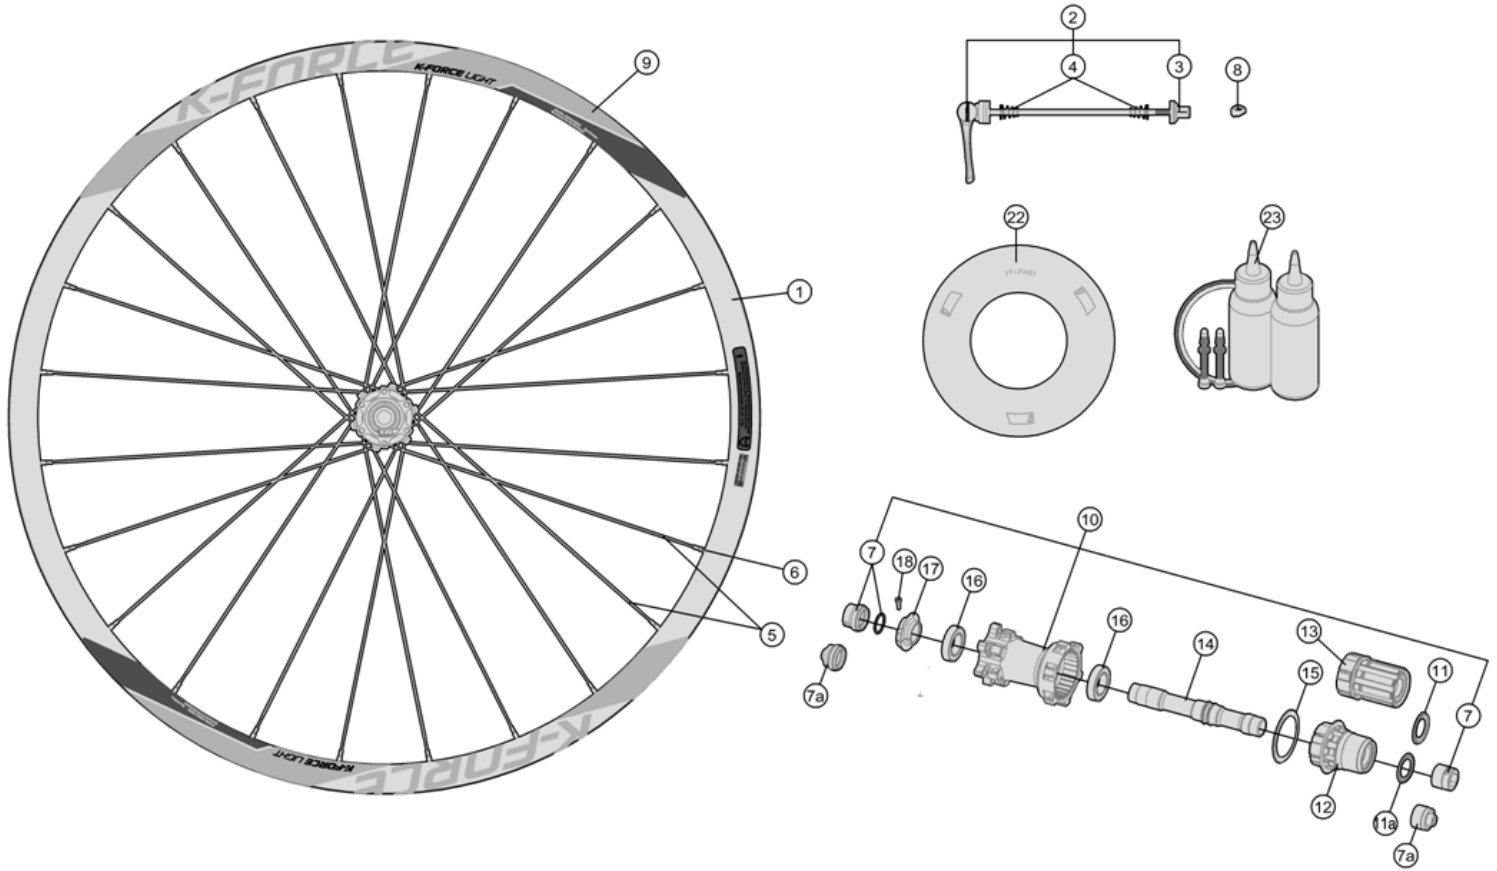

- 720-0001184034 WH266{WH-TX-920/S} PRA Rear Wheel for Disc brake only Shimano compatible with K-force (red)
- 720-0001184035 WH266{WH-TX-920/S/BKG} PRA Rear Wheel for Disc brake only Shimano compatible with K-force (gray)
- 720-0002174032 WH263{WH-TX-910/S} PRA Rear Wheel for Disc brake only Shimano compatible with K-force (red)
- 720-0002174032 WH263{WH-TX-910/S} PRA Rear Wheel for Disc brake only Shimano compatible with K-force (gray)
- 720-0001188034 WH466{WH-TX-920/S} PRA Rear Wheel for Disc brake only SRAM XX1 compatible with K-force (red)
- 720-0001188035 WH466{WH-TX-920/S/BKG} PRA Rear Wheel for Disc brake only SRAM XX1 compatible with K-force (gray)
- 720-0002178032 WH463{WH-TX-910/SR} PRA Rear Wheel for Disc brake only SRAM XX1 compatible with K-force (red)
- 720-0002178033 WH463{WH-TX-910/SR/BKG} PRA Rear Wheel for Disc brake only SRAM XX1 compatible with K-force (gray)

Item No.	FSA Code No.	Description	Notes
1	725-0010002030	RM057 Rear Rim Tubeless - 29"x24H	★ Rim Sticker Kit not included
2	750-0004206190	QR-65 Complete Quick Release -151mm	★ Red For K-Force red
3	752-0122000190	ML485 Quick Release Nut	★ Red For K-Force red
4	750-0007000000	MP068 Volute Spring	
5	748-0009018010	SK035A Spoke Kit (Rear Drive side) 291mm x5pcs	★ Aero spoke, Straight head for 29"
	748-0009019010	SK035B Spoke Kit (Rear Non-drive side) 293mm x5pcs	★ Aero spoke, Straight head for 29"
6	752-A6052	ML240 14mm Hexa Black Nipple Kit X5 pcs	Hexa Brass Nipple
7	752-0011000010	EL211 142x12TA End Cap Kit	★ MW403+MW404+MS301 142x12TA End cap Kit
8	752-0117000110	E0507 Asymmetric Rim Valve cover	
9	752-0138000000	ZJWH0271 Rim Sticker Kit	★ FSA K-FORCE (2014) for WH-TX-920
9a	752-0140000000	ZJWH0275 Rim Sticker Kit (FSA logo)	★ For K-force (red) TX-920/910
10	752-0128002052	U2056 Rear Hub Assembly –Shimano compatible	★ FSA K-FORCE (red) 24H
11	752-6563OE	MS268 Labyrinth Dust Spacer O-ring	★Shimano compatible
12	752-0101000000	EL243 Freehub body with bearings (MR126)	XX1 compatible
13	752-0100000000	EL242 Freehub Body with Bearings (MR126)	Shimano compatible
14	75200096000010	ME082 Rear Hub Axle	
15	752-0124000110	MS296 Rear Hub Labyrinth Dust Spacer	Shimano / SRAM XX1 compatible
16	752-6514OE	MR028 Steel Bearings	
17	75200099000050	MW402 Preload Adjustment collar	
18	752-6590OE	ML347 Preload Adjustment collar Bolt	
19	752-0130000000	W1020 Wheelset Spoke Protector	
20	752-0135000000	E0534 Stan's No Tubes kit	For a pair of wheelsets