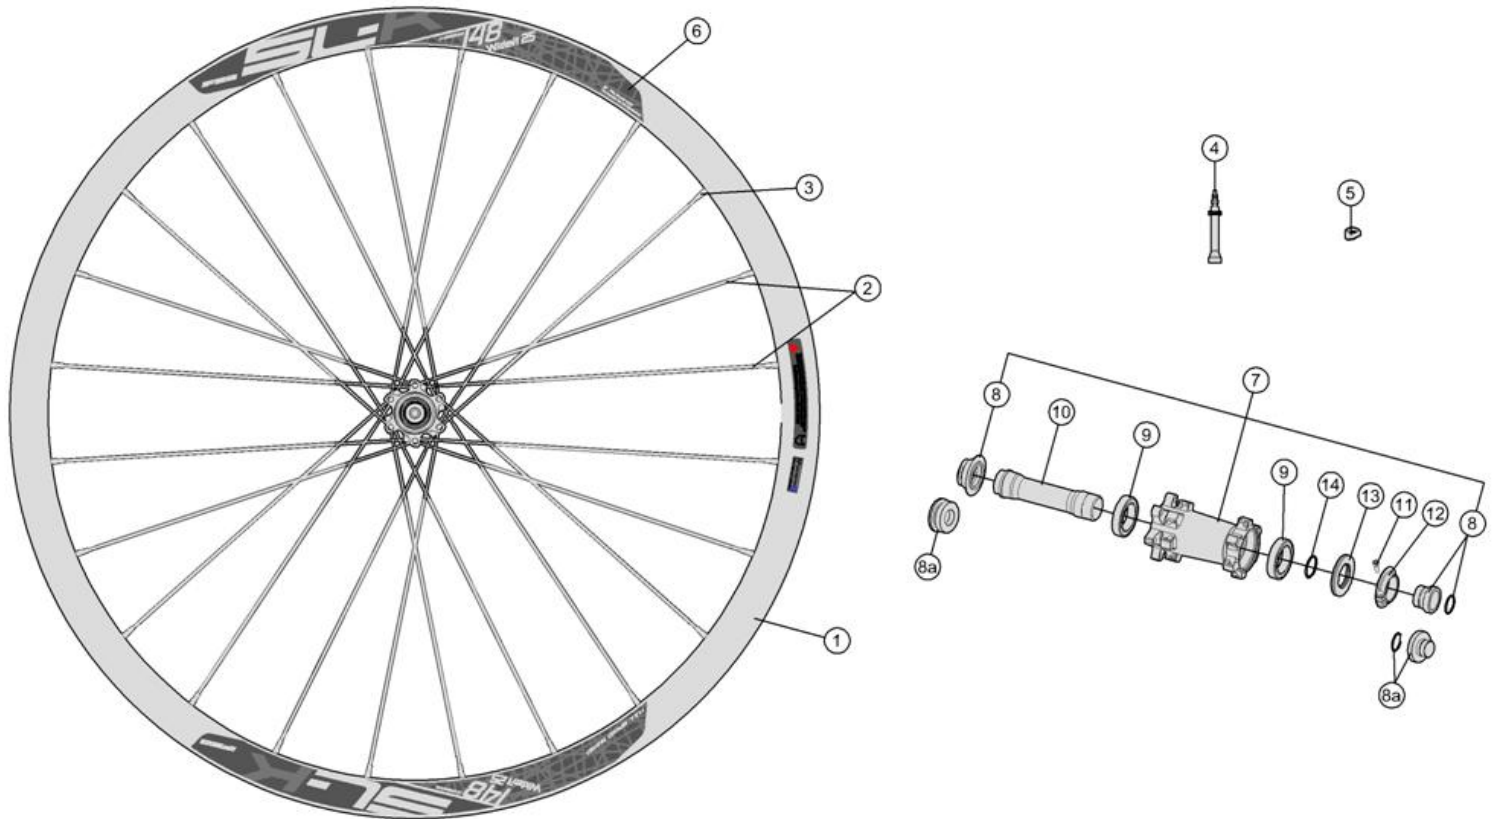

## SL-K WideR25 700C/29" Boost148 WH-TX-917-9/148 SL-K WideR25 650b/27.5" Boost148 WH-TX-907-7/148

Asymmetric, 30mm deep x 30mm wide carbon Tubeless rim; Alloy P.R.A. hubs for Direct pull spokes

720-0043173030 WH651(WH-TX-907-7/148/FOX/TA15/BKG) Front wheel w/Torque Caps  
720-0041183030 WH653(WH-TX-917-9/148/FOX/TA15/BKG) Front wheel w/Torque Caps

Item No.	FSA Code No.	Description	Notes
1	725-0078011030	RM124 Front Rim, Tubeless - 29"x24H	★Rim Sticker Kit not included
2	748-0028042110	SK052F Spoke Kit 290mm x5 pcs	★Round spoke, Straight head for 29"
3	752-0473000140	ML240 14mm Hex Brass Black Nipple Kit x5 pcs	
4	752-0118000000	E0508 Tubeless Valve Stem	
5	752-0117000110	E0507 Asymmetric Rim Valve Cover	
6	752-0586000000	ZJWH0530 Rim Sticker Kit	★SL-K Wider +148 FSA logo for 29"
7	752-0394002010	U1103 Front Hub Assembly	★FOX fork compatible
8	752-0423000010	EL289 Front Hub End Cap Kit	★FOX fork compatible
9	752-0123000000	MR183 Steel Bearing x1 pc	
10	752-0426000010	ME270 Front Hub Axle	
11	752-0311000000	ML347 Preload Adjustment Collar Bolt	
12	752-0432000050	MW559 Preload Adjustment Collar	
13	752-0431000010	MS335 Labyrinth Dust Spacer	
14	752-0428000110	MS015 Labyrinth Dust Spacer O-ring	

### ★ Optional Parts

Item No.	FSA Code No.	Description	Notes
1	725-0079009030	RM125 Front Rim, Tubeless - 27.5"x24H	Rim Sticker Kit not included
2	748-0028020110	SK052A Spoke Kit 271mm x5 pcs	Round spoke, Straight head for 27.5"
6	752-0585000000	ZJWH0529 Rim Sticker Kit	SL-K Wider +148 FSA logo for 27.5"
7	752-0395002011	U1104 Front Hub Assembly	Torque Caps compatible
8a	752-0422000010	EL286 Front Hub End Cap Kit	Torque Caps compatible