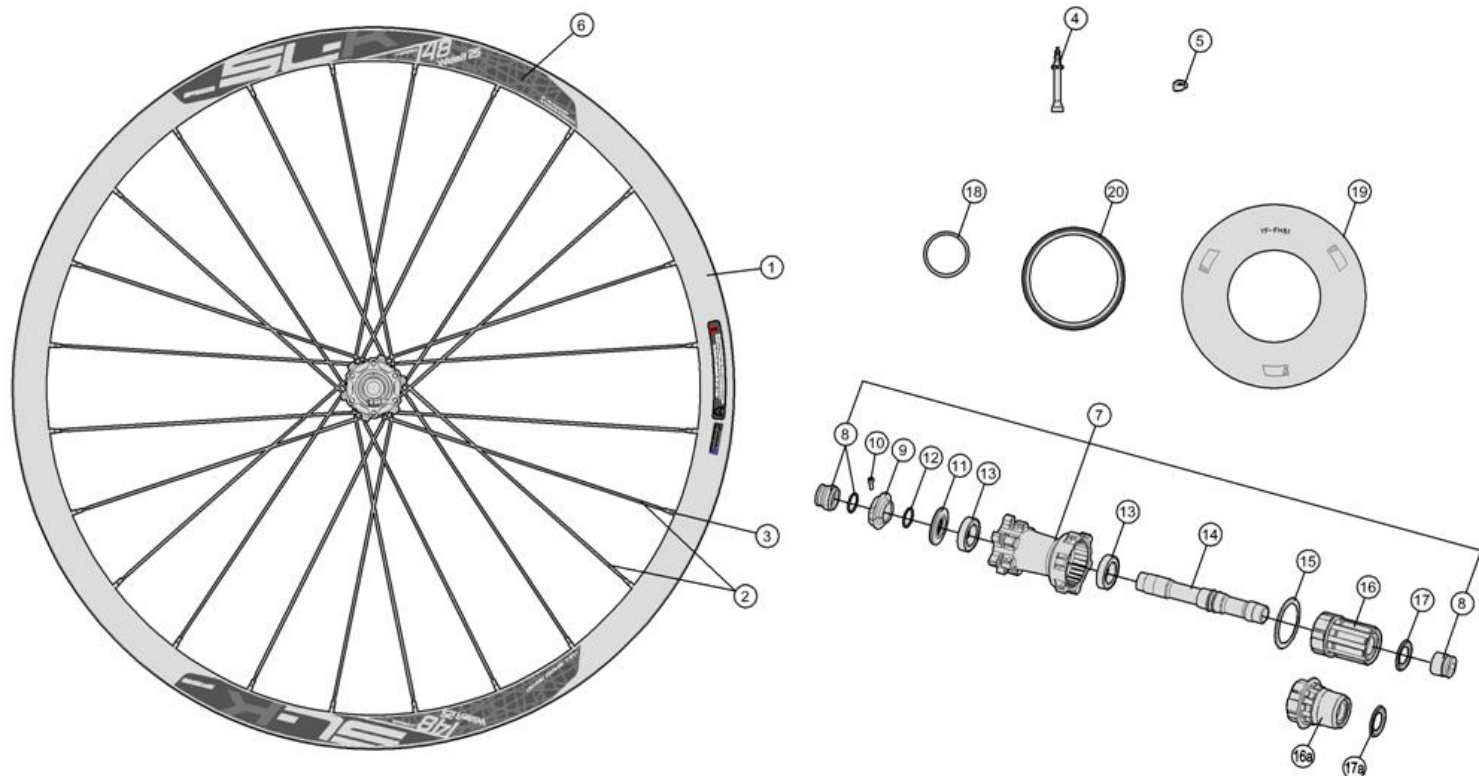

720-0043174030 WH751{WH-TX-907-7/148/TA12/S/BKG}11S Rear wheel
720-0043178030 WH951{WH-TX-907-7/148/TA12/XD/BKG}XX1 Rear wheel
720-0041184030 WH753{WH-TX-917-9/148/TA12/S/BKG}11S Rear wheel
720-0041188030 WH953{WH-TX-917-9/148/TA12/XD/BKG}XX1 Rear wheel

Item No.	FSA Code No.	Description	Notes
1	725-0078011030	RM124 Rear Rim, Tubeless - 29"x24H	★Rim Sticker Kit not included
2	748-0028042110	SK052F Spoke Kit 290mm x5 pcs (For Non-drive side)	★Round spoke, straight head for 29"
	748-0028041110	SK052G Spoke Kit 288mm x5 pcs (For Drive side)	★Round spoke, straight head for 29"
3	752-0473000140	ML240 14mm Hex Brass Black Nipple Kit x5 pcs	
4	752-0118000000	E0508 Tubeless Valve Stem	
5	752-0117000110	E0507 Asymmetric Rim Valve Cover	
6	752-0586000000	ZJWH0530 Rim Sticker Kit	★SL-K Wider+148 FSA logo for 29"
7	752-0397002011	U2103 Rear Hub Assembly	★Shimano compatible
8	752-0011000010	EL211 Rear Hub End Cap Kit	TA-12 compatible
9	752-0433000050	MW560 Preload Adjustment Collar	
10	752-0311000000	ML347 Preload Adjustment Collar Bolt	
11	752-0430000010	MS334 Labyrinth Dust Spacer	
12	752-0429000110	MS016 Labyrinth Dust Spacer O-Ring	
13	752-0077000000	MR028 Steel Bearing x1 pc	
14	752-0427000011	ME271 Rear Hub Axle	
15	752-0124000110	MS296 Rear Hub Labyrinth Dust Spacer	Shimano / SRAM XX1 compatible
16	752-0424000000	EL291 Freehub Assembly – Shimano compatible	★Include Chromoly Steel Bearing
17	752-65630E	MS268 Labyrinth Dust Spacer	★
18	752-0072000010	MW322 11 Speed Cassette Spacer	Shimano 10/11 Speed
19	752-0130000000	W1020 Wheelset Spoke Protector	★For SMN
20	752-0579000110	ME310 Tubeless Rim Tape 25mm	For a pair wheelset

★Optional Parts

Item No.	FSA Code No.	Description	Notes
1	725-0079009030	RM125 Rear Rim, Tubeless - 27.5"x24H	Rim Sticker Kit not included
2	748-0028004110	SK052I Spoke Kit 269mm x5 pcs (For Drive side)	Round spoke, Straight head for 27.5"
	748-0028020110	SK052A Spoke Kit 271mm x5 pcs (For Non-drive side)	Round spoke, Straight head for 27.5"
6	752-0585000000	ZJWH0529 Rim Sticker Kit	SL-K Wider +148 FSA logo) for 27.5"
7	752-0399002011	U5103 Rear Hub Assembly	SRAM XX1 compatible
16a	752-0425000000	EL292 Freehub Assembly – SRAM XX1 compatible	Include Chromoly Steel Bearings
17a	752-0385000560	MS311 Labyrinth Dust Spacer O-ring (Green)	SRAM XX1 compatible
19	752-0618008000	W1149 Wheelset Spoke Protector	★For SRAM