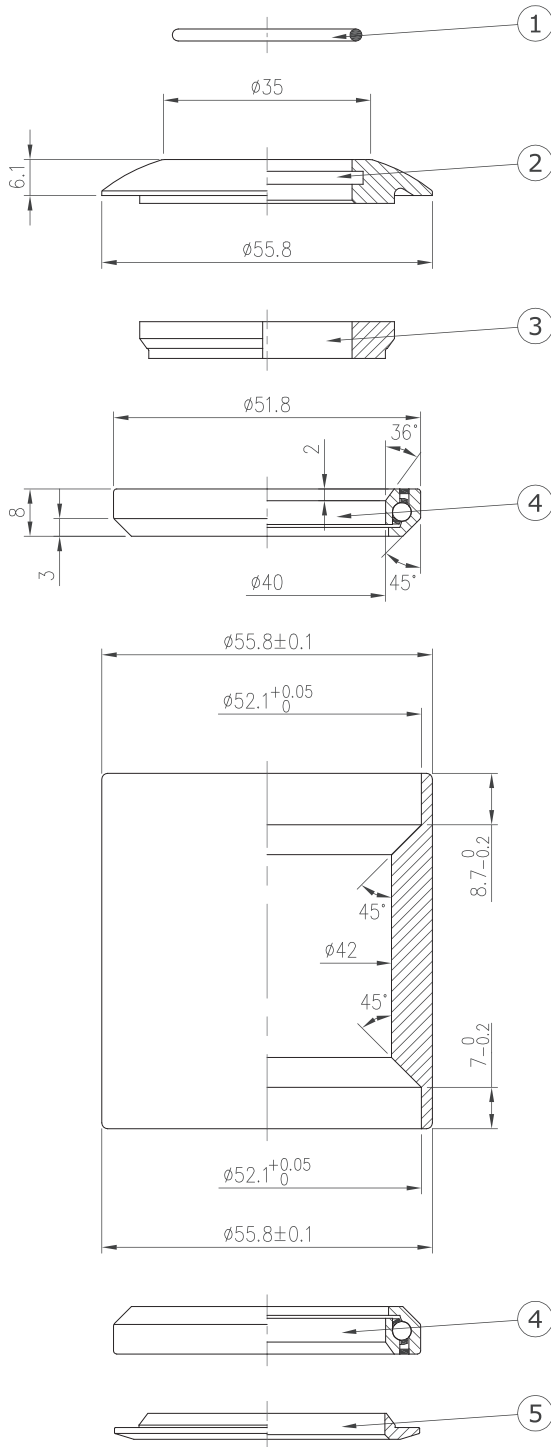

# Internal Headset (CC)

## NO.55R 1.5"/558

1-1/8"/ 1.5", 36°/ 45° ACB

Stack Height 6.5+0.5=7

Weight - 101.4 grams

- For 55.8mm OD head tube
- For 1-1/8" to 1.5" tapered fork
- Alloy top cover
- Angular Contact Bearing (Black seal)

No	Item No	Material	Qty
⑤	H6126{NO.42-6}	Alloy	1PCS
④	MR127{073E-RS}	Chrome steel	2SETS
③	H2286{NO.55R/1.5"-2}	Alloy	1PCS
②	H2476{NO.55R 1.5"/558}	Alloy	1PCS
①	MS053{872}	Rubber	1PCS