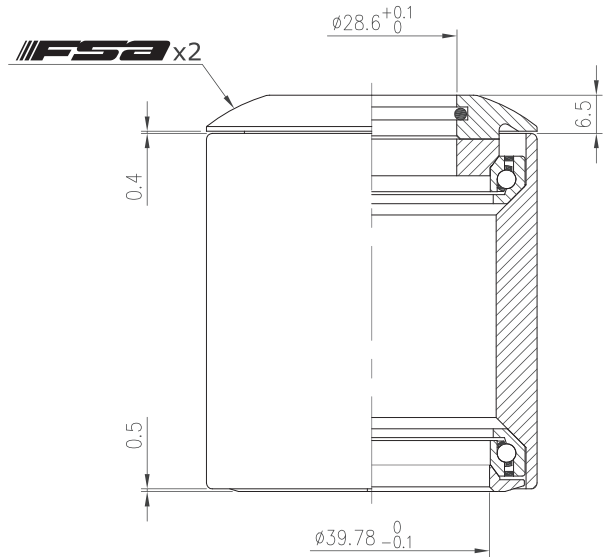

# Internal Headset (CC)

## NO.55R 1.5"/558

1-1/8"/ 1.5", 36°/ 45° ACB

Stack Height 6.5+0.5=7

Weight - 101.4 grams

- For 55.8mm OD head tube
- For 1-1/8" to 1.5" tapered fork
- Alloy top cover
- Angular Contact Bearing (Black seal)