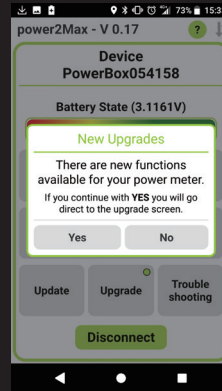

1. Bluetooth
2. Balance
3. Torque
4. Smoothness

STEP
5

Choose Your Preferred Payment

5 kinds of payment including credit card, debit card and bank transfer.

Pairing your PowerBox

Tap your smart phone for searching your PowerBox, please keep PowerBox awakening (LED indication flash green once per second)