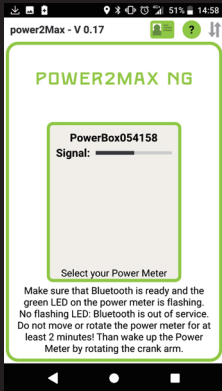

1. Take a picture of your PowerBox and make sure the serial number (S/N) is visible.
2. Upload the picture into the portal at MANAGE POWER METERS, enter the serial number of your power meter and click on REQUEST REGISTRATION. Our team will check your power meter and your serial number and register your power meter to your account.

STEP
3

PowerBox Upgrade Website

System upgrades available here, enter your personal data.
Here is the App Portal Link
<https://apps.power2max.com/portal/index.php>

STEP
4

Purchase additional functions

“The 「upgrades」 listed below are individually available for €50.00 (EU) or USD \$50.00 (outside the EU).”

1. Bluetooth
2. Balance
3. Torque
4. Smoothness

STEP
5

Choose Your Preferred Payment

5 kinds of payment including credit card, debit card and bank transfer.

Pairing your PowerBox

Tap your smart phone for searching your PowerBox, please keep PowerBox awakening (LED indication flash green once per second)