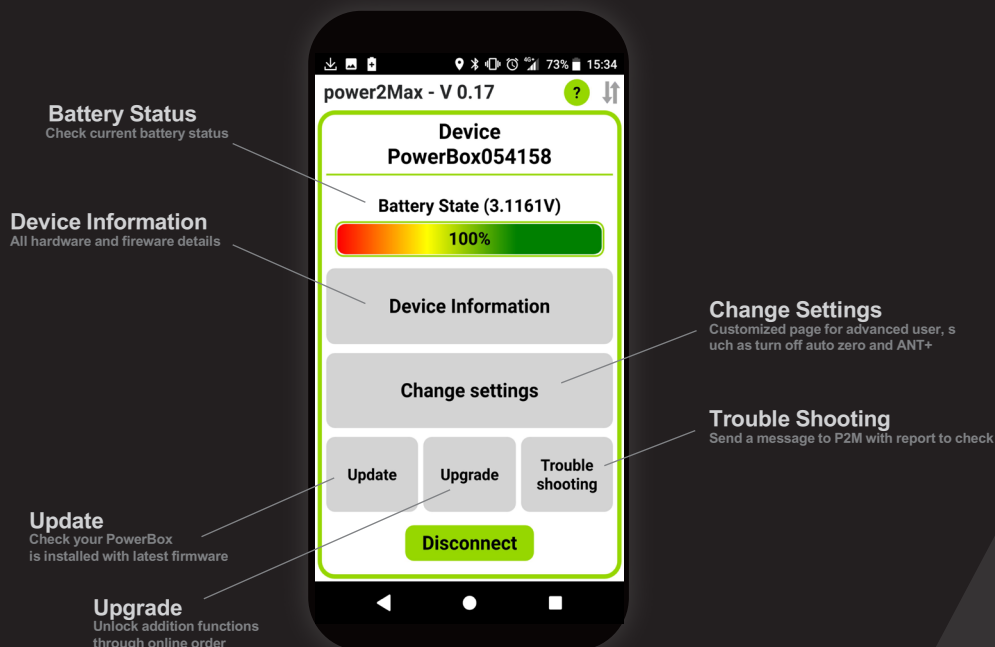

FSA POWERBOX APP Guide