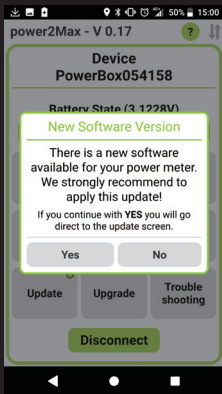

Firmware Update

It is a free process that allows you to have always the latest firmware installed on your PowerBox.

Power2Max APP

The dedicated Power2Max APP allows your PowerBox and Smartphone to work seamlessly.

Even smarter after each update. Please check the APP guide.