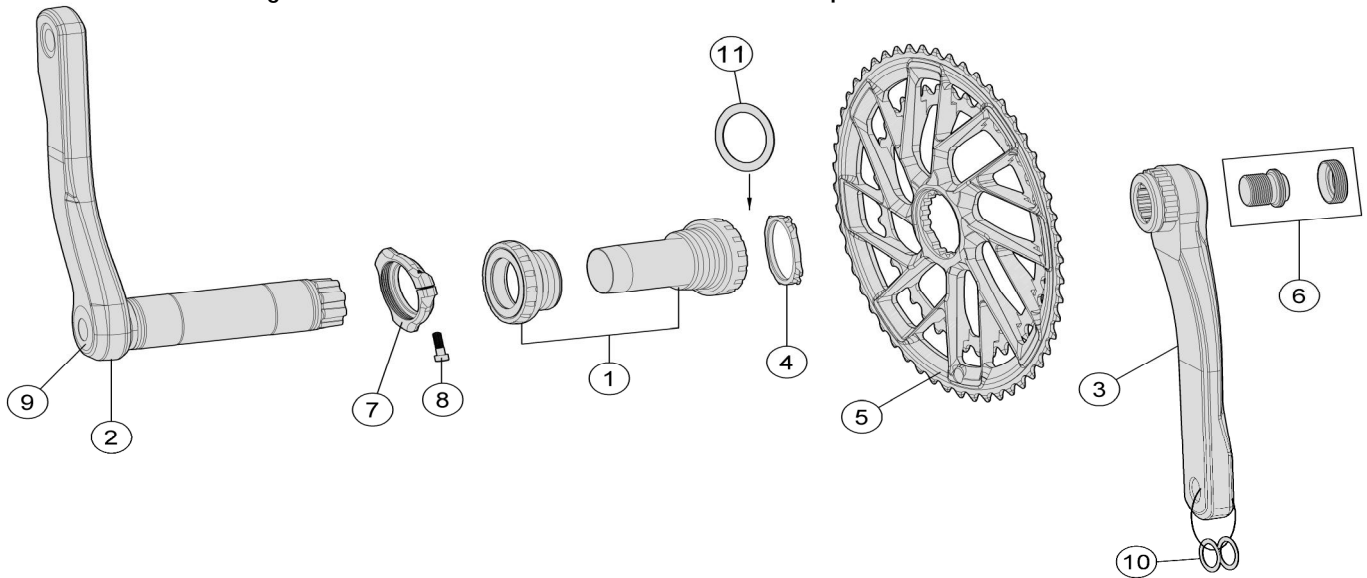

AL7075 100% CNC Chainring all in one, CNC machined AL7050 BB386EVO spindle

Item No.	FSA Code No.	Description	Notes
1	200-3201	BB-EVO8681 Road MegaEVO Bottom Bracket – φ30mm	68mm width BSC-1.37"x24T★
2	340-0116005030	K1685 K-Force Light BB386EVO Left Arm with spindle	175L ★
3	341-0097005030	K2685 K-Force Light BB386EVO Right Arm	175L ★
4	390-0044000600	ML549 Modular Crank System Lockring	
5	370-0179056050	WA865 Direct Mount Alloy Chainring All in one 52x39T	AS12
6	390-0120000010	QR-29 Self-extracting Crank Bolt Assembly	
7	390-0126000050	ML673 Adjustable lockring	
8	390-0127000150	ML684 Set screw	
9	390-0119000010	ML679 Left Arm Crank Bolt	
10	390-1200N	MW040 Pedal insert washers	