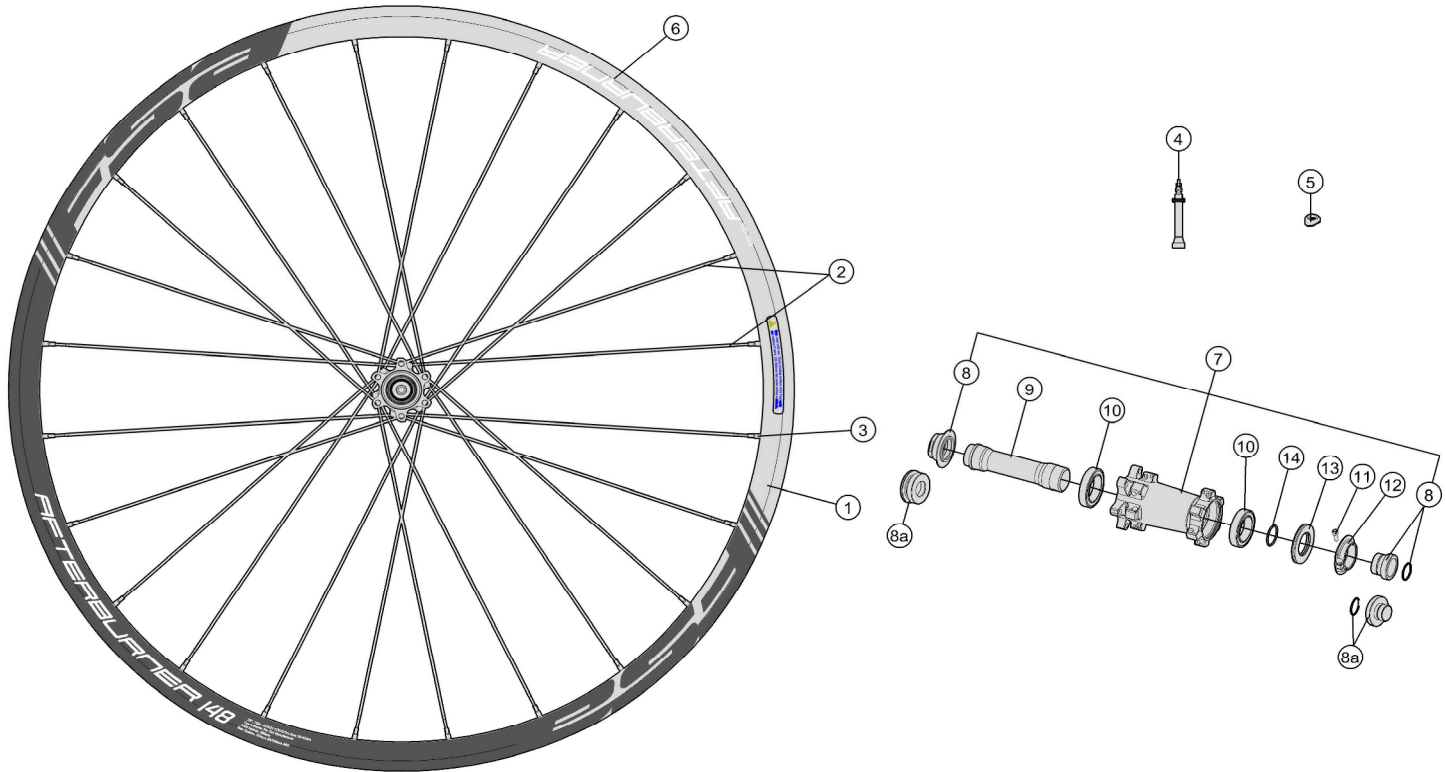

Afterburner MTB 29"/700C WH-TX-918-9/148
 Afterburner MTB 27.5"/650b WH-TX-908-7/148
 Afterburner WideR MTB 29"/700C WH-TX-919-9/148
 Afterburner WideR MTB 27.5"/650b WH-TX-909-7/148

Asymmetric Alloy rim 25mm Deep; Alloy P.R.A. hubs for Direct pull spokes

Item No.	FSA Code No.	Description	Notes
1	725-0012002050	RM060 Front Rim, Tubeless - 29"x24H	★Rim Sticker Kit not included
2	748-0007019010	SK036B Spoke Kit 293mm x5 pcs	★Round spoke, Straight head for 29"
3	752-0473000140	ML240 14mm Hex Brass Black Nipple Kit x5 pcs	
4	752-0118000000	E0508 Tubeless Valve Stem	
5	752-0117000110	E0507 Asymmetric Rim Valve Cover	
6	752-0408000000	ZJWH0416 Rim Sticker Kit	★Afterburner 148 FSA logo for 29"
7	752-0394002012	U1103 Front Hub Assembly	★FOX fork compatible
8	752-0423000010	EL289 Front Hub End cap Kit	★FOX fork compatible
9	752-0426000010	ME270 Front Hub Axle	
10	752-0123000000	MR183 Steel Bearing x1 pc	
11	752-6590	ML347 Preload Adjustment Collar Bolt	
12	752-0432000050	MW559 Preload Adjustment Collar	
13	752-0431000010	MS335 Labyrinth Dust Spacer	
14	752-0428000110	MS015 Labyrinth Dust Spacer O-ring	

★ Optional Parts

Item No.	FSA Code No.	Description	Notes
1	725-0013009050	RM061 Front Rim, Tubeless - 27.5"x24H	Rim Sticker Kit not included
	725-0038011050	RM034 Front Rim, Tubeless Hookless Bead - 29"x24H	For Afterburner WideR, Rim Sticker Kit not included
	725-0039009050	RM033 Front Rim, Tubeless Hookless Bead - 27.5"x24H	For Afterburner WideR, Rim Sticker Kit not included
2	748-0010012010	SK031A Spoke Kit 273mm x5 pcs	Round spoke, Straight head for 27.5"
6	752-0412000000	ZJWH0420 Rim Sticker Kit	Afterburner 148 FSA logo for 27.5"
	752-0407000000	ZJWH0415 Rim Sticker Kit	Afterburner WideR 148 FSA logo for 29"
	752-0410000000	ZJWH0418 Rim Sticker Kit	Afterburner WideR 148 FSA logo for 27.5"
7	752-0395002010	U1104 Front Hub Assembly	RS-TC compatible
8	752-0422000010	EL286 Front Hub End Cap Kit	RS-TC compatible