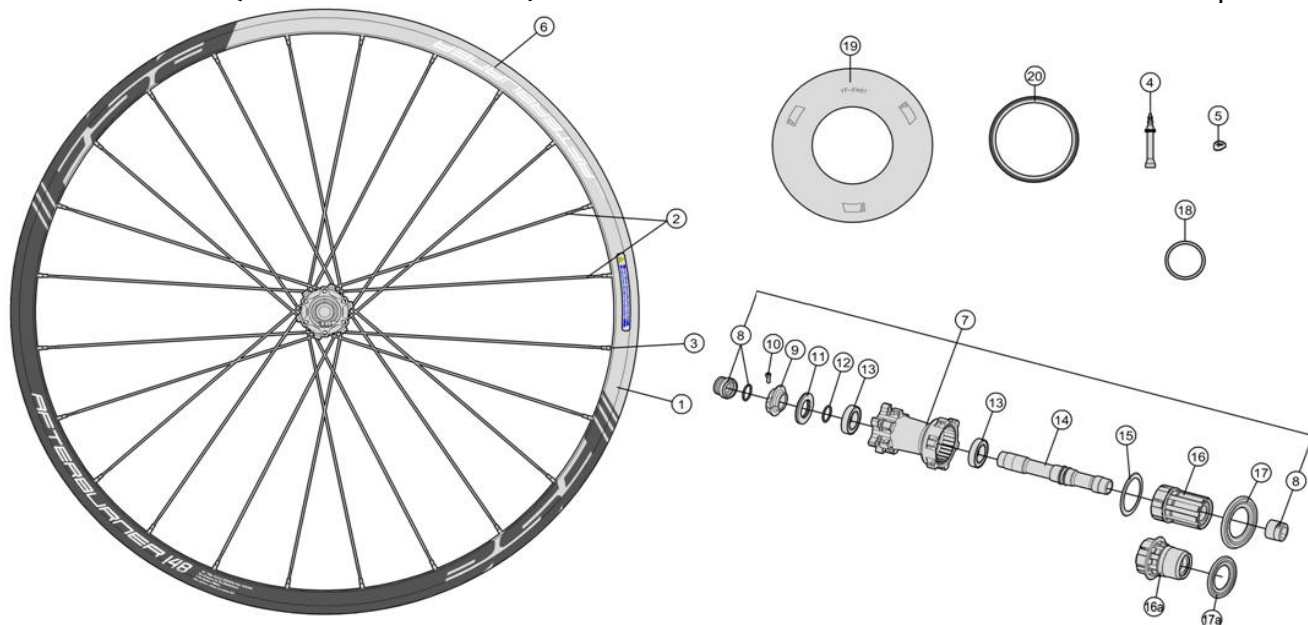

- 720-0024184050 WH715{WH-TX-918-9/148/TA12/S } Afterburner PRA Rear Wheel Disc brake Shimano Compatible
- 720-0020174050 WH711{WH-TX-908-7/148/TA12/S } Afterburner PRA Rear Wheel Disc brake Shimano Compatible
- 720-0025184050 WH716{WH-TX-919-9/148/TA12/S } Afterburner WideR PRA Rear Wheel Disc brake Shimano Compatible
- 720-0021174050 WH712{WH-TX-909-7/148/TA12/S } Afterburner WideR PRA Rear Wheel Disc brake Shimano Compatible
- 720-0024188050 WH915{WH-TX-918-9/148/TA12/XD} Afterburner PRA Rear Wheel Disc brake SRAM XX1 compatible
- 720-0020178050 WH911{WH-TX-908-7/148/TA12/XD} Afterburner PRA Rear Wheel Disc brake SRAM XX1 compatible
- 720-0025188050 WH916{WH-TX-919-9/148/TA12/XD} Afterburner WideR PRA Rear Wheel Disc brake SRAM XX1 compatible
- 720-0021178050 WH912{WH-TX-909-7/148/TA12/XD} Afterburner WideR PRA Rear Wheel Disc brake SRAM XX1 compatible

Item No.	FSA Code No.	Description	Notes
1	725-0012002050	RM060 Rear Rim, Tubeless - 29"x24H	★Rim Sticker Kit not included
2	748-0007019010	SK036B Spoke Kit 293mm x5 pcs (For Non-drive side)	★Round spoke, Straight head for 29"
	748-0007018010	SK036A Spoke Kit 291mm x5 pcs (For Drive side)	★Round spoke, Straight head for 29"
3	752-0473000140	ML240 14mm Hex Brass Black Nipple Kit x5 pcs	
4	752-0118000000	E0508 Tubeless Valve Stem	
5	752-0117000110	E0507 Asymmetric Rim Valve Cover	
6	752-0409000000	ZJWH0417 Rim Sticker Kit	★Afterburner 148 FSA logo for 29"
7	752-0397002010	U2103 Rear Hub Assembly	★Shimano compatible
8	752-0011000010	EL211 Rear Hub End Cap Kit	TA-12 compatible
9	752-0433000050	MW560 Preload Adjustment Collar	
10	752-6590	ML347 Preload Adjustment Collar Bolt	
11	752-0430000010	MS334 Labyrinth Dust Spacer	
12	752-0429000110	MS016 Labyrinth Dust Spacer O-Ring	
13	752-0077000000	MR028 Steel Bearing x1 pc	
14	752-0427000011	ME271 Rear Hub Axle	
15	752-0124000110	MS296 Rear Hub Labyrinth Dust Spacer	Shimano / SRAM XX1 compatible
16	752-0424000000	EL291 Freehub Assembly – Shimano compatible	★Include Chromoly Steel Bearing
17	752-6563	MS268 Labyrinth Dust Spacer (Ponk)	Shimano compatible
18	752-0072000010	MW322 11 Speed Cassette Spacer	Shimano 10/11 speed
19	752-0130000000	W1020 Wheelset Spoke Protector	
20	752-0121000000	ME227 Tubeless Rim Tape 25mm	★For Afterburner a pair of wheelset

★ Optional Parts

Item No.	FSA Code No.	Description	Notes
1	725-0013009050	RM061 Rear Rim, Tubeless - 27.5"x24H	Rim Sticker Kit not included
	725-0038011050	RM034 Rear Rim, Tubeless Hookless Bead - 29"x24H	For Afterburner WideR, Rim Sticker Kit not included
	725-0039009050	RM033 Rear Rim, Tubeless Hookless Bead - 27.5"x24H	For Afterburner WideR, Rim Sticker Kit not included
2	748-0010012010	SK031A Spoke Kit 273mm x5 pcs (For Non-drive side)	Round spoke, Straight head for 27.5"
	748-0010005010	SK031C Spoke Kit 271mm x5 pcs (For Drive side)	Round spoke, Straight head for 27.5"
6	752-0411000000	ZJWH0419 Rim Sticker Kit	Afterburner 148 FSA logo for 27.5"
	752-0407000000	ZJWH0415 Rim Sticker Kit	Afterburner WideR 148 FSA logo for 29"
	752-0410000000	ZJWH0418 Rim Sticker Kit	Afterburner WideR 148 FSA logo for 27.5"
7	752-0399002012	U5103 Rear Hub Assembly	SRAM XX1 compatible
16a	752-0425000000	EL292 Freehub Assembly – SRAM XX1 compatible	Include Chromoly Steel Bearings
17a	752-0385000560	MS311 Labyrinth Dust Spacer (Green)	SRAM XX1 compatible
20	752-0438000000	ME283 Tubeless Rim Tape 30mm	For Afterburner WideR a pair of wheelset