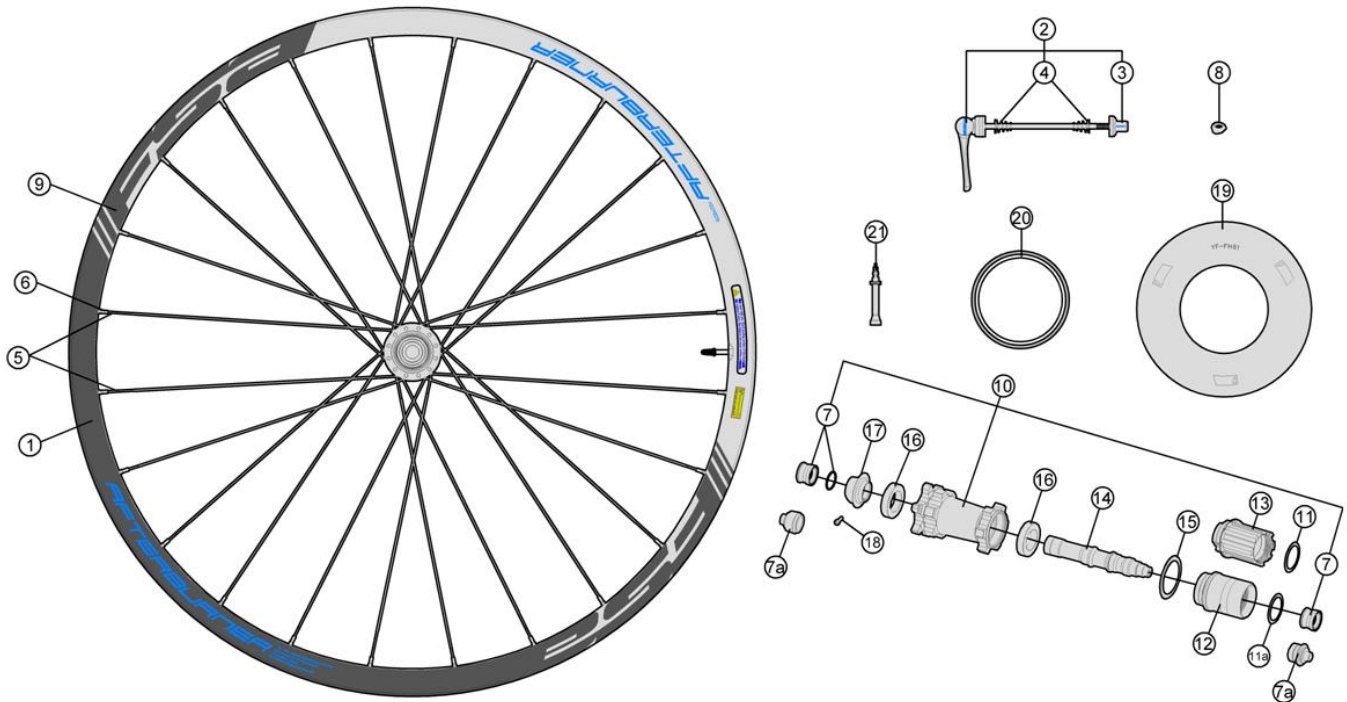

720-0003184050 WH267{WH-TX-918/S} PRA Rear Wheel for Disc brake only
720-0010174050 WH265{WH-TX-908/S} PRA Rear Wheel for Disc brake only
720-0011174050 WH222{WH-TX-909-7/TA/S} PRA Rear Wheel for Disc brake only
720-0012184050 WH224{WH-TX-919-9/TA/S} PRA Rear Wheel for Disc brake only

Item No.	FSA Code No.	Description	Notes
1	725-0012002050	RM060 Rear Rim Tubeless - 29"x24H	★ Rim Sticker Kit not included
2	750-0004206010	QR-65 Complete Quick Release - 151mm	
3	752-0122000010	ML485 Quick Release Nut	
4	750-0007000000	MP068 Volute Spring	
5	748-0007019010	SK036B Spoke Kit (Rear Non-drive side) 293mm x5pcs	★Round spoke, straight head for 29"
	748-0007018010	SK036A Spoke Kit (Rear Drive side) 291mm x5pcs	★Round spoke, straight head for 29"
6	752-A6052OE	ML240 14mm Hex Black Nipple Kit x5 pcs	Hex brass nipple
7	752-0011000010	EL211 142x12TA End Cap Kit	★ MW403+MW404+MS301 142x12TA End cap kit
8	752-0117000110	E0507 Asymmetric Rim Valve Cover	
9	752-0144000000	ZJWH0270 Rim Sticker Kit	★Afterburner for 29"
10	752-0128002014	U2056 Rear Hub Assembly –Shimano compatible	Shimano compatible
	752-0129002013	U5056 Rear Hub Assembly –SRAM compatible	SRAM XX1 compatible
11	752-6563OE	MS268 Labyrinth Dust Spacer O-ring	★Shimano compatible
12	752-0101000000	EL243 Freehub Body with Bearings (MR126)	SRAM XX1 compatible
13	752-0100000000	EL242 Freehub Body with Bearings (MR126)	Shimano compatible
14	75200096000010	ME082 Rear Hub Axle	
15	752-0124000110	MS296 Rear Hub Labyrinth Dust Spacer	Shimano / SRAM XX1 compatible
16	752-6514OE	MR028 Steel Bearings	
17	75200099000050	MW402 Preload Adjustment collar	
18	752-6590OE	ML347 Preload Adjustment collar Bolts	
19	752-0130000000	W1020 Wheelset Spoke Protector	
20	752-0121000000	ME227 NoTubes Rim Tape	For wheelset/pair
21	752-0118000000	E0508 Tubeless Valve Stem	

★ Optional Parts

Item No.	FSA Code No.	Description	Notes
1	725-0013009050	RM061 Rear Rim Tubeless - 27.5"x24H	Rim Sticker Kit not included
	725-0038011050	RM034 Rear Hookless Bead Rim Tubeless - 29"x24H	For Afterburner WideR, Rim Sticker Kit not included
	725-0039009050	RM033 Rear Hookless Bead Rim Tubeless - 27.5"x24H	For Afterburner WideR, Rim Sticker Kit not included
5	748-0010012010	SK031A Spoke Kit (Rear Non-Drive side) 273mm x5pcs	Round spoke, straight head for 27.5"
	748-0010005010	SK031C Spoke Kit (Rear Drive side) 271mm x5pcs	Round spoke, straight head for 27.5"
7a	752-0120000010	EL236 135/9mm QR End Cap Kit	MW405 + ME183 + MW406+MS301
9	752-0145000000	ZJWH0269 Rim Sticker Kit	Afterburner 27.5"
	752-0335000000	ZJWH0370 Rim Sticker Kit	Afterburner Wider 29"
	752-0336000000	ZJWH0369 Rim Sticker Kit	Afterburner Wider 27.5"
11a	752-0385000560	MS311 Labyrinth Dust Spacer O-ring (Green)	SRAM XX1 compatible