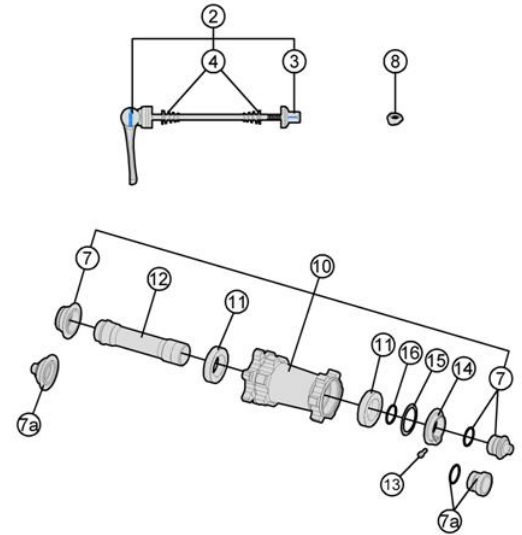

FSA Wheelset

- Afterburner MTB 29"/700C WH-TX-918
- Afterburner- MTB 27.5"/650b WH-TX-908
- Afterburner WideR - MTB 29"/700C WH-TX-919
- Afterburner WideR - MTB 27.5"/650b WH-TX-909

Asymmetric Alloy rim 25mm Deep; Alloy P.R.A. hubs for Direct pull spokes

Item No.	FSA Code No.	Description	Notes
1	725-0012002050	RM060 Front Rim Tubeless - 29"x24H	★Rim Sticker Kit not included
2	750-0004101010	QR-65 Complete Quick Release -114mm	
3	752-0122000010	ML485 Quick Release Nut	
4	750-0007000000	MP068 Volute Spring	
5	748-0007019010	SK036B Spoke Kit (L +R side) 293mm X5 pcs	★ Round spoke , straight head for 29"
6	752-A6052	ML240 14mm Hex Black Nipple Kit X5 pcs	Hex Brass Nipple
7	752-0012000010	EL210 15TA End cap Kit	★ MW398+MW399+MS300 15TA End cap Kit
8	752-0117000110	E0507 Valve Cover for Asymmetric Rim	
9	752-0142000000	ZJWH0282 Rim Sticker Kit	★Afterburner for 29"
10	752-0127002014	U1056 Front Hub Assembly	FSA Afterburner
11	752-0123000000	MR183 Steel Bearings 6804	
12	75200102000010	ME081 Hub Front Axle	
13	752-6590OE	ML347 Adjustment Collar Bolts	
14	75200103000050	MW397 Preload Adjustment Collar	
15	752-0126000010	MW455 Labyrinth Dust Spacer	
16	752-0125000110	MS300 Labyrinth Dust Spacer O-ring	

★ Optional Parts

Item No.	FSA Code No.	Description	Notes
	725-0013009050	RM061 Front Rim Tubeless - 27.5"x24H	
1	725-0038011050	RM034 Front Hookless Bead Rim - 29"x24H	For Afterburner WideR , Rim Sticker Kit not included
	725-0039009050	RM033 Front Hookless Bead Rim - 27.5"x24H	For Afterburner WideR , Rim Sticker Kit not included
5	748-0010012010	SK031A Spoke Kit (Left + Right side) 273mm X5 pcs	Round spoke , straight head for 27.5"
7a	752-0119000010	EL235 9mm QR End Cap Kit	MW400+MW401+MS300+ME183x2
9	752-0143000000	ZJWH0281 Rim Sticker Kit	Afterburner 27.5"
	752-0335000000	ZJWH0370 Rim Sticker Kit	Afterburner WideR 29"
	752-0336000000	ZJWH0369 Rim Sticker Kit	Afterburner WideR 27.5"