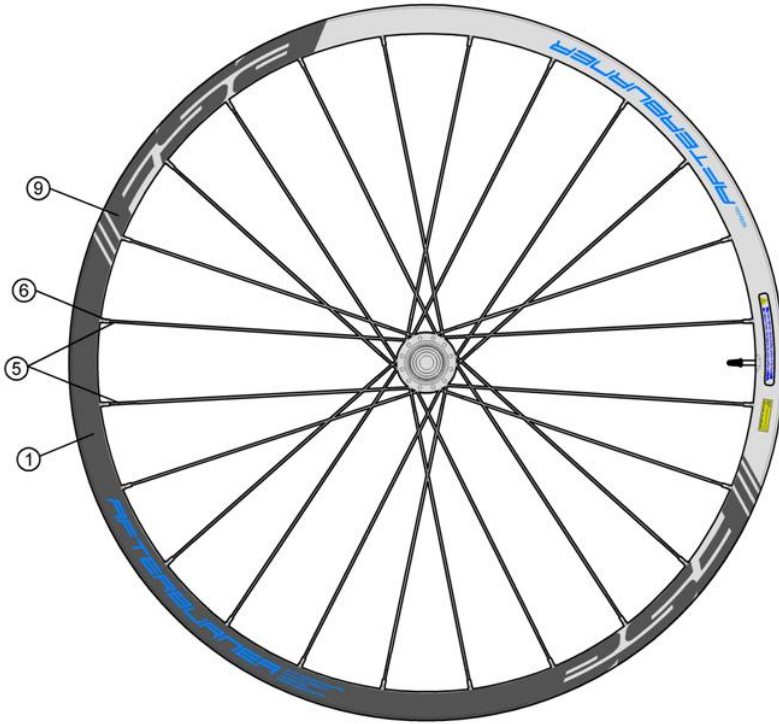

FSA Wheelset

- Afterburner MTB 29"/700C WH-TX-918
- Afterburner- MTB 27.5"/650b WH-TX-908
- Afterburner WideR - MTB 29"/700C WH-TX-919
- Afterburner WideR - MTB 27.5"/650b WH-TX-909

Asymmetric Alloy rim 25mm Deep; Alloy P.R.A. hubs for Direct pull spokes

Item No.	FSA Code No.	Description	Notes
1	725-0012002050	RM060 Front Rim Tubeless - 29"x24H	★Rim Sticker Kit not included
2	750-0004101010	QR-65 Complete Quick Release -114mm	
3	752-0122000010	ML485 Quick Release Nut	
4	750-0007000000	MP068 Volute Spring	
5	748-0007019010	SK036B Spoke Kit (L +R side) 293mm X5 pcs	★ Round spoke , straight head for 29"
6	752-A6052	ML240 14mm Hex Black Nipple Kit X5 pcs	Hex Brass Nipple
7	752-0012000010	EL210 15TA End cap Kit	★ MW398+MW399+MS300 15TA End cap Kit
8	752-0117000110	E0507 Valve Cover for Asymmetric Rim	
9	752-0142000000	ZJWH0282 Rim Sticker Kit	★Afterburner for 29"
10	752-0127002014	U1056 Front Hub Assembly	FSA Afterburner
11	752-0123000000	MR183 Steel Bearings 6804	
12	75200102000010	ME081 Hub Front Axle	
13	752-6590OE	ML347 Adjustment Collar Bolts	
14	75200103000050	MW397 Preload Adjustment Collar	
15	752-0126000010	MW455 Labyrinth Dust Spacer	
16	752-0125000110	MS300 Labyrinth Dust Spacer O-ring	

★ Optional Parts

Item No.	FSA Code No.	Description	Notes
	725-0013009050	RM061 Front Rim Tubeless - 27.5"x24H	
1	725-0038011050	RM034 Front Hookless Bead Rim - 29"x24H	For Afterburner WideR , Rim Sticker Kit not included
	725-0039009050	RM033 Front Hookless Bead Rim - 27.5"x24H	For Afterburner WideR , Rim Sticker Kit not included
5	748-0010012010	SK031A Spoke Kit (Left + Right side) 273mm X5 pcs	Round spoke , straight head for 27.5"
7a	752-0119000010	EL235 9mm QR End Cap Kit	MW400+MW401+MS300+ME183x2
9	752-0143000000	ZJWH0281 Rim Sticker Kit	Afterburner 27.5"
	752-0335000000	ZJWH0370 Rim Sticker Kit	Afterburner WideR 29"
	752-0336000000	ZJWH0369 Rim Sticker Kit	Afterburner WideR 27.5"