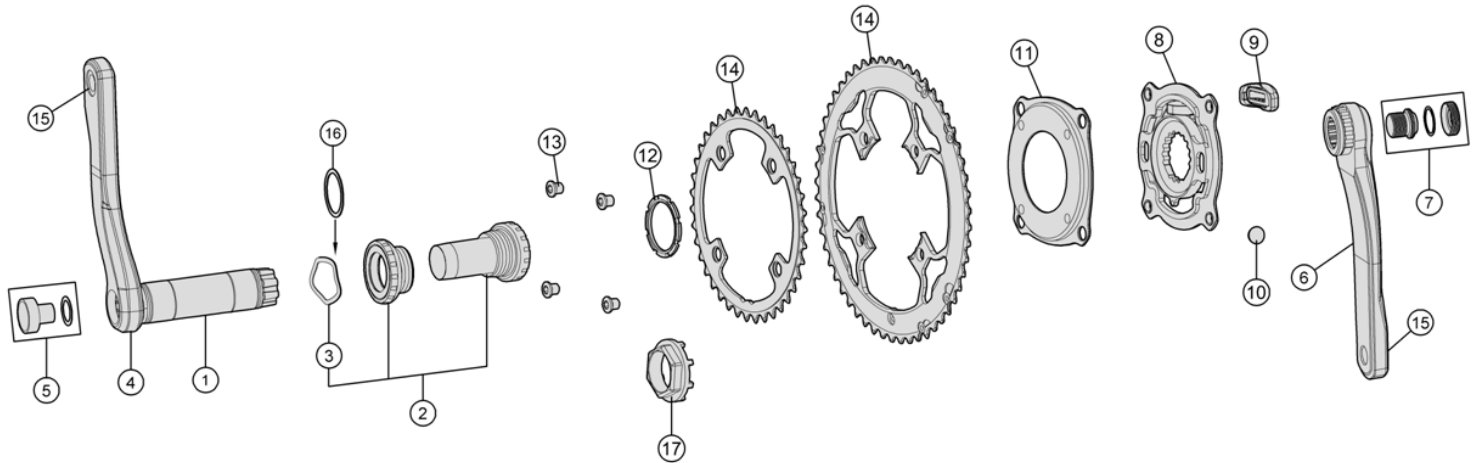

Convertible spider design; BCD-120/90mm

Item No.	FSA Code No.	Description	Notes
1	203-0008000060	A3160 ϕ 30mm Aluminum Spindle	
2	200-3201	BB-EVO8681 Road MegaEVO Bottom Bracket – ϕ 30mm	68mm width BSC-1.37"x24T★
3	230-5002	MW083 Wave Spring Washer	
4	340-0095005030	K1582 K-Force Hollow Carbon Left Arm with Spindle	175L ★
5	390-0042000600	ML040+MW092 Crank Bolt for Left Arm	
6	341-0078005030	K2582 K-Force Hollow Carbon Right Arm	175L ★
7	390-0028000601	QR-19 Self-Extracting Crank Bolt Assembly	
8	38000338000010	W0128 PowerBox Power Meter	
9	407-0013000110	E0660 Battery Cover	For Road PowerBox Power Meter
10	380-0294000000	E0672 Coin-style Lithium Renata CR2450N Battery	
11	380-0342000140	W0137 PowerBox Power Meter Adapter	
12	390-0044000600	ML549 Modular Crank System Lockring	
13	390-0070000150	ML550 Chainring Bolts	
14	370-0119004010	WA336 Full CNC Chainring (BCD 120mm) 48T	48/32 ★Optional parts
	370-0041001050	WB421 Full CNC Chainring (BCD 90mm) 32T	
15	390-1200N	MW040 Pedal Insert Washers	
16	230-4038	MS188 Adjustable Spacer	For adjusting spindle to bottom bracket width variation

★ Optional Parts

Item No.	FSA Code No.	Description	Notes
4	340-0095004030	K1582 K-Force Hollow Carbon Left Arm with Spindle	172.5L
	340-0095003030		170L
6	341-0078004030	K2582 K-Force Hollow Carbon Right Arm	172.5L
	341-0078003030		170L
14	370-0120003010	WA337 Full CNC Chainring (BCD 120mm) 46T	46/30
	370-0042021050	WB007 Full CNC Chainring (BCD 90mm) 30T	
17	230-0043000520	E0667 Power Meter Lockring Hexagon wrench tool	