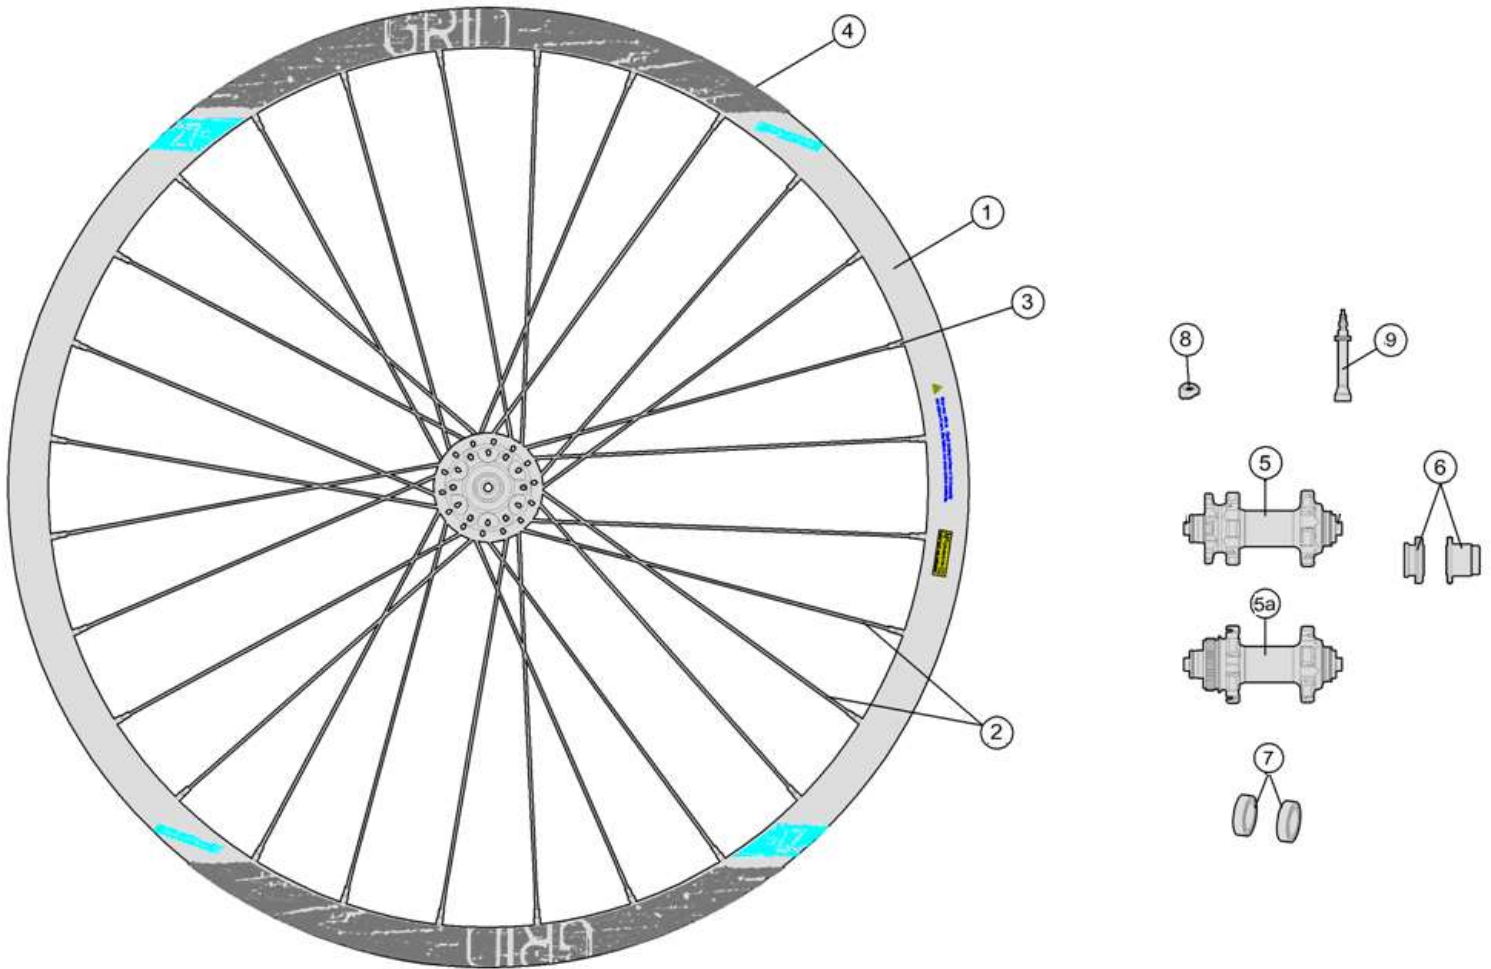

**GRID MTB 29"/700c WH-AM-961-9/148**  
**GRID MTB 27.5"/650c WH-AM-961-7/148**

Boost 110 front and  
148 rear spacing

Hookless alloy, high-offset asymmetric rim for Enduro applications, 25mm deep x 31mm wide,

720-0033223050 WH118{WH-AM-961-9/148/TA} Front Wheel  
 720-0034213050 WH111 {WH-AM-961-7/148/TA} Front Wheel

Item No.	FSA Code No.	Description	Notes
1	72500027003050	RM073 Front Rim, Tubeless - 29"x28H	★Rim Sticker Kit not included
2	748-0015011010	SK038K Spoke Kit 283mm x5 pcs (For Drive side )	★Double butted J-bend for 29"
	748-0015022010	SK038J Spoke Kit 279mm x5 pcs (For Non-drive side )	★Double butted J-bend for 29"
3	752-0473000140	ML240 14mm Hex Brass Black Nipple Kit x5 pcs	
4	752-0414000000	ZJWH0422 Rim Sticker Kit	★GRID FSA logo for 29"
5	752-0651003011	U1127 Front Hub Assembly GRID Logo	★6-Bolt with TA15 end cap
6	752-0872000010	MW725 Front Hub End Cap	TA15 end cap
7	752-0279000000	MR200 Steel Bearing	
8	752-0117000110	E0507 Asymmetric Rim Valve Cover	
9	752-0780000010	E0723 Tubeless Valve Stem	

★Optional Parts

Item No.	FSA Code No.	Description	Notes
1	72500026003050	RM072 Front Rim, Tubeless - 27.5"x28H	Rim Sticker Kit not included
2	748-0015029010	SK038I Spoke Kit 264mm x5 pcs (For Drive side)	Double butted J-bend for 27.5"
	748-0015017010	SK038G Spoke Kit 259mm x5 pcs (For Non-drive side )	Double butted J-bend for 27.5"
4	752-0413000000	ZJWH0421 Rim Sticker Kit	GRID FSA logo for 27.5"
5a	752-0652000010	U1128 Front Hub Assembly FSA logo	Centerlock with TA15 end cap