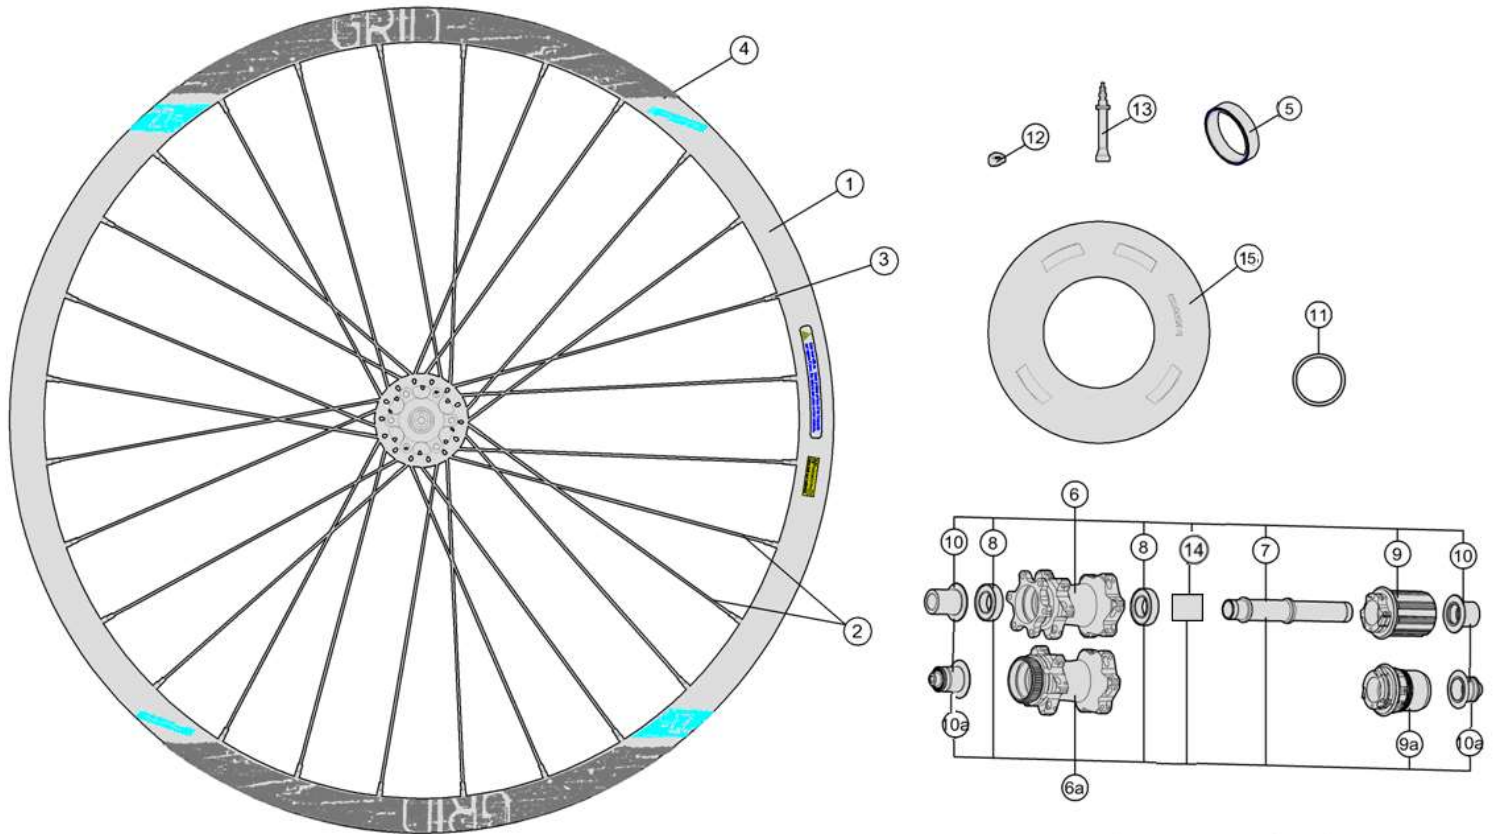

720-0033224050
720-0034214050
720-0033228050
720-0034218050

WH218{WH-AM-961-9/148/TA/S} Rear Wheel Shimano Compatible
WH211{WH-AM-961-7/148/TA/S} Rear Wheel Shimano Compatible
WH418{WH-AM-961-9/148/TA/SRAM} Rear Wheel SRAM XD Compatible
WH411{WH-AM-961-7/148/TA/SRAM} Rear Wheel SRAM XD Compatible

Item No.	FSA Code No.	Description	Notes
1	72500027003050	RM073 Rear Rim, Tubeless - 29"x28H	★Rim Sticker Kit not included
2	748-0015023010	SK038L Spoke Kit 291mm x5 pcs (For Drive side)	★Double butted J-bend for 29"
	748-0015022010	SK038J Spoke Kit 279mm x5 pcs (For Non-drive side)	★Double butted J-bend for 29"
3	752-0473000140	ML240 14mm Hex Brass Black Nipple Kit x5 pcs	
4	752-0414000000	ZJWH0422 Rim Sticker Kit	★GRID FSA logo for 29"
5	752-0121000000	ME227 Tubeless Rim Tape 25mm	For a pair wheelset
6	752-0654003011	U2127 Rear Hub Assembly –Shimano compatible GRID Logo	★6-Bolt with TA12 end cap
7	752-0873000000	ME405 Rear Hub Axle	For U2127
8	752-0279000000	MR200 Steel Bearing	
9	752-0812000AG0	EL376 Freehub Assembly – Shimano compatible	★Include Chromoly Steel Bearing
10	752-0870000010	MW722 Rear Hub End Caps	★Shimano compatible
11	752-0072000010	MW322 11 Speed Cassette Spacer	Shimano 10/11sp
12	752-0117000110	E0507 Asymmetric Rim Valve Cover	
13	752-0780000010	E0723 Tubeless Valve Stem	
14	752-0806000790	MW199 Rear Hub Spacer	
15	75200073000000	W1089 Wheelset Spoke Protector	28H

★Optional Part

Item No.	FSA Code No.	Description	Notes
1	72500026003050	RM072 Rear Rim, Tubeless - 27.5"x28H	Rim Sticker Kit not included
2	748-0015004010	SK038C Spoke Kit 272mm x5 pcs (For Drive side)	Double butted J-bend for 27.5"
	748-0015003010	SK038H Spoke Kit 260mm x5 pcs (For Non-drive side)	Double butted J-bend for 27.5"
4	752-0413000000	ZJWH0421 Rim Sticker Kit	GRID FSA logo for 27.5"
6	752-0655003010	U2128 Rear Hub Assembly –Shimano compatible FSA logo	Centerlock with TA12 end cap
6a	752-0656003011	U5127 Rear Hub Assembly – Sram XD compatible GRID Logo	6-Bolt with TA12 end cap
6a	752-0657003010	U5128 Rear Hub Assembly – Sram XD compatible FSA logo	Centerlock with TA12 end cap
9a	752-0660000000	EL337 Freehub Assembly – Sram XD compatible	Include Chromoly Steel Bearing
10a	752-0871000010	MW723 Rear Hub End Caps	Sram XD compatible