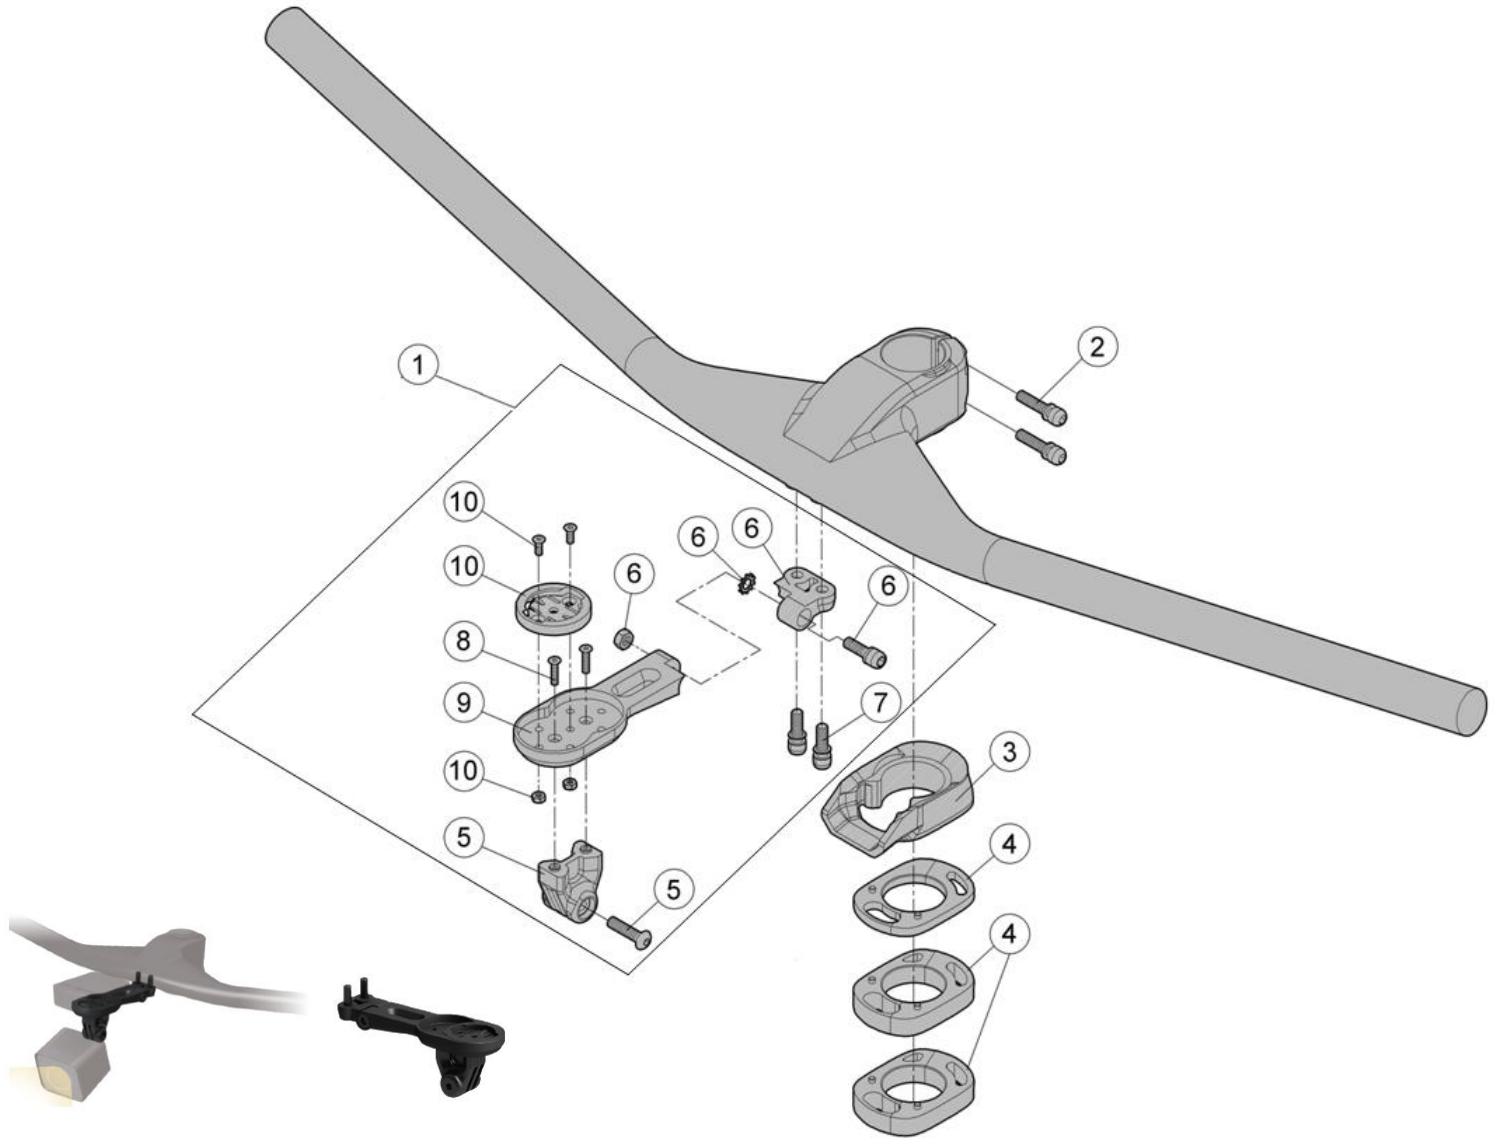

Stable Integrated Cockpit (SIC), Integrated Cable Routing (ICR)

	Stem Length	Stem Angle	Rise	HB Length	Back Sweep	Up Sweep
180-0071018030	60mm	-12°	5	760mm	9°	5°
180-0071033030	60mm	-12°	5	780mm	9°	5°
180-0071019030	80mm	-12°	5	760mm	9°	5°
180-0071034030	80mm	-12°	5	780mm	9°	5°

Item No.	FSA Code	Description	Note
1	670-0512000110	EL472 NS SIC Integrated Light / GoPro Mount	
2	670-0288000151	ML597 Steerer Clamp bolts M5x22L x2 pcs	
3	180-0083000110	T2136 SIC spacer	
4	670-0259000110	MW010+MW011 Spacer Kit Black 5mmx1+10mmx2	
5	670-0366000011	E0757 GoPro Fixed Seat w/bolt M5x20L	
6	180-0084000110	SIC Integrated Light / GoPro Mount- adaptor w/Bolt & Serrated washer & Nut	
7	175-0027000124	ML061 SIC Integrated Light / GoPro Mount- adaptor Fixing bolt	M5x16L x2 pcs
8	670-0386000000	ML660B Go Pro Adaptor fixing bolt M3x12L x2pcs	
9	670-0473000110	E0820 SIC Integrated Light/GoPro Mount-Computer mount	
10	670-0447000111	E0699 Control Center Base w/Bolts & Nuts	