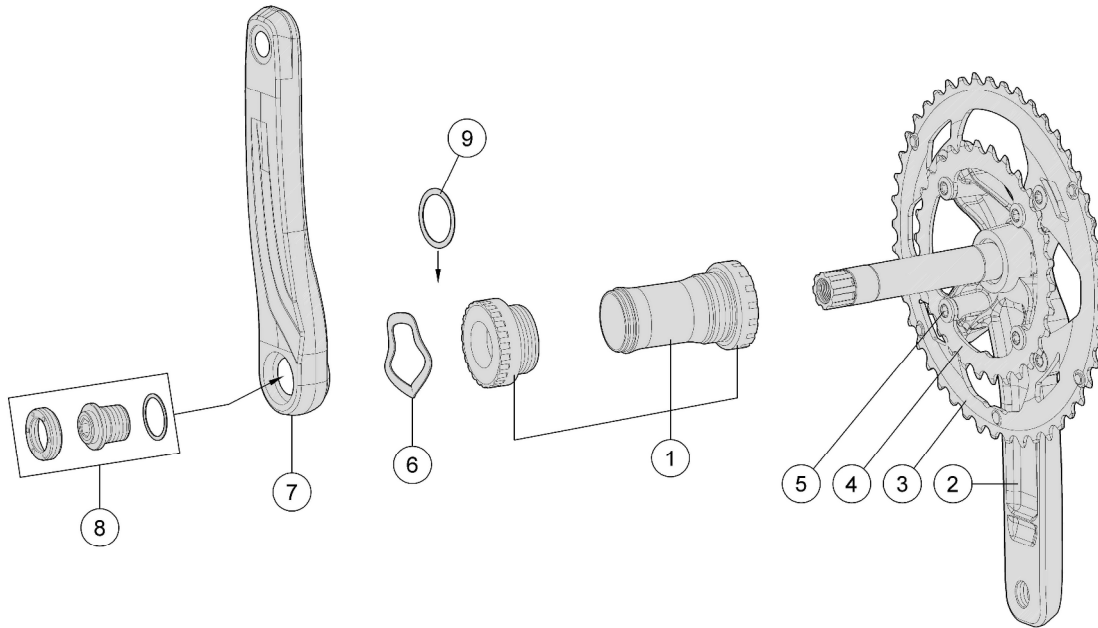

Omega MegaExo / Omega Adventure MegaExo

CK-4002ST/WT

With BB-4000

Item No.	FSA Code No.	Description	Notes
1	200-1893	BB-4000 Road MegaExo BottomBracket ϕ 19mm	
2	341-0034002260	D2007 Omega Right Arm / Spindle BCD 120mm	165L ★Optional parts
3	370-0043006050	WA065 Stamped Alloy Chainring (BCD 120mm)52T	N10/N11,S9,S8 (52/36)
4	370-0048003140	WB023 Stamped Steel Chainring (BCD 90mm) 36T	N10/N11(52/36)
	370-0053003140	WB102 Stamped Steel Chainring (BCD 90mm) 36T	S9(52/36)
	370-0057003140	WB061 Stamped Steel Chainring (BCD 90mm) 36T	S8(52/36)
5	390-0003000150	ML163	
6	230-4013	MW329A Wave Spring Washer	
7	340-0053002260	D1007 Omega MegaExo Left Arm	165L ★Optional parts
8	390-2002	QR-18 Self-extracting Crank Bolt Assembly	
9	230-0024000180	MS319 Spacer	