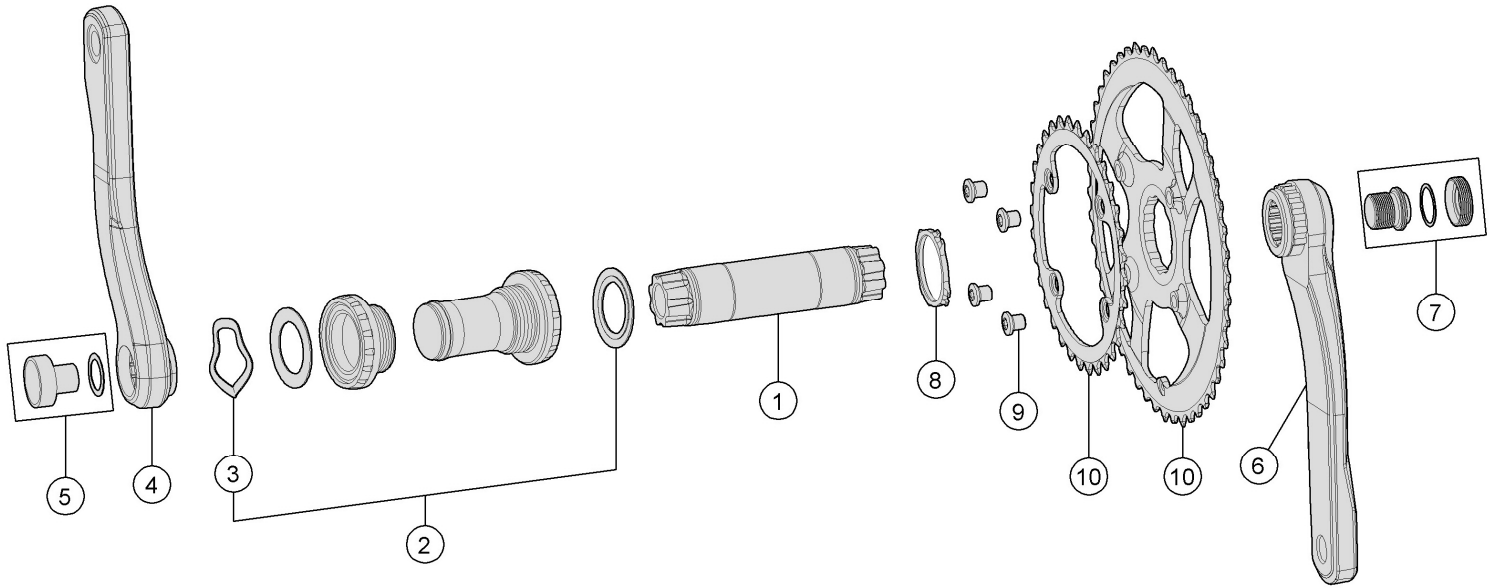

# SL-K Modular Adventure BB386EVO Crankset

CKM-OS8685CC/86

With MegaEVO BB-EVO8681

Modular design for multiple chainring and chainline configurations

| Item No. | FSA Code No.   | Description  | Notes                     |
|----------|----------------|--|---------------------------|
| 1        | 203-0008000060 | A3160 $\phi$ 30mm Aluminum Spindle                   |                           |
| 2        | 200-3201       | BB-EVO8681 Road MegaEVO Bottom Bracket – $\phi$ 30mm | 68mm width BSC-1.37"x24T★ |
| 3        | 230-0028000140 | MW083 Wave Spring Washer                             |                           |
| 4        | 340-0049005030 | K1554 SL-K Carbon Left Arm                           | 175L ★                    |
| 5        | 390-0042000600 | ML040+MW092 Crank Bolt for Left Arm                  |                           |
| 6        | 341-0027005030 | K2554 SL-K Carbon Right Arm                          | 175L ★                    |
| 7        | 390-0028000601 | QR-19 Self-Extracting Crank Bolt Assembly            |                           |
| 8        | 390-0044000600 | ML549 Modular Crank System Lockring                  |                           |
| 9        | 390-0003000150 | ML163 Chainring Bolts                                |                           |
| 10       | 370-0039004050 | WA096 Alloy Chainring 48T                            | 48/32 ★Optional parts     |
|          | 370-0041001050 | WB412 Alloy Chainring 32T                            |                           |
| 11       | 390-1200N      | MW040 Pedal Insert Washers                           |                           |