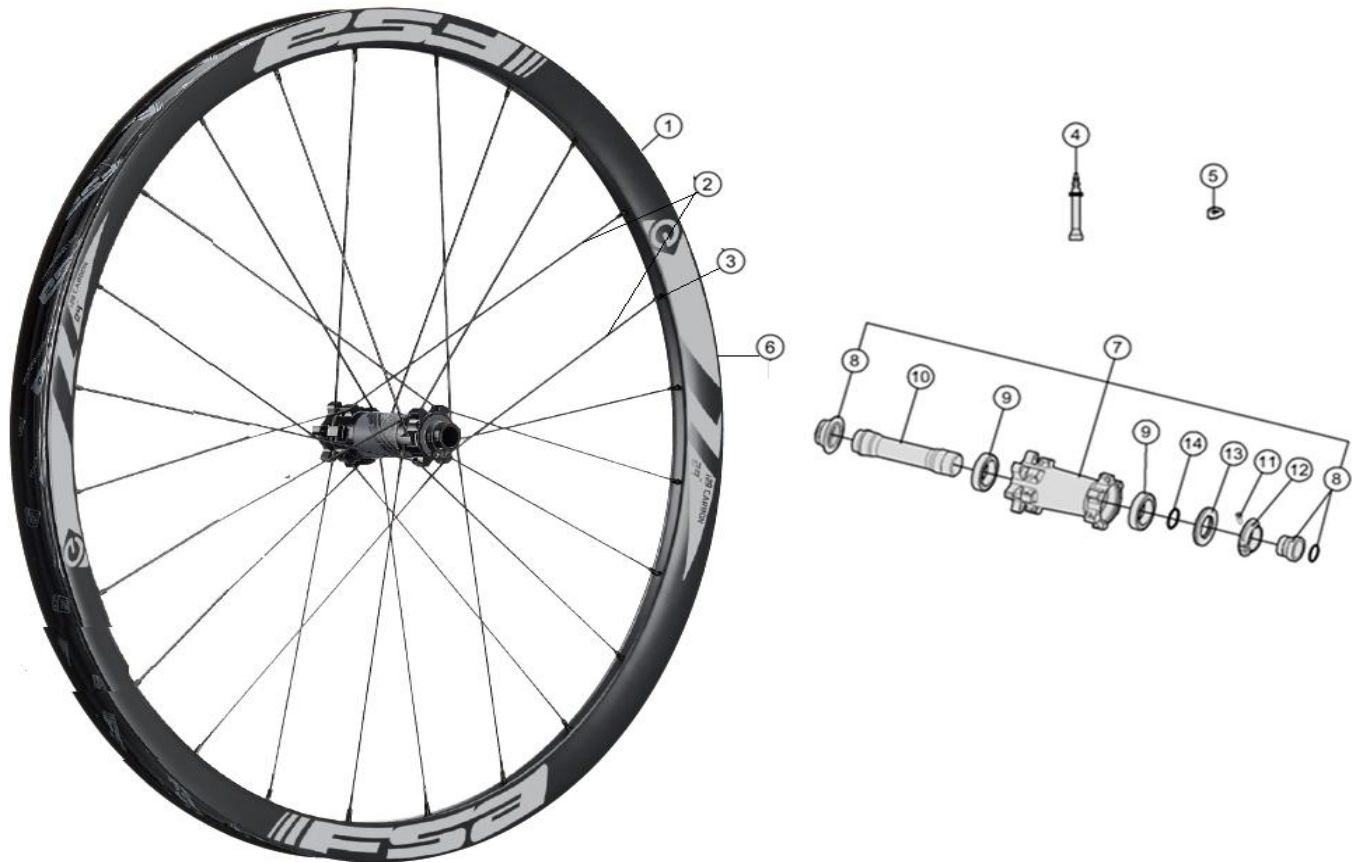

Asymmetric, 30mm deep x 35mm wide carbon Tubeless rim; Alloy hubs for Direct pull spokes

720-0053173030 WH688{WH-TX-928-7/148/F}Front wheel 27.5"x28H

720-0050183030 WH689{WH-TX-928-9/148/F}Front wheel 29"x28H

Item No.	FSA Code No.	Description	Notes
1	725-0109013030	RM171A Front Rim, Tubeless - 29"x28H	★Rim Sticker Kit not included
2	748-0033018110	SK060B Spoke Kit 294mm x5 pcs	★Round spoke, Straight head for 29"
3	752-A6052	ML240 14mm Hex Brass Black Nipple Kit x5 pcs	
4	752-0780000010	E0723 Valve Extender for MTB Tubeless rim	
5	752-0117000110	E0507 Asymmetric Rim Valve Cover	
6	752-0926000000	ZJWH0641 Rim Sticker Kit	★FSA WideR29+148 for 29"
7	752-0738003010	U1135 Front Hub Assembly	★Shimano compatible
8	752-0423000010	EL289 Front Hub End Cap Kit	★Shimano compatible
9	752-0123000000	MR183 Steel Bearing x1 pc	
10	752-0839000010	ME336 Front Hub Axle	
11	752-0311000001	ML347 Preload Adjustment Collar Bolt	
12	752-0432000050	MW559 Preload Adjustment Collar	
13	752-0431000010	MS335 Labyrinth Dust Spacer	
14	752-0428000110	MS015 Labyrinth Dust Spacer O-ring	

★ Optional Parts

Item No.	FSA Code No.	Description	Notes
1	725-0108012030	RM172A Front Rim, Tubeless - 27.5"x28H	Rim Sticker Kit not included
2	748-0033006110	SK060C Spoke Kit 275mm x5 pcs	Round spoke, Straight head for 27.5"
6	752-0925000000	ZJWH0640 Rim Sticker Kit	FSA +WideR29+148 for 27.5"