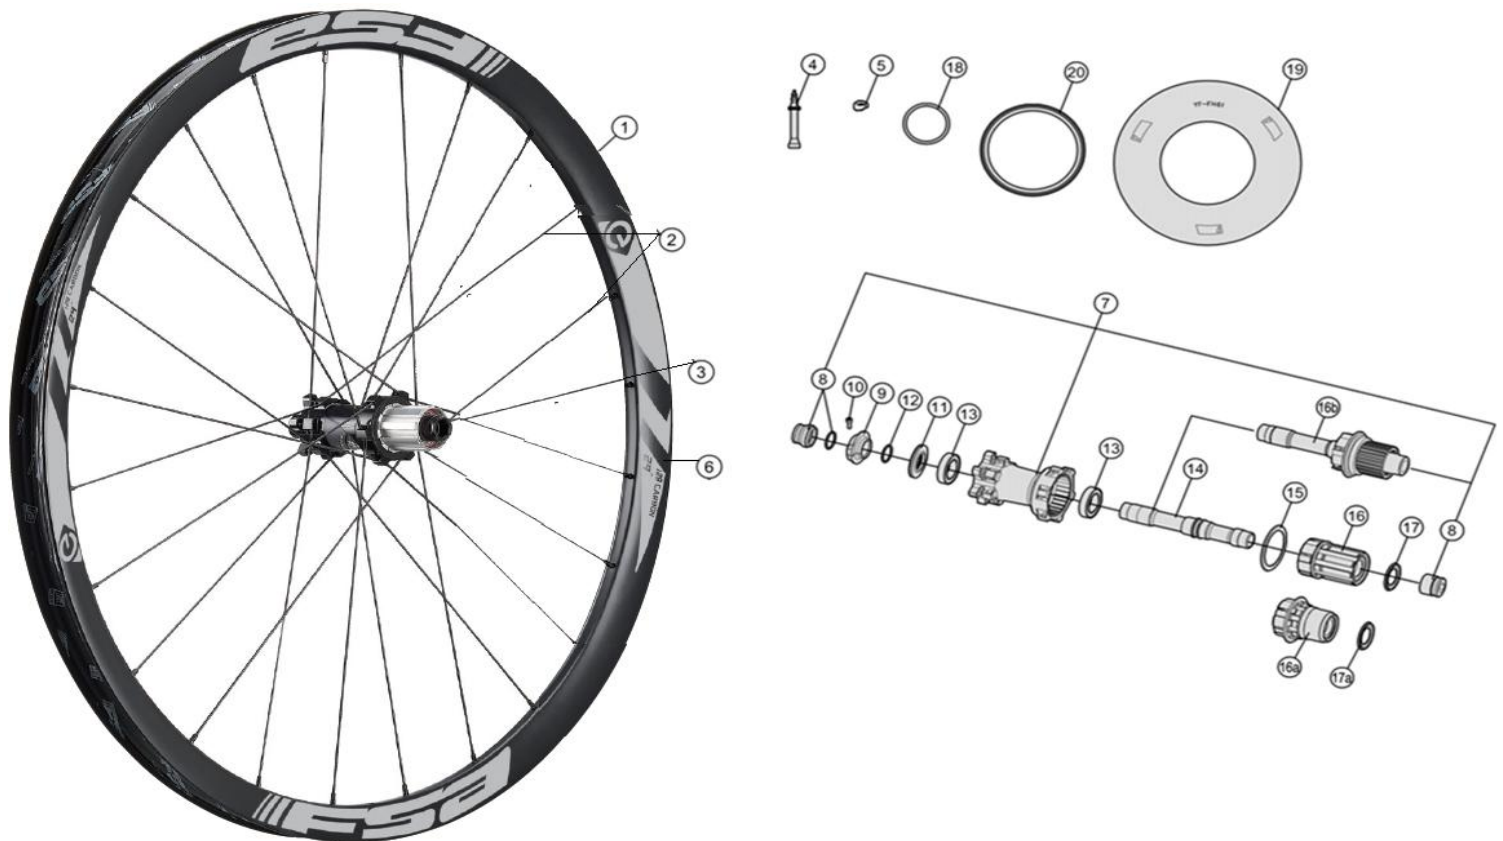

720-0053214031 WH788{WH-TX-928-7/148/S/R}Rear wheel 27.5"x28H SMN compatible
720-0053218030 WH988{WH-TX-928-7/148/XD/R}Rear wheel 27.5"x28H SRAM XX1 compatible
720-0050184030 WH789{WH-TX-928-9/148/S/R}Rear wheel 29"x28H SMN compatible
720-0050228030 WH989{WH-TX-928-9/148/XD/R}Rear wheel 29"x28H SRAM XX1 compatible

Item No.	FSA Code No.	Description	Notes
1	725-0109013031	RM171B Rear Rim, Tubeless - 29"x28H	★Rim Sticker Kit not included
2	748-0033018110	SK060B Spoke Kit 294mm x5 pcs	★Round spoke, straight head for 29"
3	752-A6052	ML240 14mm Hex Brass Black Nipple Kit x5 pcs	
4	752-0780000010	E0723 Valve Extender for MTB Tubeless rim	
5	752-0117000110	E0507 Asymmetric Rim Valve Cover	
6	752-0926000000	ZJWH0641 Rim Sticker Kit	★FSA WideR29+148 for 29"
7	752-0739003010	U2135 Rear Hub Assembly	★Shimano compatible
8	752-0011000010	EL211 Rear Hub End Cap Kit	TA-12 compatible
9	752-0433000050	MW560 Preload Adjustment Collar	
10	752-0311000001	ML347 Preload Adjustment Collar Bolt	
11	752-0430000010	MS334 Labyrinth Dust Spacer	
12	752-0429000110	MS016 Labyrinth Dust Spacer O-Ring	
13	752-0077000000	MR028 Steel Bearing x1 pc	
14	752-0840000010	ME337 Rear Hub Axle	
15	752-0124000110	MS296 Rear Hub Labyrinth Dust Spacer	Shimano / SRAM XX1 compatible
16	752-0837000AG0	EL385 Freehub Assembly – Shimano compatible	★Include Chromoly Steel Bearing
17	752-6563	MS268 Labyrinth Dust Spacer (Pink)	★Shimano compatible
18	752-0072000010	MW322 11 Speed Cassette Spacer	Shimano 9/10 Speed
19	752-0073000000	W1089 Wheelset Spoke Protector	★For SMN
20	752-0582000110	ME312 Tubeless Tape 35mmX8M with FSA logo	For a pair of wheelset

★Optional Parts

Item No.	FSA Code No.	Description	Notes
1	725-0108012031	RM172B Rear Rim, Tubeless - 27.5"x28H	Rim Sticker Kit not included
2	748-0033006110	SK060C Spoke Kit 275mm x5 pcs	Round spoke, Straight head for 27.5"
6	752-0925000000	ZJWH0640 Rim Sticker Kit	FSA +WideR29+148 for 27.5"
7	752-0923003010	U5135 Rear Hub Assembly	SRAM XX1 compatible
16a	752-0838000AG0	EL386 Freehub Assembly – SRAM XX1 compatible	Include Chromoly Steel Bearings
16b	752-0919000AG0	EL400 Freehub Assembly– Microspline 12S w/DS End Cap	Include Chromoly Steel Bearings
17a	752-0385000560	MS311 Labyrinth Dust Spacer O-ring (Green)	SRAM XX1 compatible
17b	752-0682000001	MW060 Spacer	SRAM XX1 compatible
19	752-0924000000	W1173 Wheelset Spoke Protector	For SRAM