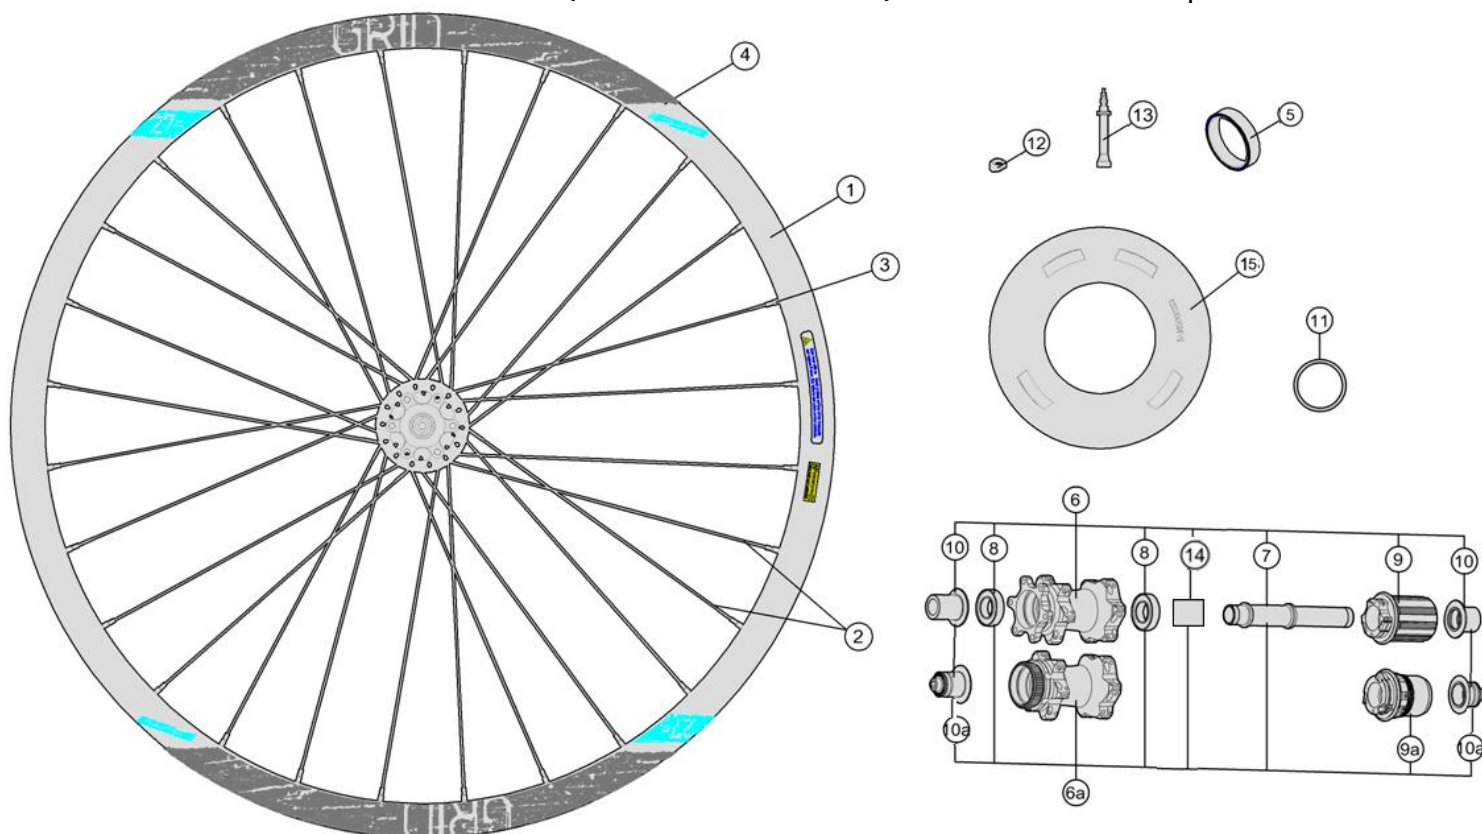

720-0033224050
720-0034214050
720-0033228050
720-0034218050

WH218{WH-AM-961-9/148/TA/S} Rear Wheel Shimano Compatible
WH211{WH-AM-961-7/148/TA/S} Rear Wheel Shimano Compatible
WH418{WH-AM-961-9/148/TA/SRAM} Rear Wheel SRAM XD Compatible
WH411{WH-AM-961-7/148/TA/SRAM} Rear Wheel SRAM XD Compatible

Item No.	FSA Code No.	Description	Notes
1	72500027003050	RM073 Rear Rim, Tubeless - 29"x28H	★Rim Sticker Kit not included
2	748-0015023010	SK038L Spoke Kit 291mm x5 pcs (For Drive side)	★Double butted J-bend for 29"
	748-0015022010	SK038J Spoke Kit 279mm x5 pcs (For Non-drive side)	★Double butted J-bend for 29"
3	752-0473000140	ML240 14mm Hex Brass Black Nipple Kit x5 pcs	
4	752-0414000000	ZJWH0422 Rim Sticker Kit	★GRID FSA logo for 29"
5	752-0121000000	ME227 Tubeless Rim Tape 25mm	For a pair wheelset
6	752-0654003011	U2127 Rear Hub Assembly –Shimano compatible GRID Logo	★6-Bolt with TA12 end cap
7	752-0873000000	ME405 Rear Hub Axle	For U2127
8	752-0279000000	MR200 Steel Bearing	
9	752-0812000AG0	EL376 Freehub Assembly – Shimano compatible	★Include Chromoly Steel Bearing
10	752-0870000010	MW722 Rear Hub End Caps	★Shimano compatible
11	752-0072000010	MW322 11 Speed Cassette Spacer	Shimano 10/11sp
12	752-0117000110	E0507 Asymmetric Rim Valve Cover	
13	752-0780000010	E0723 Tubeless Valve Stem	
14	752-0806000790	MW199 Rear Hub Spacer	
15	75200073000000	W1089 Wheelset Spoke Protector	28H

★Optional Part

Item No.	FSA Code No.	Description	Notes
1	72500026003050	RM072 Rear Rim, Tubeless - 27.5"x28H	Rim Sticker Kit not included
2	748-0015004010	SK038C Spoke Kit 272mm x5 pcs (For Drive side)	Double butted J-bend for 27.5"
	748-0015003010	SK038H Spoke Kit 260mm x5 pcs (For Non-drive side)	Double butted J-bend for 27.5"
4	752-0413000000	ZJWH0421 Rim Sticker Kit	GRID FSA logo for 27.5"
6	752-0655003010	U2128 Rear Hub Assembly –Shimano compatible FSA logo	Centerlock with TA12 end cap
6a	752-0656003011	U5127 Rear Hub Assembly – Sram XD compatible GRID Logo	6-Bolt with TA12 end cap
6a	752-0657003010	U5128 Rear Hub Assembly – Sram XD compatible FSA logo	Centerlock with TA12 end cap
9a	752-0660000000	EL337 Freehub Assembly – Sram XD compatible	Include Chromoly Steel Bearing
10a	752-0871000010	MW723 Rear Hub End Caps	Sram XD compatible