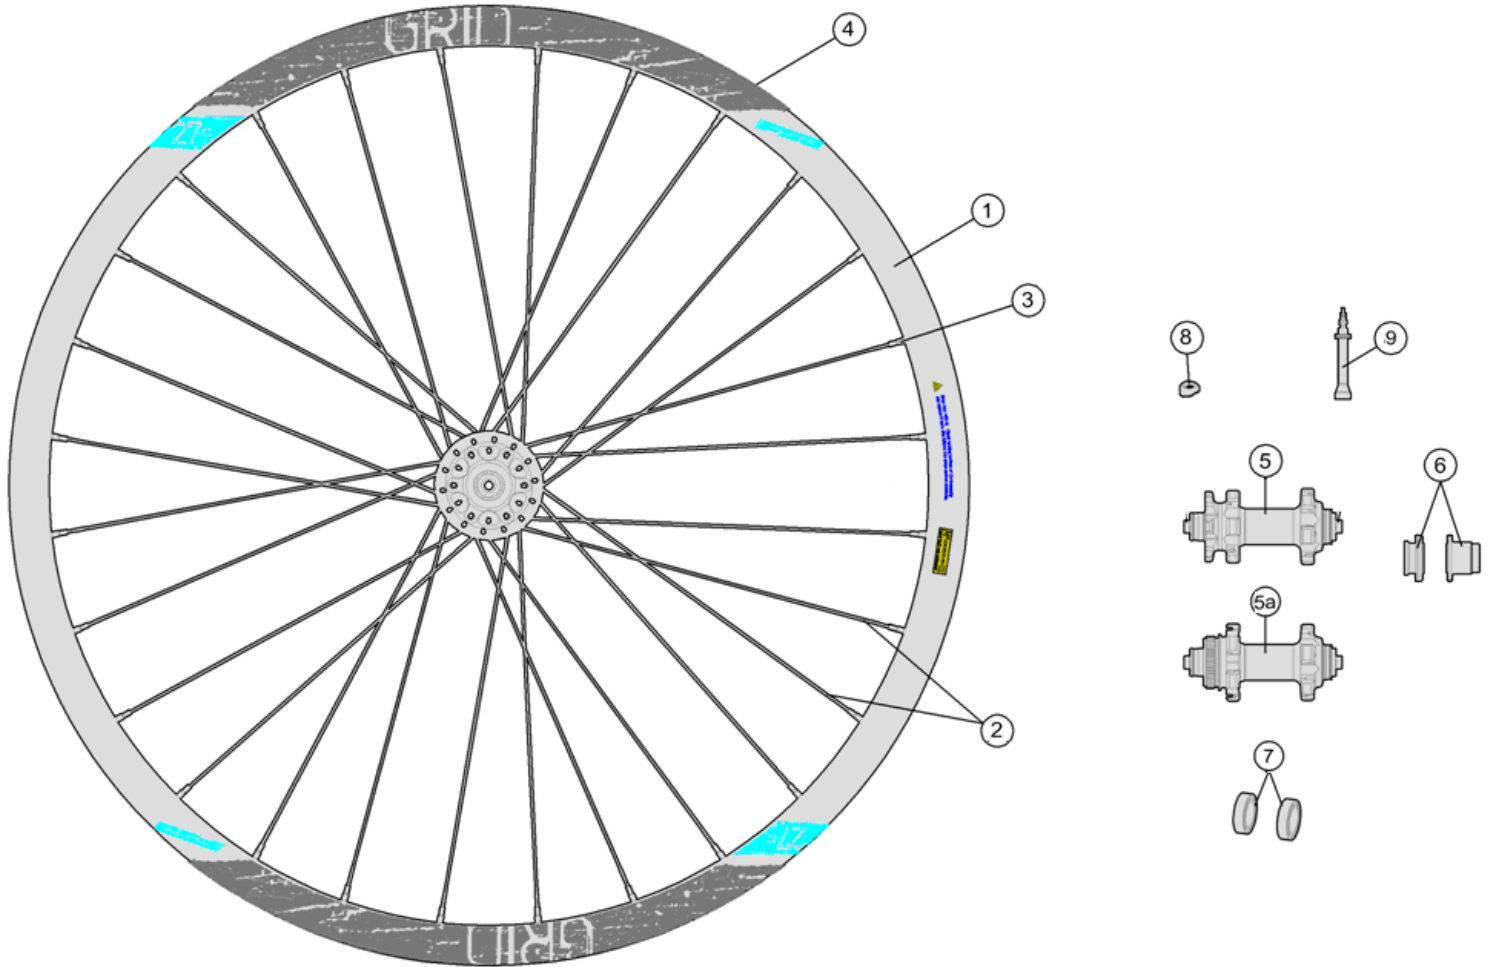

GRID MTB 29"/700c WH-AM-961-9/148
 GRID MTB 27.5"/650c WH-AM-961-7/148

Boost 110 front and
 148 rear spacing

Hookless alloy, high-offset asymmetric rim for Enduro applications, 25mm deep x 31mm wide,

720-0033223050 WH118{WH-AM-961-9/148/TA} Front Wheel
 720-0034213050 WH111 {WH-AM-961-7/148/TA} Front Wheel

Item No.	FSA Code No.	Description	Notes
1	72500027003050	RM073 Front Rim, Tubeless - 29"x28H	★Rim Sticker Kit not included
2	748-0015011010	SK038K Spoke Kit 283mm x5 pcs (For Drive side)	★Double butted J-bend for 29"
	748-0015022010	SK038J Spoke Kit 279mm x5 pcs (For Non-drive side)	★Double butted J-bend for 29"
3	752-0473000140	ML240 14mm Hex Brass Black Nipple Kit x5 pcs	
4	752-0414000000	ZJWH0422 Rim Sticker Kit	★GRID FSA logo for 29"
5	752-0651003011	U1127 Front Hub Assembly GRID Logo	★6-Bolt with TA15 end cap
6	752-0872000010	MW725 Front Hub End Cap	TA15 end cap
7	752-0279000000	MR200 Steel Bearing	
8	752-0117000110	E0507 Asymmetric Rim Valve Cover	
9	752-0780000010	E0723 Tubeless Valve Stem	

★Optional Parts

Item No.	FSA Code No.	Description	Notes
1	72500026003050	RM072 Front Rim, Tubeless - 27.5"x28H	Rim Sticker Kit not included
2	748-0015029010	SK038I Spoke Kit 264mm x5 pcs (For Drive side)	Double butted J-bend for 27.5"
	748-0015017010	SK038G Spoke Kit 259mm x5 pcs (For Non-drive side)	Double butted J-bend for 27.5"
4	752-0413000000	ZJWH0421 Rim Sticker Kit	GRID FSA logo for 27.5"
5a	752-0652000010	U1128 Front Hub Assembly FSA logo	Centerlock with TA15 end cap