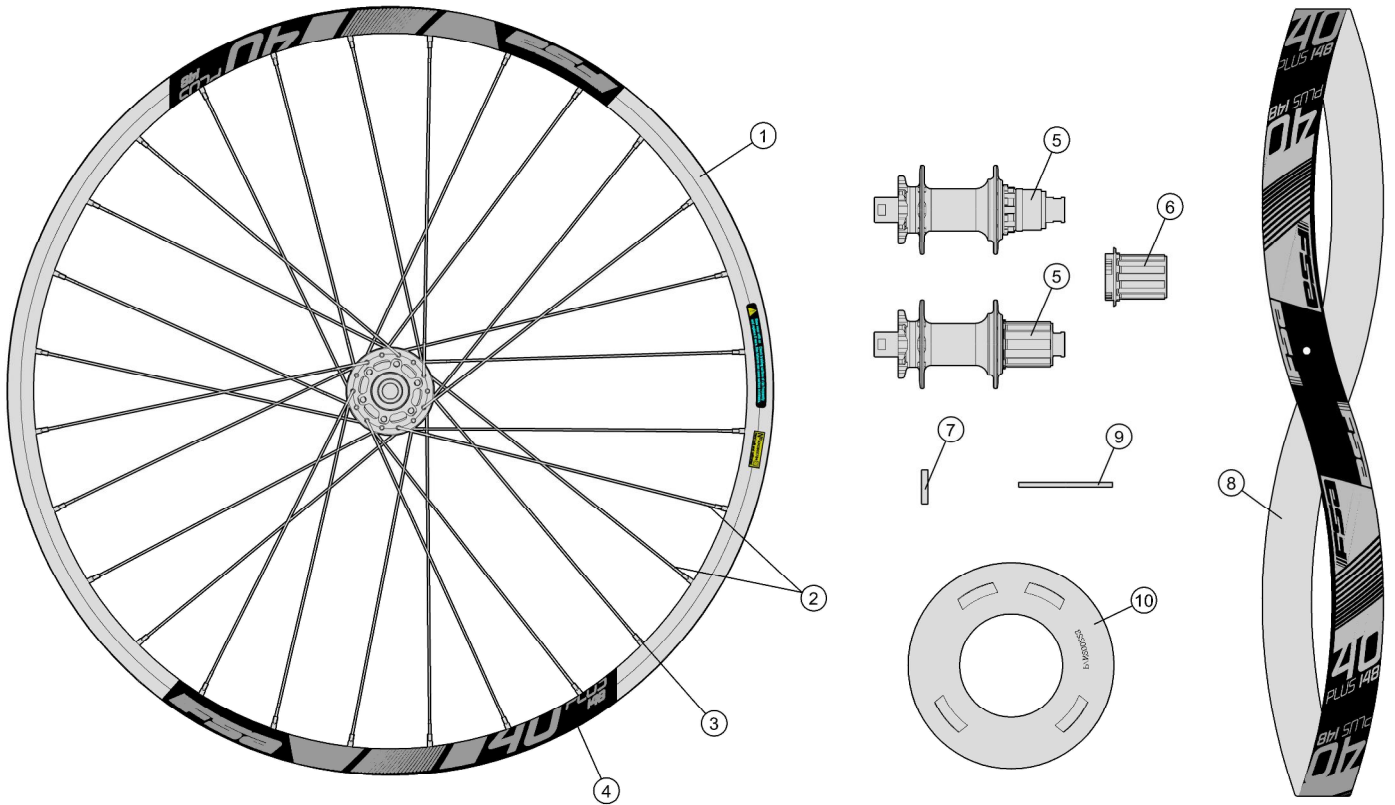

NS 40 Plus 650c/27.5" Boost148 WH-TX-52-7/148

Asymmetric, 21mm deep x 45 mm wide alloy tubeless rim ; Compatible with Cyclocross and Gravel bikes

720-0017213050 WH608{WH-TX-52CH-7/148/F} Front wheel Boost148 6-Bolt

720-0049213050 WH683{WH-TX-52CH-7/DB-CL/148/F} Front wheel Boost148 Centerlock

Item No.	FSA Code No.	Description	Notes
1	725-0104012050	RM164 Front Rim, - 27.5"x28H	Rim Sticker Kit not included
2	748-0015029010	SK038I Spoke Kit 264mm x5 pcs	J-bend for Non-drive side
	748-0015036010	SK038M Spoke Kit 270mmx5 pcs	J-bend for Drive side
3	752-A6052	ML240 Brass Nipples Kit black (5pcs) Hexa 14mm x5 pcs	
4	752-0647000000	ZJWH0427 Rim Sticker Kit	FSA logo
5	752-0651003010	U1127 Front Hub Assembly	6-Bolt with TA15 end cap ★
6	752-0279000000	MR200 Steel Bearing	
7	752-0658000110	MS338 Rim Tape size 40mm	For a pair wheelset

★Optional Parts

Item No.	FSA Code No.	Description	Notes
5	752-0652000010	U1128 Front Hub Assembly	Centerlock with TA15 end cap

720-0017214050 WH708(WH-TX-52CH-7/148/S/R)11S Rear wheel Boost148 6-Bolt
 720-0049214050 WH783(WH-TX-52CH-7/DB-CL/148/S/R)11S Rear wheel Boost148 Centerlock
 720-0017218050 WH908(WH-TX-52CH-7/148/XD/R)XX1 Rear wheel Boost148 6-Bolt Sram compatible
 720-0049218050 WH983(WH-TX-52CH-7/DB-CL/148/XD/R)XX1 Rear wheel Boost148 Centerlock Sram compatible