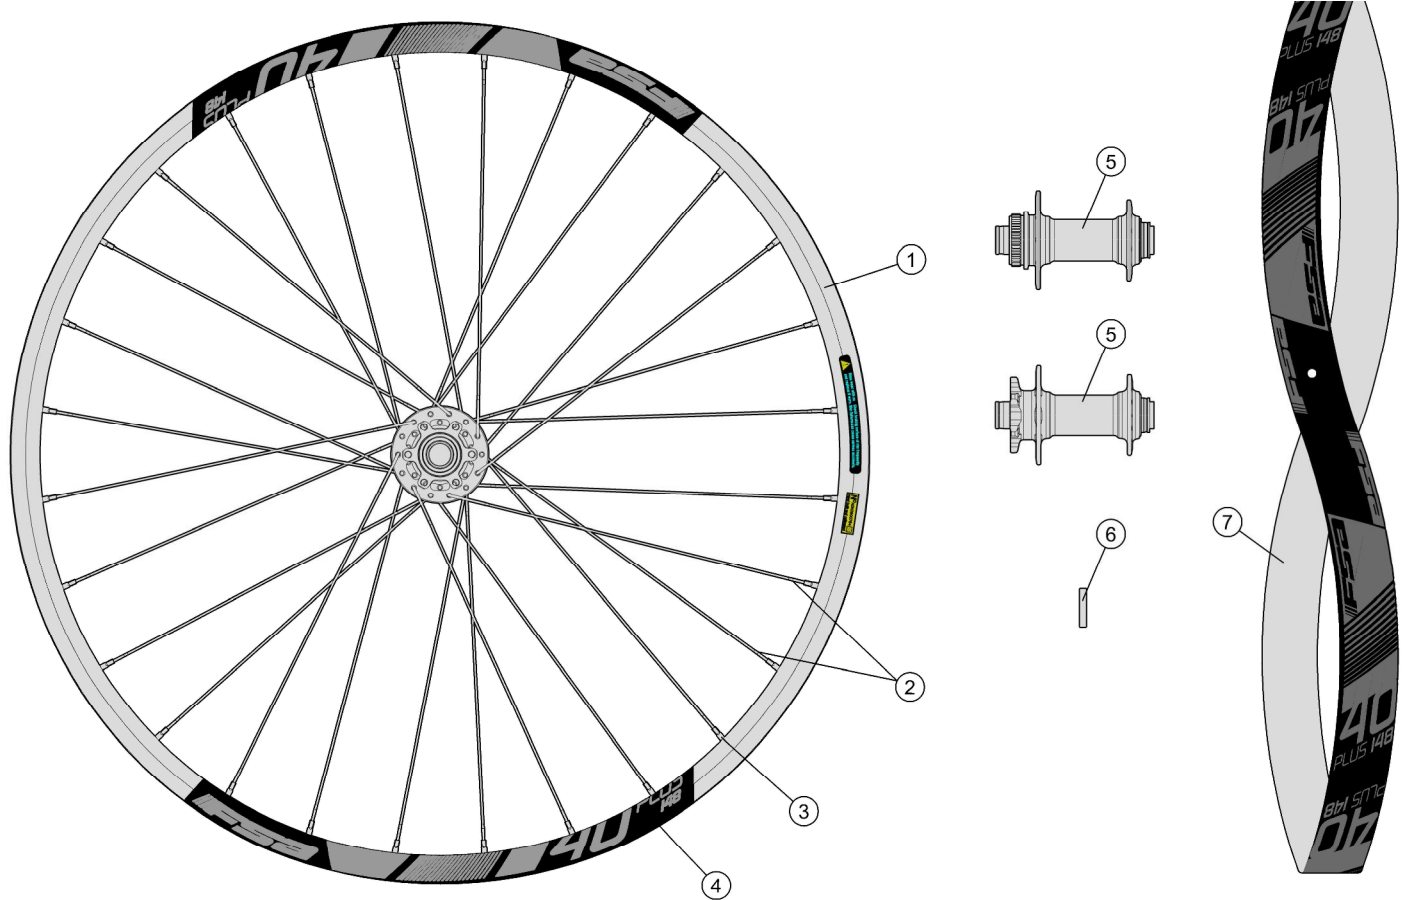

NS 40 Plus 650c/27.5" Boost148 WH-TX-52-7/148

Asymmetric, 21mm deep x 45 mm wide alloy tubeless rim ; Compatible with Cyclocross and Gravel bikes

720-0017213050 WH608{WH-TX-52CH-7/148/F} Front wheel Boost148 6-Bolt

720-0049213050 WH683{WH-TX-52CH-7/DB-CL/148/F} Front wheel Boost148 Centerlock

Item No.	FSA Code No.	Description	Notes
1	725-0104012050	RM164 Front Rim, - 27.5"x28H	Rim Sticker Kit not included
2	748-0015029010	SK038I Spoke Kit 264mm x5 pcs	J-bend for Non-drive side
	748-0015036010	SK038M Spoke Kit 270mmx5 pcs	J-bend for Drive side
3	752-A6052	ML240 Brass Nipples Kit black (5pcs) Hexa 14mm x5 pcs	
4	752-0647000000	ZJWH0427 Rim Sticker Kit	FSA logo
5	752-0651003010	U1127 Front Hub Assembly	6-Bolt with TA15 end cap ★
6	752-0279000000	MR200 Steel Bearing	
7	752-0658000110	MS338 Rim Tape size 40mm	For a pair wheelset

★Optional Parts

Item No.	FSA Code No.	Description	Notes
5	752-0652000010	U1128 Front Hub Assembly	Centerlock with TA15 end cap

720-0017214050 WH708(WH-TX-52CH-7/148/S/R)11S Rear wheel Boost148 6-Bolt
 720-0049214050 WH783(WH-TX-52CH-7/DB-CL/148/S/R)11S Rear wheel Boost148 Centerlock
 720-0017218050 WH908(WH-TX-52CH-7/148/XD/R)XX1 Rear wheel Boost148 6-Bolt Sram compatible
 720-0049218050 WH983(WH-TX-52CH-7/DB-CL/148/XD/R)XX1 Rear wheel Boost148 Centerlock Sram compatible