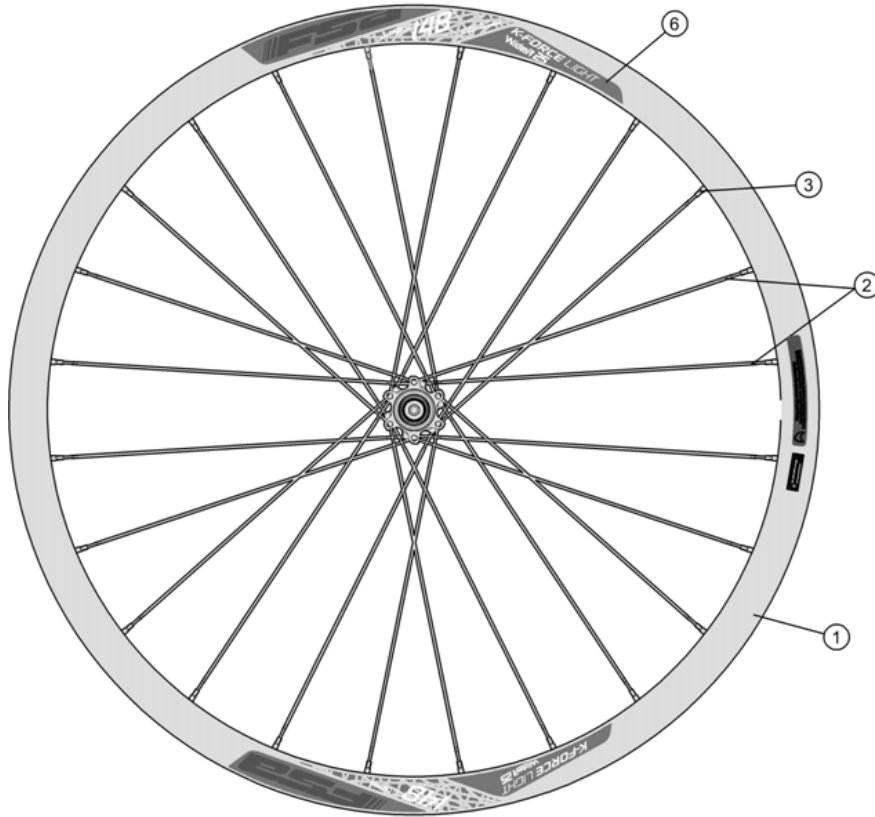

K-Force Light WideR25 700C /29" Boost148 WH-TX-922-9/148

K-Force Light WideR25 650b /27.5" Boost148 WH-TX-912-7/148

Asymmetric, 30mm deep x30mm wide carbon rim; Alloy P.R.A. hubs for Direct pull spokes

720-0045173030 WH647{WH-TX-912-7/148/FOX/TA15/BKG} Front wheel w/Torque Caps

720-0040183030 WH649{WH-TX-922-9/148/FOX/TA15/BKG} Front wheel w/Torque Caps

Item No.	FSA Code No.	Description	Notes
1	725-0078011030	RM124 Front Rim, Tubeless - 29"x24H	★Rim Sticker Kit not included
2	748-0008042010	SK032H{WH-TX-922-9/148}290mm x5 pcs	★Aero spoke, Straight head for 29"
3	752-0473000140	ML240 14mm Hex Brass Black Nipple Kit x5 pcs	
4	752-0118000000	E0508 Tubeless Valve Stem	
5	752-0117000110	E0507 Asymmetric Rim Valve Cover	
6	752-0620000000	ZJWH0528Rim Sticker Kit	★K-Force Wider +148 FSA logo for 29"
7	752-0394002011	U1103 Front Hub Assembly	★FOX fork compatible
8	752-0423000010	EL289 Front Hub End Cap Kit	★FOX fork compatible
9	752-0123000000	MR183 Steel Bearing x1 pc	
10	752-0426000010	ME270 Front Hub Axle	
11	752-0311000000	ML347 Preload Adjustment Collar Bolt	
12	752-0432000050	MW559 Preload Adjustment Collar	
13	752-0431000010	MS335 Labyrinth Dust Spacer	
14	752-0428000110	MS015 Labyrinth Dust Spacer O-ring	

★Optional Parts

Item No.	FSA Code No.	Description	Notes
1	725-0079009030	RM125 Front Rim, Tubeless - 27.5"x24H	Rim Sticker Kit not included
2	748-0008020010	SK032D{WH-TX-912-7/148}271mm x5 pcs	Aero spoke, Straight head for 27.5"
6	752-0619000000	ZJWH0527 Rim Sticker Kit	K-Force Wider +148 FSA logo for 27.5"
7	752-0395002012	U1104 Front Hub Assembly	Torque Caps compatible
8a	752-0422000010	EL286 Front Hub End Cap Kit	Torque Caps compatible