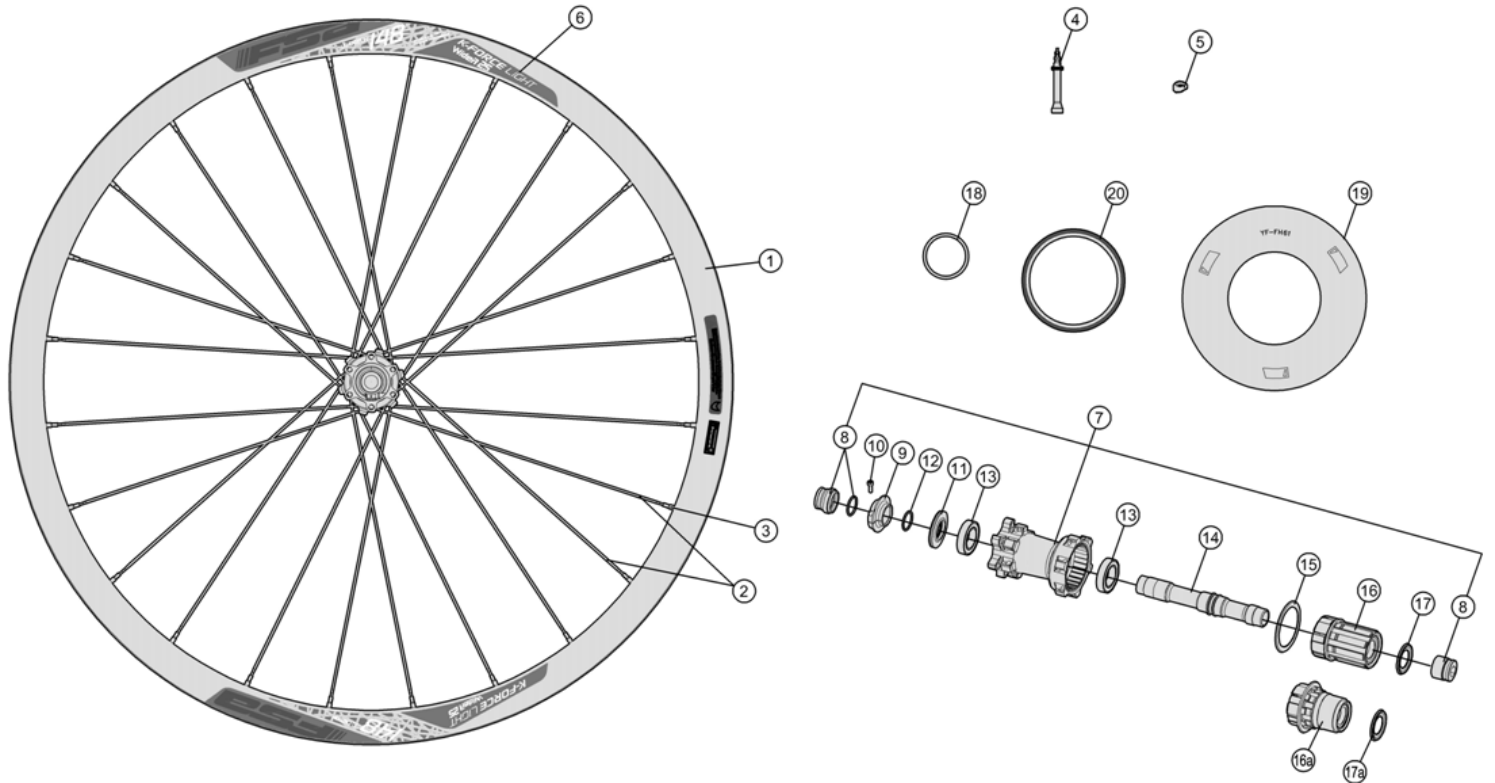

720-0045177030 WH747{WH-TX-912-7/148/TA12/S/BKG}11S Rear wheel
720-0045178030 WH947{WH-TX-912-7/148/TA12/XD/BKG}XX1 Rear wheel
720-0040187030 WH749{WH-TX-922-9/148/TA12/S/BKG}11S Rear wheel
720-0040188030 WH949{WH-TX-922-9/148/TA12/XD/BKG}XX1 Rear wheel

Item No.	FSA Code No.	Description	Notes
1	725-0078011030	RM124 Rear Rim, Tubeless - 29"x24H	★Rim Sticker Kit not included
2	748-0008041010	SK032G{WH-TX-922-9/148}288mm x5 pcs (For Drive side)	★Aero spoke, Straight head for 29"
	748-0008042010	SK032H{WH-TX-922-9/148}290mm x5 pcs (For Non-drive side)	★Aero spoke, Straight head for 29"
3	752-0473000140	ML240 14mm Hex Brass Black Nipple Kit x5 pcs	
4	752-0118000000	E0508 Tubeless Valve Stem	
5	752-0117000110	E0507 Asymmetric Rim Valve Cover	
6	752-0620000000	ZJWH0528Rim Sticker Kit	★K-Force Wider+148 FSA logo for 29"
7	752-0397002012	U2103 Rear Hub Assembly	★Shimano compatible
8	752-0011000010	EL211 Rear Hub End Cap Kit	TA-12 compatible
9	752-0433000050	MW560 Preload Adjustment Collar	
10	752-0311000000	ML347 Preload Adjustment Collar Bolt	
11	752-0430000010	MS334 Labyrinth Dust Spacer	
12	752-0429000110	MS016 Labyrinth Dust Spacer O-Ring	
13	752-0077000000	MR028 Steel Bearing x1 pc	
14	752-0427000011	ME271 Rear Hub Axle	
15	752-0124000110	MS296 Rear Hub Labyrinth Dust Spacer	Shimano / SRAM XX1 compatible
16	752-0424000000	EL291 Freehub Assembly – Shimano compatible	★Include Chromoly Steel Bearing
17	752-6563OE	MS268 Labyrinth Dust Spacer	★
18	752-0072000010	MW322 11 Speed Cassette Spacer	Shimano 10/11 Speed
19	752-0130000000	W1020 Wheelset Spoke Protector	★For SMN
20	752-0579000110	ME310 Tubeless Rim Tape 25mm	For a pair wheelset

★Optional Parts

Item No.	FSA Code No.	Description	Notes
1	725-0079009030	RM125 Rear Rim, Tubeless - 27.5"x24H	Rim Sticker Kit not included
2	748-0008004010	SK032C{WH-TX-912-7/148}269mm x5 pcs (For Drive side)	Aero spoke, Straight head for 27.5"
	748-0008020010	SK032D{WH-TX-912-7/148}271mm x5 pcs (For Non-drive side)	Aero spoke, Straight head for 27.5"
5	752-0619000000	ZJWH0527 Rim Sticker Kit	K-FORCE +148 FSA logo for 27.5"
7	752-0399002010	U5103 Rear Hub Assembly	SRAM XX1 compatible
16a	752-0425000000	EL292 Freehub Assembly – SRAM XX1 compatible	Include Chromoly Steel Bearings
17a	752-0385000560	MS311 Labyrinth Dust Spacer O-ring (Green)	SRAM XX1 compatible
19	752-0618008000	W1149 Wheelset Spoke Protector	★For SRAM