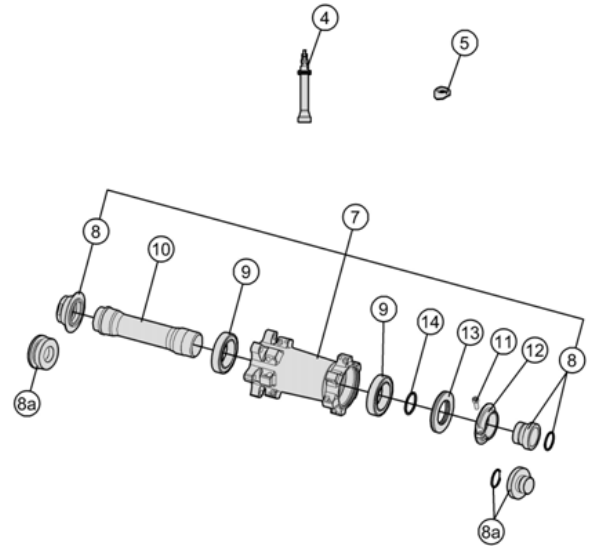

K-Force Light WideR25 700C /29" Boost148 WH-TX-922-9/148

K-Force Light WideR25 650b /27.5" Boost148 WH-TX-912-7/148

Asymmetric, 30mm deep x30mm wide carbon rim; Alloy P.R.A. hubs for Direct pull spokes

720-0045173030 WH647{WH-TX-912-7/148/FOX/TA15/BKG} Front wheel w/Torque Caps

720-0040183030 WH649{WH-TX-922-9/148/FOX/TA15/BKG} Front wheel w/Torque Caps

Item No.	FSA Code No.	Description	Notes
1	725-0078011030	RM124 Front Rim, Tubeless - 29"x24H	★Rim Sticker Kit not included
2	748-0008042010	SK032H{WH-TX-922-9/148}290mm x5 pcs	★Aero spoke, Straight head for 29"
3	752-0473000140	ML240 14mm Hex Brass Black Nipple Kit x5 pcs	
4	752-0118000000	E0508 Tubeless Valve Stem	
5	752-0117000110	E0507 Asymmetric Rim Valve Cover	
6	752-0620000000	ZJWH0528Rim Sticker Kit	★K-Force Wider +148 FSA logo for 29"
7	752-0394002011	U1103 Front Hub Assembly	★FOX fork compatible
8	752-0423000010	EL289 Front Hub End Cap Kit	★FOX fork compatible
9	752-0123000000	MR183 Steel Bearing x1 pc	
10	752-0426000010	ME270 Front Hub Axle	
11	752-0311000000	ML347 Preload Adjustment Collar Bolt	
12	752-0432000050	MW559 Preload Adjustment Collar	
13	752-0431000010	MS335 Labyrinth Dust Spacer	
14	752-0428000110	MS015 Labyrinth Dust Spacer O-ring	

★Optional Parts

Item No.	FSA Code No.	Description	Notes
1	725-0079009030	RM125 Front Rim, Tubeless - 27.5"x24H	Rim Sticker Kit not included
2	748-0008020010	SK032D{WH-TX-912-7/148}271mm x5 pcs	Aero spoke, Straight head for 27.5"
6	752-0619000000	ZJWH0527 Rim Sticker Kit	K-Force Wider +148 FSA logo for 27.5"
7	752-0395002012	U1104 Front Hub Assembly	Torque Caps compatible
8a	752-0422000010	EL286 Front Hub End Cap Kit	Torque Caps compatible