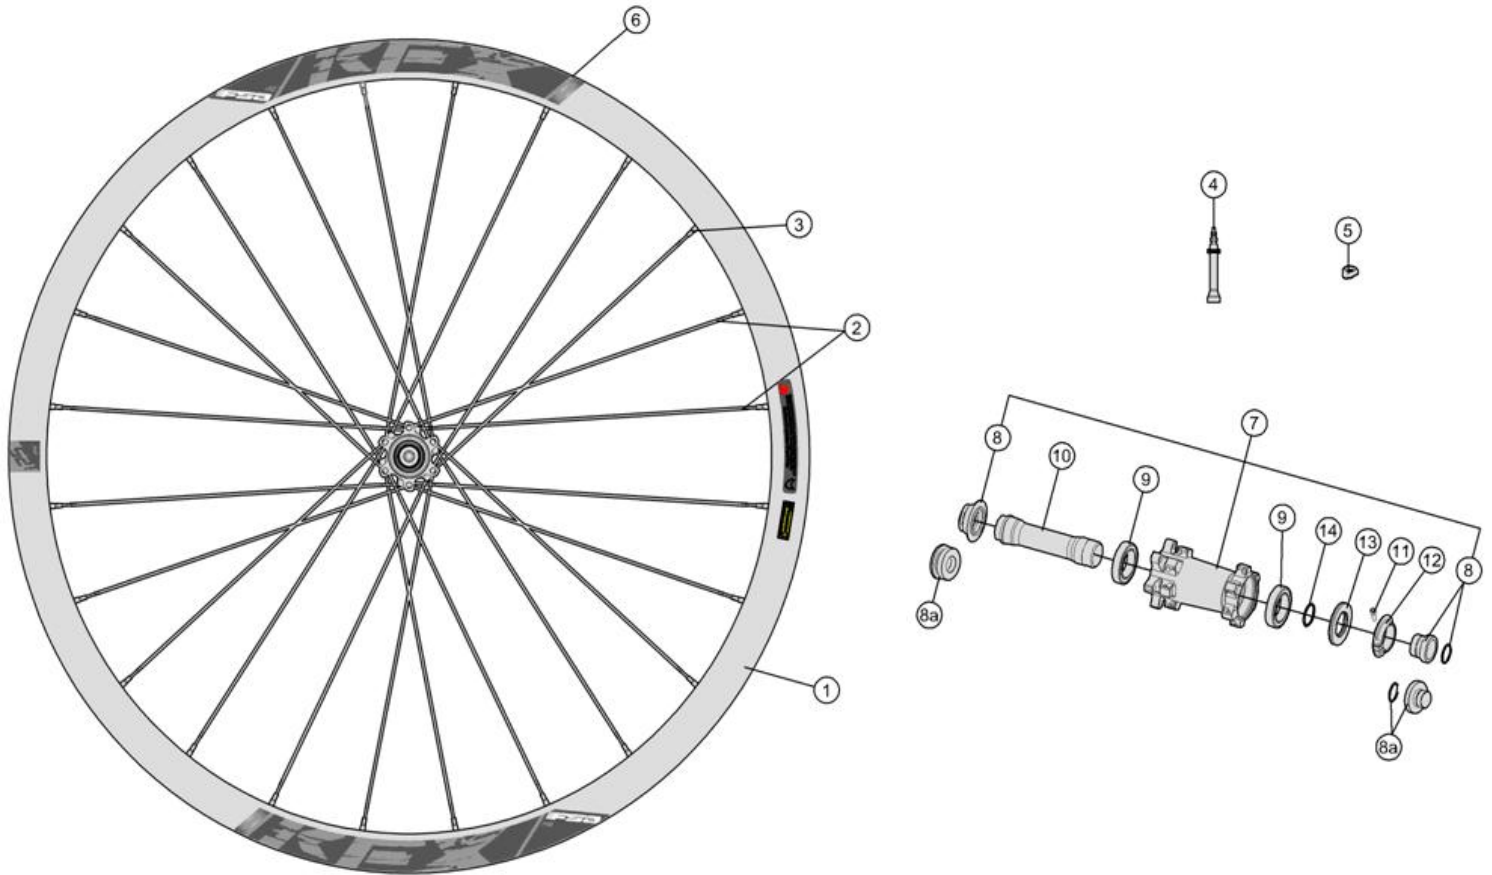

KFX i25 700C /29" Boost148 Centerlock WH-TX-923-9/148-CL KFX i25 650b /27.5" Boost148 Centerlock WH-TX-923-7/148-CL

Asymmetric, 30mm deep x30mm wide carbon hookless bead tubeless rim; Alloy P.R.A. hubs for Direct pull spokes

Item No.	FSA Code No.	Description	Notes
1	725-0078011030	RM124 Front Rim, Tubeless - 29"x24H	★Rim Sticker Kit not included
2	748-0008042010	SK032H Spoke Kit 290mm x5 pcs	★Aero spoke, Straight head for 29"
3	752-A6052	ML240 14mm Hex Brass Black Nipple Kit x5 pcs	
4	752-0780000010	E0723 Valve Extender for MTB Tubeless rim	
5	752-0117000110	E0507 Asymmetric Rim Valve Cover	
6	752-0781000000	ZJWH0648 Rim Sticker Kit	★FSA KFX 148 WideR i25 for 29"
7	752-0394002973	U1103 Front Hub Assembly	★FOX fork compatible
8	752-0423000010	EL289 Front Hub End Cap Kit	★FOX fork compatible
9	752-0123000000	MR183 Steel Bearing x1 pc	
10	752-0426000010	ME270 Front Hub Axle	
11	752-0311000001	ML347 Preload Adjustment Collar Bolt	
12	752-0432000050	MW559 Preload Adjustment Collar	
13	752-0431000010	MS335 Labyrinth Dust Spacer	
14	752-0428000110	MS015 Labyrinth Dust Spacer O-ring	

★Optional Parts

Item No.	FSA Code No.	Description	Notes
1	725-0079009030	RM125 Front Rim, Tubeless - 27.5"x24H	Rim Sticker Kit not included
2	748-0008020010	SK032D Spoke Kit 271mm x5 pcs	Aero spoke, Straight head for 27.5"
6	752-0783000000	ZJWH0647 Rim Sticker Kit	FSA KFX 148 WideR i25 for 27.5"
7	752-0395002974	U1104 Front Hub Assembly	RS-TC compatible
8a	752-0422000010	EL286 Front Hub End Cap Kit	RS-TC compatible