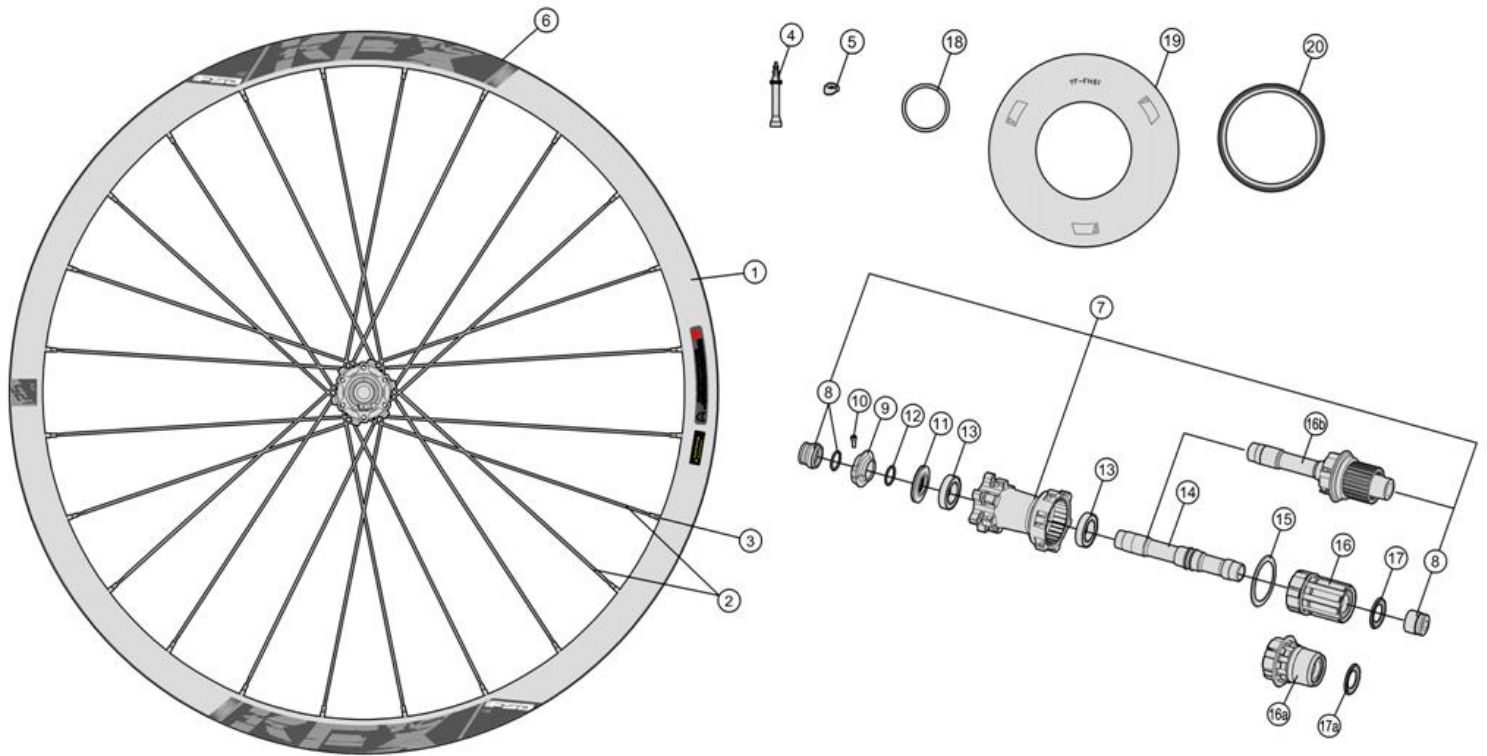

720-0056184030 WH749{WH-TX-923-9/148/TA12/S/R}KFX i25 29" Boost148 Front Wheel Disc brake Shimano compatible
720-0057174030 WH747{WH-TX-923-7/148/TA12/S/R}KFX i25 27.5" Boost148 Front Wheel Disc brake Shimano compatible
720-0056188030 WH949{WH-TX-923-9/148/TA12/XD/R}KFX i25 29" Boost148 Rear Wheel Disc brake SRAM XX1 compatible
720-0057178030 WH947{WH-TX-923-7/148/TA12/XD/R}KFX i25 27.5" Boost148 Rear Wheel Disc brake SRAM XX1 compatible

Item No.	FSA Code No.	Description	Notes
1	725-0078011030	RM124 Rear Rim, Tubeless - 29"x24H	★Rim Sticker Kit not included
2	748-0008041010	SK032G Spoke Kit 288mm x5 pcs (For Drive side)	★Aero spoke, Straight head for 29"
	748-0008042010	SK032H Spoke Kit 290mm x5 pcs (For Non-drive side)	★Aero spoke, Straight head for 29"
3	752-A6052	ML240 14mm Hex Brass Black Nipple Kit x5 pcs	
4	752-0780000010	E0723 Valve Extender for MTB Tubeless rim	
5	752-0117000110	E0507 Asymmetric Rim Valve Cover	
6	752-0781000000	ZJWH0648 Rim Sticker Kit	★FSA KFX 148 WideR i25 29"
7	752-0397002974	U2103 Rear Hub Assembly	★Shimano compatible
8	752-0011000010	EL211 Rear Hub End Cap Kit	TA-12 compatible
9	752-0433000050	MW560 Preload Adjustment Collar	
10	752-0311000001	ML347 Preload Adjustment Collar Bolt	
11	752-0430000010	MS334 Labyrinth Dust Spacer	
12	752-0429000110	MS016 Labyrinth Dust Spacer O-Ring	
13	752-0077000000	MR028 Steel Bearing x1 pc	
14	752-0427000011	ME271 Rear Hub Axle	
15	752-0124000110	MS296 Rear Hub Labyrinth Dust Spacer	Shimano / SRAM XX1 compatible
16	752-0424000000	EL291 Freehub Assembly – Shimano compatible	★Include Chromoly Steel Bearing
17	752-6563	MS268 Labyrinth Dust Spacer (Pink)	★Shimano compatible
18	752-0072000010	MW322 11 Speed Cassette Spacer	Shimano 9/10 Speed
19	752-0130000000	W1020 Wheelset Spoke Protector	★For SMN
20	752-0579000110	ME310 Tubeless Tape 25mmx8M with FSA logo	For a pair of wheelset

★Optional Parts

Item No.	FSA Code No.	Description	Notes
1	725-0079009030	RM125 Rear Rim, Tubeless - 27.5"x24H	Rim Sticker Kit not included
2	748-0008004010	SK032C Spoke Kit 269mm x5 pcs (For Drive side)	Aero spoke, Straight head for 27.5"
	748-0008020010	SK032D Spoke Kit 271mm x5 pcs (For Non-drive side)	Aero spoke, Straight head for 27.5"
6	752-0783000000	ZJWH0647 Rim Sticker Kit	FSA KFX 148 WideR i25 27.5"
7	752-0399002974	U5103 Rear Hub Assembly	SRAM XX1 compatible
16a	752-0425000000	EL292 Freehub Assembly – SRAM XX1 compatible	Include Chromoly Steel Bearings
16b	752-0784000000	EL366 Freehub Assembly– Microspline 12S w/DS End Cap w/Spindle	Include Chromoly Steel Bearings
17a	752-0385000560	MS311 Labyrinth Dust Spacer O-ring (Green)	SRAM XX1 compatible
19	752-0618008000	W1149 Wheelset Spoke Protector	For SRAM