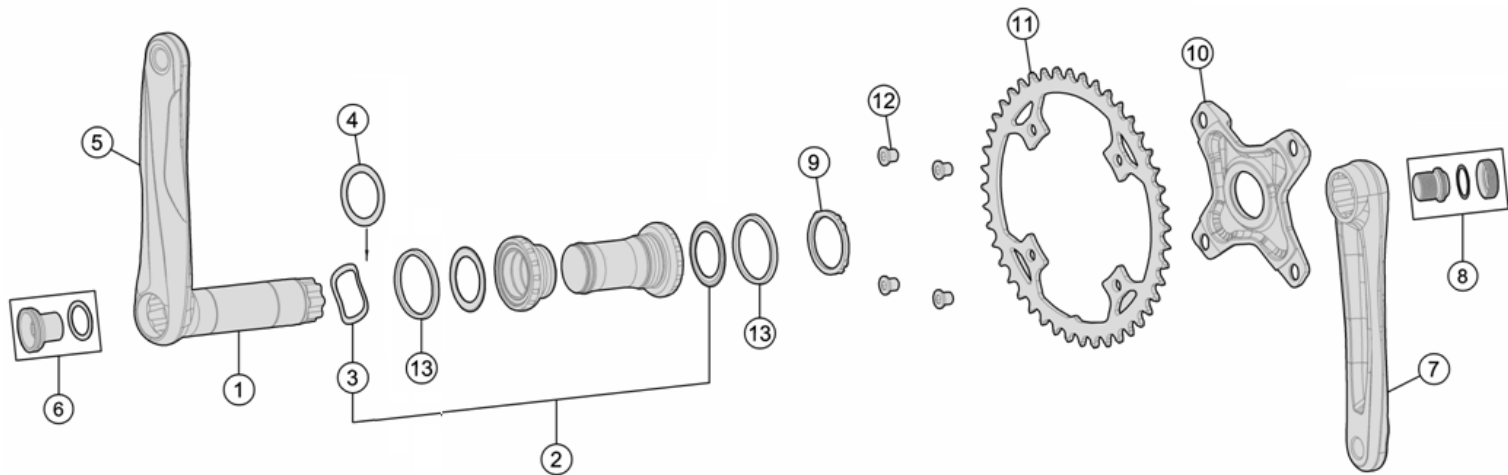

Gossamer Pro Modular Direct Mount 1X BB386EVO AGX⁺

CKM-OS6027S/DM/86 CKM-OS6027T/DM/86

AGX 1X Chainline - 50mm

Item No.	FSA Code No.	Description	Notes
1	203-00200ASAE0	A3183 ϕ 30mm Aluminum Spindle-123L	For AGX Modular BB30 Crankset
2	200-3201	BB-EVO8681 Road MegaEVO Bottom Bracket – ϕ 30mm	68mm width BSC-1.37"x24T
3	230-5002	MW083 Wave Spring Washer	
4	230-4038	MS188 Adjustable Spacer	For adjusting spindle to bottom bracket width variation
5	340-0107005090	K1659 Gossamer Alloy Left Arm with Spindle	175L ★
6	390-0026000600	ML032 Crank Bolt for Left Arm	
7	341-0088005090	K2659 Gossamer Alloy Right Arm	175L ★
8	390-0027000600	QR-21 Self-extracting Crank Bolt Assembly	
9	390-0044000600	ML549 Modular Crank System Lockring	
10	380-0459000050	W0160 Decorative Spider	
11	370-0165010050	WB475 Stamped MegaTooth Chainring (BCD 120mm) 44T	44T Aluminum Chainring ★
12	390-0003000150	ML163 Chainring bolts kit	4 pcs
13	230-0010000010	MW114 Spacer 2.5 mm	

★ Optional Parts

Item No.	FSA Code No.	Description	Notes
5	340-0107004090	K1659 Gossamer Alloy Left Arm with Spindle	172.5L
	340-0107003090		170L
	340-0107050090		167.5L
	340-0107002090		165L
7	341-0088004090	K2659 Gossamer Alloy Right Arm	172.5L
	341-0088003090		170L
	341-0088050090		167.5L
	341-0088002090		165L
11	380-0143002010	WB331 Stamped MegaTooth Chainring (BCD 120mm) 44T	44T Steel Chainring
	371-0089008050	WB138 Stamped MegaTooth Chainring (BCD 120mm) 42T	42T Aluminum Chainring
	370-0131008540	WB115 Stamped MegaTooth Chainring (BCD 120mm) 42T	42T Steel Chainring
	371-0090006050	WB068 Stamped MegaTooth Chainring (BCD 120mm) 40T	40T Aluminum Chainring
	370-0130006540	WB114 Stamped MegaTooth Chainring (BCD 120mm) 40T	40T Steel Chainring