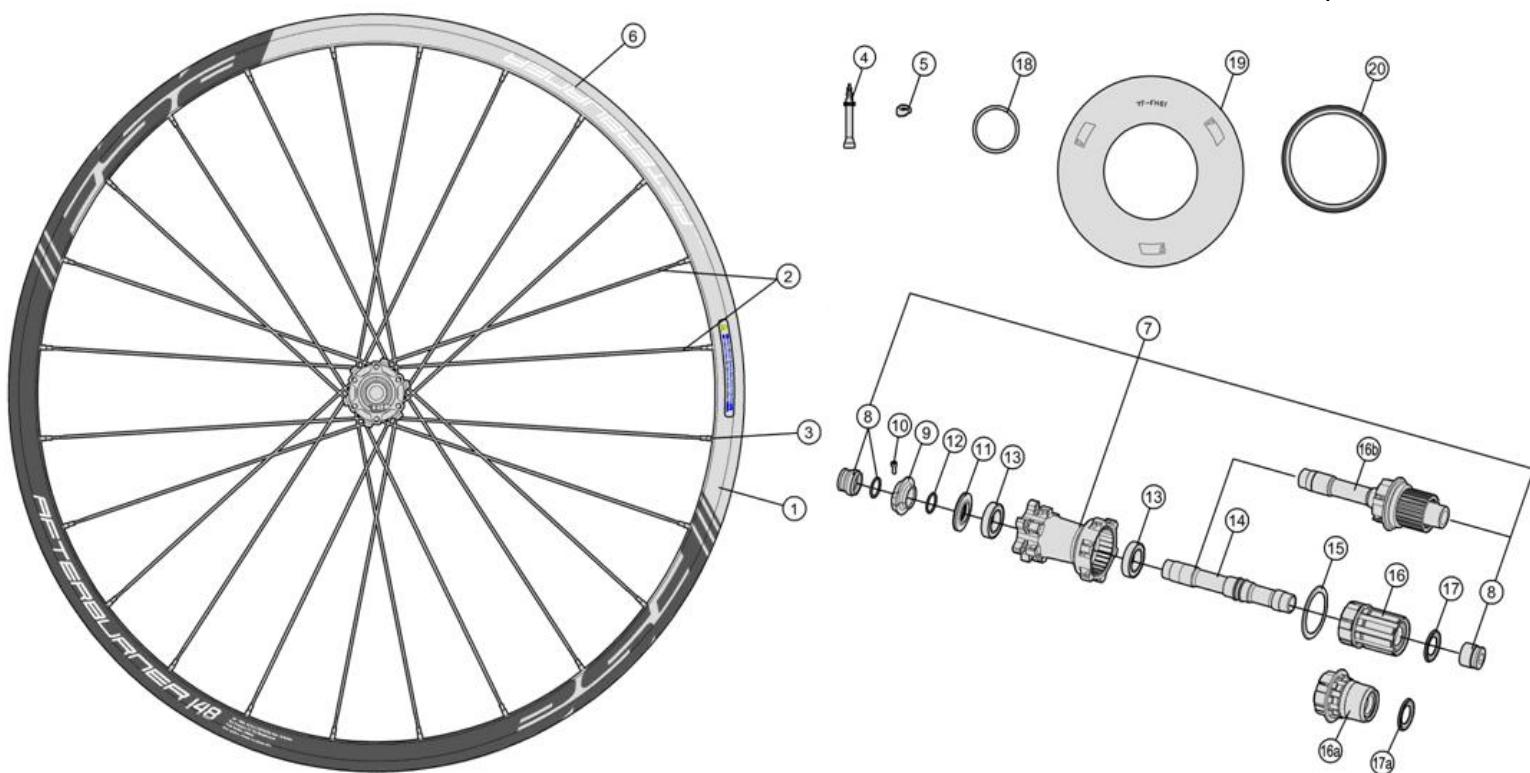

720-0025184050 WH716{WH-TX-919-9/148/TA12/S } Afterburner WideR PRA Rear Wheel Disc brake Shimano Compatible
720-0021174050 WH712{WH-TX-909-7/148/TA12/S } Afterburner WideR PRA Rear Wheel Disc brake Shimano Compatible
720-0025188050 WH916{WH-TX-919-9/148/TA12/XD} Afterburner WideR PRA Rear Wheel Disc brake SRAM XX1 compatible
720-0021178050 WH912{WH-TX-909-7/148/TA12/XD} Afterburner WideR PRA Rear Wheel Disc brake SRAM XX1 compatible

Item No.	FSA Code No.	Description	Notes
1	725-0038011050	RM034 Rear Rim, Tubeless - 29"x24H	★Rim Sticker Kit not included
2	748-0007019010	SK052E Spoke Kit 293mm x5 pcs (For Non-drive side)	★Round spoke, Straight head for 29"
2	748-0007018010	SK052D Spoke Kit 291mm x5 pcs (For Drive side)	★Round spoke, Straight head for 29"
3	752-A6052	ML240 14mm Hex Brass Black Nipple Kit x5 pcs	
4	752-0780000010	E0723 Valve Extender for MTB Tubeless rim	
5	752-0117000110	E0507 Asymmetric Rim Valve Cover	
6	752-0407000000	ZJWH0415 Rim Sticker Kit	★Afterburner WideR 148 FSA for 29"
7	752-0397002010	U2103 Rear Hub Assembly	★Shimano compatible
8	752-0011000010	EL211 Rear Hub End Cap Kit	TA-12 compatible
9	752-0433000050	MW560 Preload Adjustment Collar	
10	752-6590	ML347 Preload Adjustment Collar Bolt	
11	752-0430000010	MS334 Labyrinth Dust Spacer	
12	752-0429000110	MS016 Labyrinth Dust Spacer O-Ring	
13	752-0077000000	MR028 Steel Bearing x1 pc	
14	752-0427000011	ME271 Rear Hub Axle	
15	752-0124000110	MS296 Rear Hub Labyrinth Dust Spacer	Shimano / SRAM XX1 compatible
16	752-0424000000	EL291 Freehub Assembly – Shimano compatible	★Include Chromoly Steel Bearing
17	752-6563	MS268 Labyrinth Dust Spacer (Ponk)	★Shimano compatible
18	752-0072000010	MW322 11 Speed Cassette Spacer	Shimano 9/10 Speed
19	752-0130000000	W1020 Wheelset Spoke Protector	★For SMN
20	752-0121000000	ME227 Tubeless Rim Tape 25mm	For a pair of wheelset

★ Optional Parts

Item No.	FSA Code No.	Description	Notes
1	725-0039009050	RM033 Rear Rim, Tubeless - 27.5"x24H	Rim Sticker Kit not included
2	748-0010012010	SK052B Spoke Kit 273mm x5 pcs (For Non-drive side)	Round spoke, Straight head for 27.5"
2	748-0010005010	SK052A Spoke Kit 271mm x5 pcs (For Drive side)	Round spoke, Straight head for 27.5"
6	752-0410000000	ZJWH0418 Rim Sticker Kit	Afterburner WideR 148 FSA for 27.5"
7	752-0399002012	U5103 Rear Hub Assembly	SRAM XX1 compatible
16a	752-0425000000	EL292 Freehub Assembly – SRAM XX1 compatible	Include Chromoly Steel Bearings
16b	752-0784000000	EL366 Freehub Assembly– Microspline 12S w/DS End Cap w/Spindle	Include Chromoly Steel Bearings
17a	752-0385000560	MS311 Labyrinth Dust Spacer O-ring (Green)	SRAM XX1 compatible
19	752-0618008000	W1149 Wheelset Spoke Protector	For SRAM