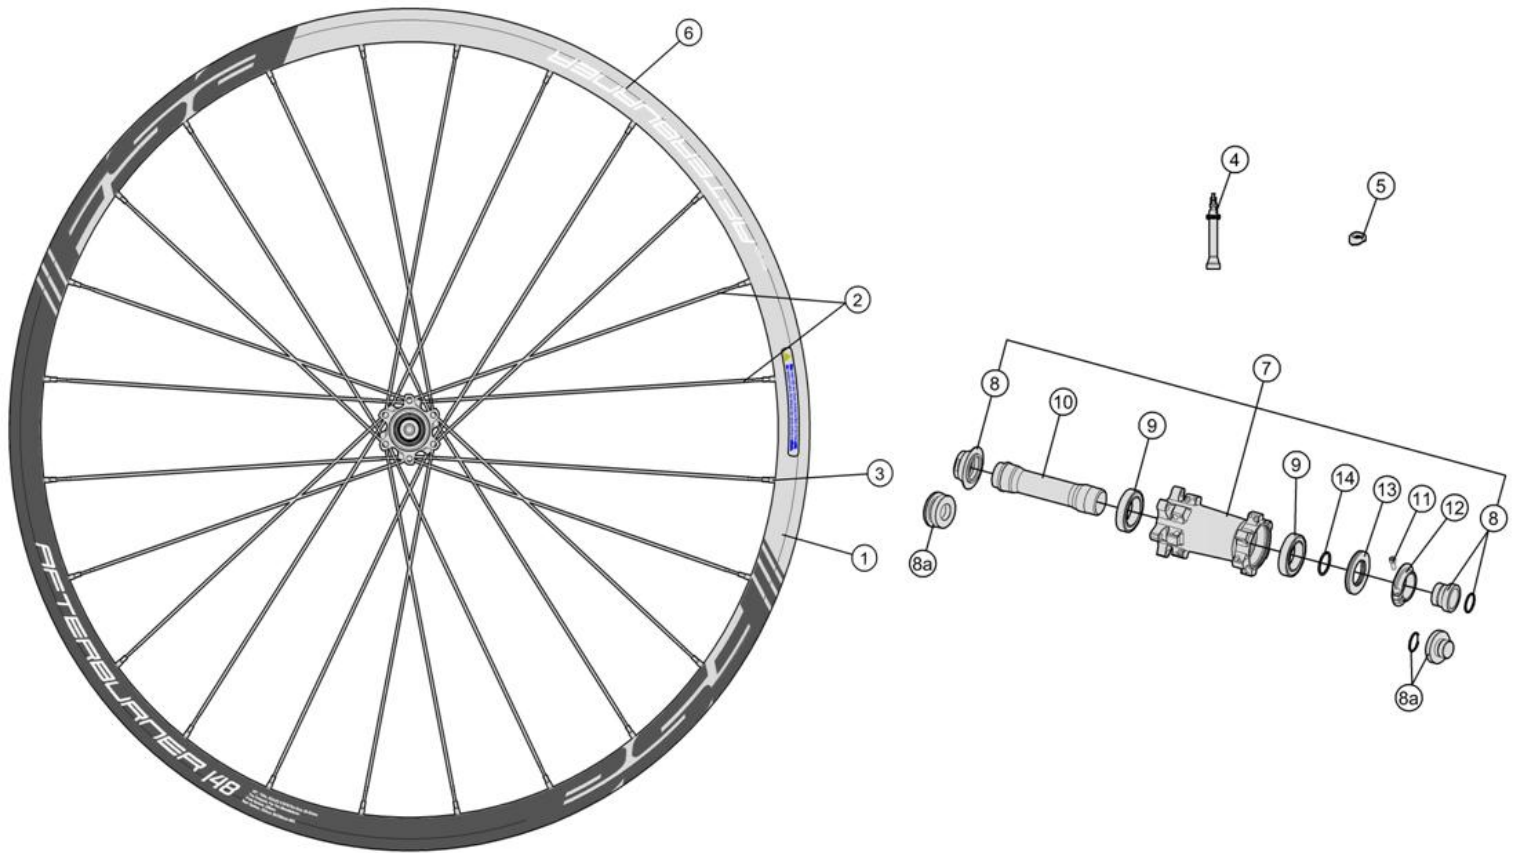

Afterburner i27 29"/700C Boost148 WH-TX-919-9/148

Afterburner i27 27.5"/650b Boost148 WH-TX-909-7/148

Asymmetric Alloy rim 25mm Deep x31mm wide ; Alloy P.R.A. hubs for Direct pull spokes

720-0025183050 WH616{WH-TX-919-9/148/FOX/ RS-TC/TA15} Afterburner PRA Front Wheel Disc brake FOX/ RS-TC compatible

720-0021173050 WH612{WH-TX-909-7/148/FOX/ RS-TC/TA15} Afterburner WideR PRA Front Wheel Disc brake FOX/ RS-TC compatible

Item No.	FSA Code No.	Description	Notes
1	725-0038011050	RM034 Front Rim, Tubeless - 29"x24H	★Rim Sticker Kit not included
2	748-0007019010	SK052E Spoke Kit 293mm x5 pcs	★Round spoke, Straight head for 29"
3	752-A6052	ML240 14mm Hex Brass Black Nipple Kit x5 pcs	
4	752-0780000010	E0723 Valve Extender for MTB Tubeless rim	
5	752-0117000110	E0507 Asymmetric Rim Valve Cover	
6	752-0407000000	ZJWH0415 Rim Sticker Kit	★FSA Afterburner WideR +148 for 29"
7	752-0394002012	U1103 Front Hub Assembly	★FOX fork compatible
8	752-0423000010	EL289 Front Hub End cap Kit	★FOX fork compatible
9	752-0123000000	MR183 Steel Bearing x1 pc	
10	752-0426000010	ME270 Front Hub Axle	
11	752-0311000001	ML347 Preload Adjustment Collar Bolt	
12	752-0432000050	MW559 Preload Adjustment Collar	
13	752-0431000010	MS335 Labyrinth Dust Spacer	
14	752-0428000110	MS015 Labyrinth Dust Spacer O-ring	

★ Optional Parts

Item No.	FSA Code No.	Description	Notes
1	725-0039009050	RM033 Front Rim, Tubeless - 27.5"x24H	Rim Sticker Kit not included
2	748-0010012010	SK052B Spoke Kit 273mm x5 pcs	Round spoke, Straight head for 27.5"
6	752-0410000000	ZJWH0418 Rim Sticker Kit	FSA Afterburner WideR +148 for 27.5"
7	752-0395002010	U1104 Front Hub Assembly	RS-TC compatible
8a	752-0422000010	EL286 Front Hub End Cap Kit	RS-TC compatible