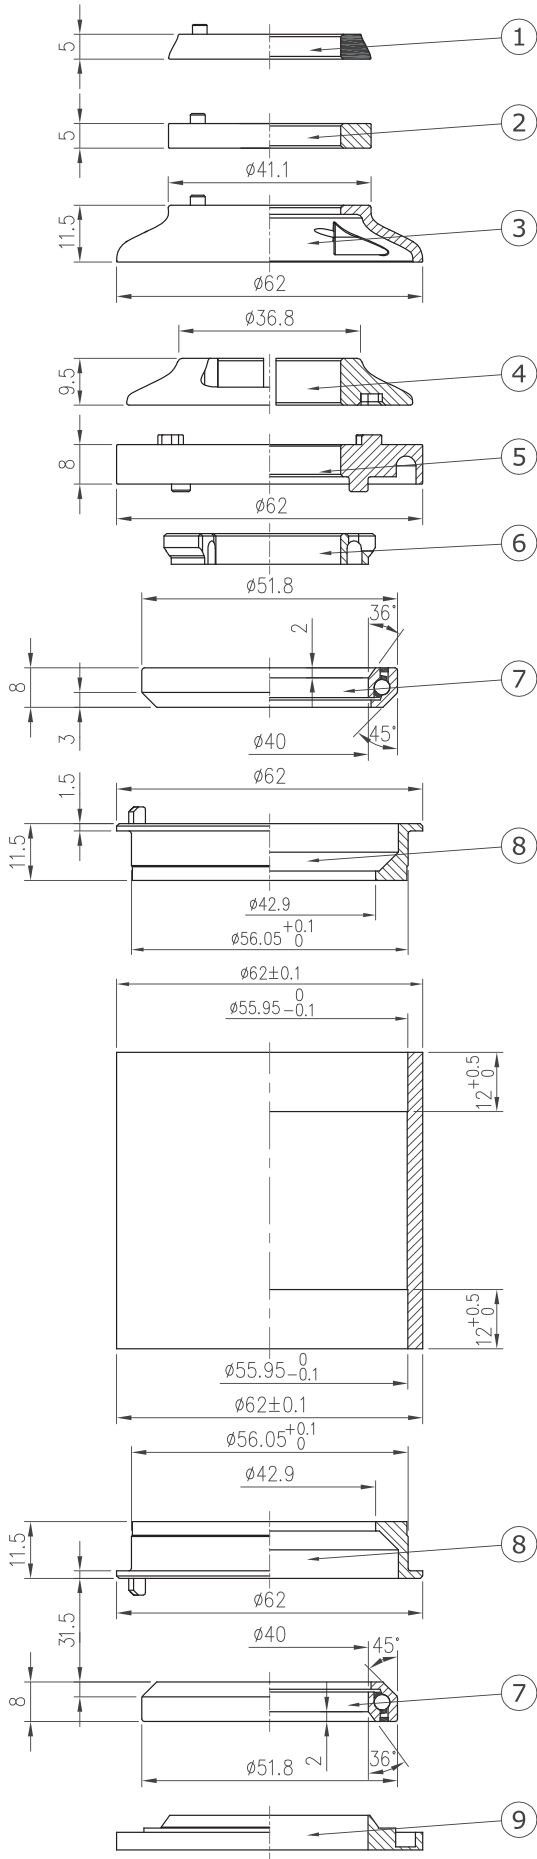

# Internal Headset(CC)

## NO.94-HBS/CR

1-1/8" / 1.5", 36° / 45° ACB

Stack Height  $31.5+6=37.5$

Weight - 216.5 grams

- For 62mm OD head tube
- For 1-1/8" to 1.5" tapered fork
- Angular Contact Bearing (Black seal)

No	Item No	Material	Qty
⑨	H6163{NO.94-HBS-2}	Alloy	1PCS
⑧	H4180{NO.94-HBS-2}	Alloy	2PCS
⑦	MR127{073E-RS}	Chrome steel	2SETS
⑥	H2474{NO.55R 1.5"/CR}	Alloy	1PCS
⑤	H2540{NO.94-HBS-2}	Alloy	1PCS
④	H2539{NO.94-HBS-2}	Alloy	1PCS
③	H2531 {NO.94-HBS/CR-2}	Alloy	1PCS
②	MW010	Alloy	1SET
①	MW675 {ST-OS-180/ICR}	Nylon	1PCS