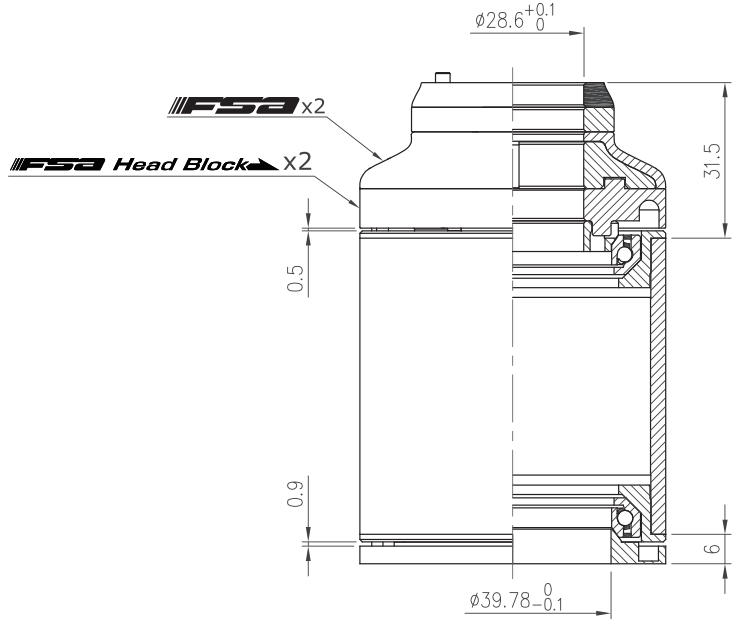

# Internal Headset(CC)

## NO.94-HBS/CR

1-1/8" / 1.5", 36° / 45° ACB

Stack Height  $31.5+6=37.5$

Weight - 216.5 grams

- For 62mm OD head tube
- For 1-1/8" to 1.5" tapered fork
- Angular Contact Bearing (Black seal)

No	Item No	Material	Qty
⑨	H6163{NO.94-HBS-2}	Alloy	1PCS
⑧	H4180{NO.94-HBS-2}	Alloy	2PCS
⑦	MR127{073E-RS}	Chrome steel	2SETS
⑥	H2474{NO.55R 1.5"/CR}	Alloy	1PCS
⑤	H2540{NO.94-HBS-2}	Alloy	1PCS
④	H2539{NO.94-HBS-2}	Alloy	1PCS
③	H2531 {NO.94-HBS/CR-2}	Alloy	1PCS
②	MW010	Alloy	1SET
①	MW675 {ST-OS-180/ICR}	Nylon	1PCS