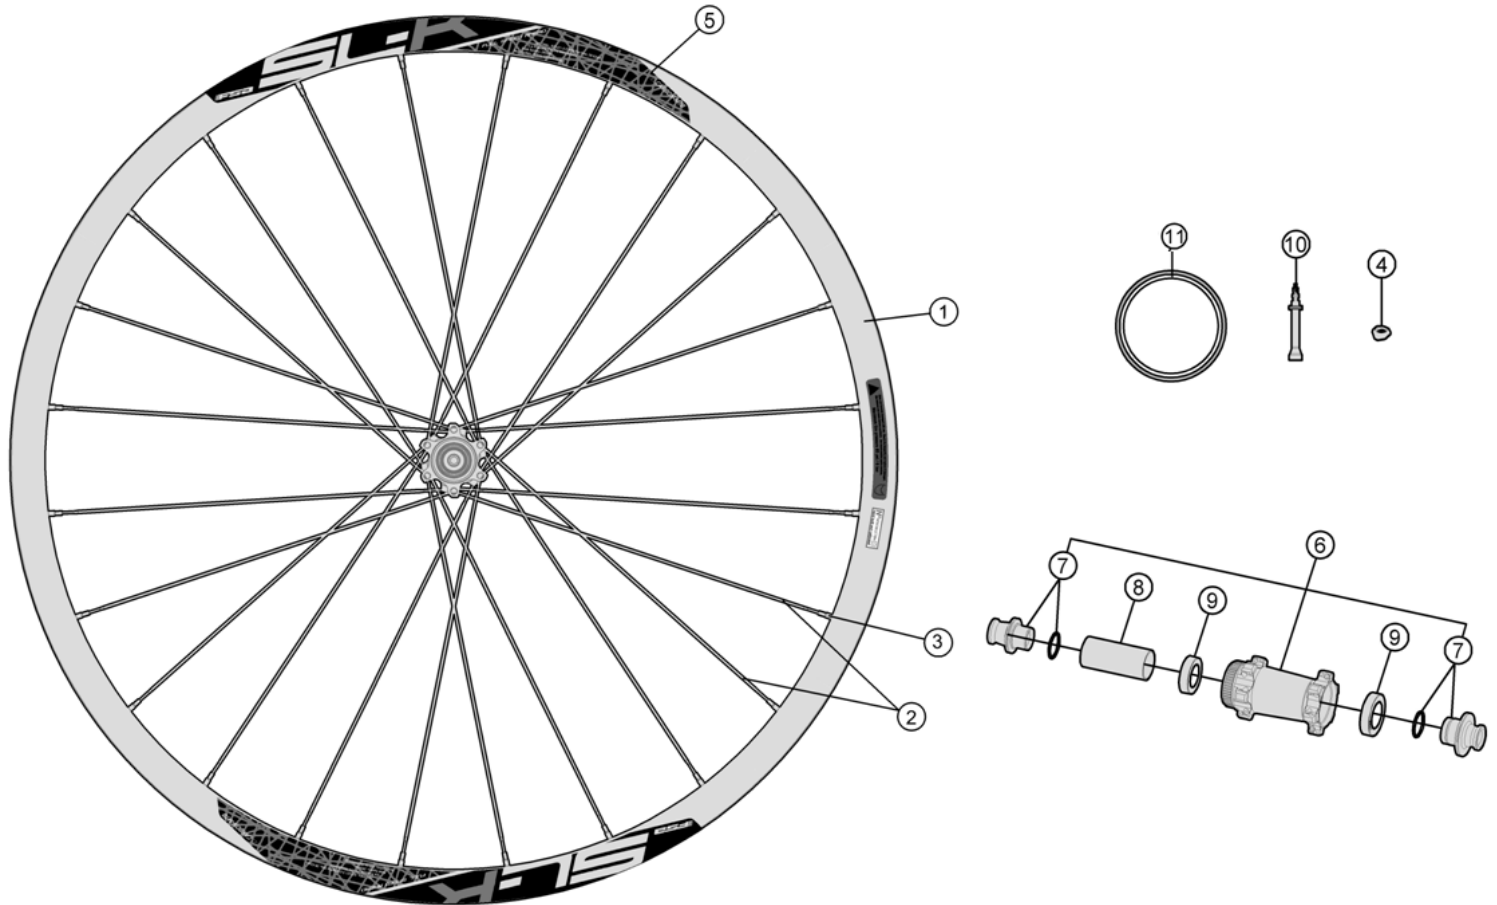

Asymmetric, 30mm deep x 30mm wide carbon Tubeless rim; Non P.R.A. hubs

720-0063183030 WHF060{WH-TX-926-9/DB-CL/TA15/F}SL-K AGX i25 29" Front Wheel CL compatible (Pressfit)

720-0079173030 WHF055{WH-TX-926-7/DB-CL/TA15/F}SL-K AGX i25 27.5" Front Wheel CL compatible (Pressfit)

Item No.	FSA Code No.	Description	Notes
1	725-0078011030	RM124 Front Rim, Tubeless - 29"x24H	★Rim Sticker Kit not included
2	748-0028042110	SK052F Spoke Kit 290mm x5 pcs	For 29"
3	752-A6052	ML240 14mm Hex Brass Black Nipple Kit x5 pcs	
4	752-0117000110	E0507 Asymmetric Rim Valve Cover	
5	752-1007000000	ZJWH0687 Rim Sticker Kit - FSA SL-K AGX i25	For 29"
6	752-0939002011	U1159 Front Hub Assembly	★TA-12 axle compatible, Centerlock
7	752-0990000010	EL421 Front Hub End Cap Kit	★TA-12 axle compatible, Centerlock
8	752-0991000000	MW718 Front Hub Spacer	
9	752-0992000000	MR017+MR183 Steel Bearing x1 pcs	
10	752-0780000010	E0723 Tubeless Valve Stem	
11	752-0581000110	ME311 Tubeless Rim Tape 30mm	For a pair of wheelset

★ Optional Parts

Item No.	FSA Code No.	Description	Notes
1	725-0079009030	RM125 Front Rim, Tubeless - 27.5"x24H	Rim Sticker Kit not included
2	748-0028020110	SK052A Spoke Kit 271mm x5 pcs	For 27.5"
5	752-1008000000	ZJWH0688 Rim Sticker Kit - FSA SL-K AGX i25	For 27.5"
6	752-1009002010	U1168 Front Hub Assembly	TA-15 axle compatible, Centerlock
7	752-0932000010	EL408 Front Hub End Cap	TA-15 axle compatible, Centerlock