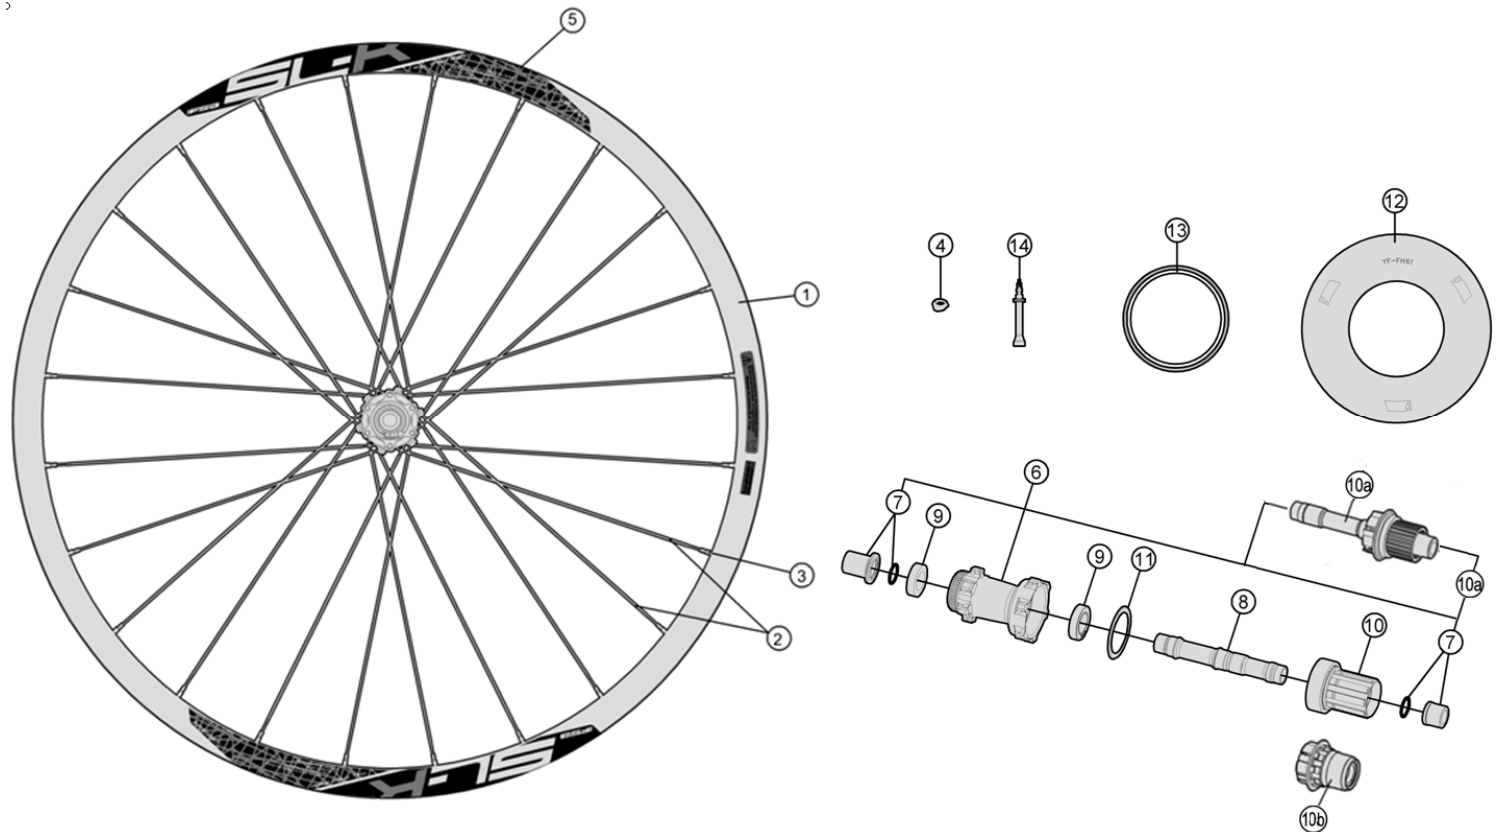

- 720-0063184030 WHS060{WH-TX-926-9/DB-CL/X12/S/R}SL-K AGX i25 29" Rear Wheel CL 11S compatible (Pressfit)
- 720-0063184031 WHS060{WH-TX-926-9/DB-CL/X12/MS/R}SL-K AGX i25 29" Rear Wheel CL 12S (MicroSpline) compatible (Pressfit)
- 720-0063188030 WHX060{WH-TX-926-9/DB-CL/X12/XD/XDR/R}SL-K AGX i25 29" Rear Wheel CL XD compatible (Pressfit)
- 720-0079174030 WHS055{WH-TX-926-7/DB-CL/X12/S/R}SL-K AGX i25 27.5" Rear Wheel CL 11S compatible (Pressfit)
- 720-0079174031 WHS055{WH-TX-926-7/DB-CL/X12/MS/R}SL-K AGX i25 27.5" Rear Wheel CL 12S (MicroSpline) compatible (Pressfit)
- 720-0079178030 WHX055{WH-TX-926-7/DB-CL/X12/XD/XDR/R}SL-K AGX i25 27.5" Rear Wheel CL XD compatible (Pressfit)

Item No.	FSA Code No.	Description	Notes
1	725-0078011030	RM124 Rear Rim, Tubeless - 29"x24H	Rim Sticker Kit not included
2	748-0028042110	SK052F Spoke Kit 290mm x5 pcs	For Non-drive side, 29"
	748-0028041110	SK052G Spoke Kit 288mm x5 pcs	For Drive side, 29"
3	752-A6052	ML240 14mm Hex Brass Black Nipple Kit x5 pcs	
4	752-0117000110	E0507 Asymmetric Rim Valve Cover	
5	752-1007000000	ZJWH0687 Rim Sticker Kit - FSA SL-K AGX i25	For 29"
6	752-0993002011	U2159 Rear Hub Assembly - Shimano compatible	★X12 axle compatible, Non-Microspline
7	752-0850000010	EL393 Rear Hub End Cap Kit	★Non-Micro Spline, Centerlock
8	752-0996000010	ME391 Rear Hub Axle	★Non-Micro Spline, Centerlock
9	752-0495000003	MR028 + MR017 Steel Bearing x1 pc	For Centerlock
10	752-0424000000	EL291 Freehub Assembly- Shimano compatible	★Include Bearing, Non-Micro Spline
11	752-0072000010	MW322 11 Speed Cassette Spacer	Shimano N10/11
12	752-0130000000	W1020 Wheelset Spoke Protector	★X12 Shimano compatible
13	752-0581000110	ME311 Tubeless Rim Tape 30mm	For a pair of wheelset
14	752-0780000010	E0723 Tubeless Valve Stem	

★ Optional Parts

Item No.	FSA Code No.	Description	Notes
1	725-0079009030	RM125 Rear Rim, Tubeless - 27.5"x24H	Rim Sticker Kit not included
2	748-0028004110	SK052I Spoke Kit 269mm x5 pcs	For Non-drive side
	748-0028020110	SK052A Spoke Kit 271mm x5 pcs	For Drive side
5	752-1008000000	ZJWH0688 Rim Sticker Kit - FSA SL-K AGX i25	For 27.5"
6a	752-0993002012	U2159 Rear Hub Assembly - Shimano 12S compatible	X12 axle compatible, Microspline
6b	752-0994002011	U5159 Rear Hub Assembly - SRAM 12S XD/XDR compatible	X12 axle compatible, Centerlock
7	752-1014000010	EL429 Rear Hub End Cap Kit	Micro Spline, Centerlock
8	752-1010000010	ME413 Rear Hub Axle	Micro Spline, Centerlock
10a	752-0936000000	EL397 Freehub Assembly – Microspline 12S w/Spindle, DS End Cap	Include Bearings
10b	752-0995000000	EL422 Freehub Assembly – SRAM XD/XDR compatible	Include Bearings
12	752-0618008000	W1149 Wheelset Spoke Protector	SRAM 50T compatible