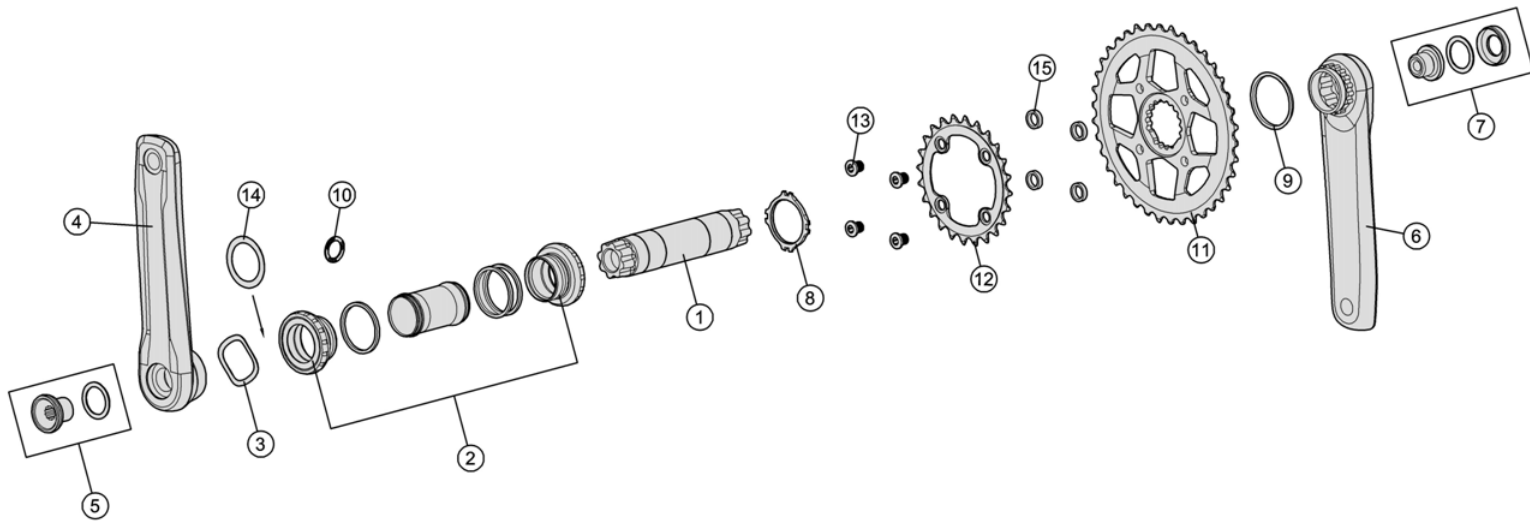

K-Force Light ABS BB392EVO Modular 2X

CKM-OS9510CC/92

With MegaEVO BB-EVO7000

Hollow carbon fiber arm with UD finish

Item No.	FSA Code No.	Description	Notes
1	203-0006049060	A3161 BB392EVO Aluminum Spindle- ϕ 30mm	For MTB Modular BB30 Crankset
2	200-3213	BB-EVO7000 MTB MegaEVO Bottom Bracket – ϕ 30mm	For MTB BB392EVO crankset ★
3	230-5002	MW083 Wave Spring Washer	
4	340-0092005030	K1587 K-Force Light Left Arm	175L ★
5	390-0091000600	ML577 Crank Bolt for Left Arm	For MTB Modular BB392EVO Crankset
6	341-0074005030	K2587 K-Force Light Right Arm	175L ★
7	390-0028000601	QR-19 Self-extracting Crank Bolt Assembly	
8	390-0044000600	ML549 Modular Crank System Lockring	
9	230-0026000600	MW489 Spacer 3mm	
10	390-1200N	MW040 Pedal washer for Carbon crank	
11	380-0330003050	WB433 Alloy Chainring (Direct Mount) 36T	36/26 M11 ★Optional parts
12	380-0336003050	WC114 Alloy Chainring, (BCD 68mm) 26T	
13	390-0061000010	ML021 Chainring Bolt Kit	
14	230-4038	MS188 Adjustable Spacer	for adjusting spindle movement side to side in the bottom bracket
15	390-0092000010	MW058K Chainring spacers (3.5mm)	

Convertible spider design for different chainring and chainline configuration

Item No.	FSA Code No.	Description	Notes
1	203-0006049060	A3161 BB392EVO Aluminum Spindle-φ30mm	
2	200-3213	BB-EVO7000 MTB MegaEVO Bottom Bracket – φ30mm	
3	230-5002	MW083 Wave Spring Washer	
4	340-0092005030	K1587 K-Force Light Left Arm	175L ★
5	390-0091000600	ML577 Crank Bolt for Left Arm	For MTB Modular BB392EVO Crankset
6	341-0074005030	K2587 K-Force Light Right Arm	175L ★
7	390-0028000601	QR-19 Self-extracting Crank Bolt Assembly	
8	390-0044000600	ML549 Modular Crank System Lockring	
9	230-0026000600	MW489 Spacer 3mm	
10	390-1200N	MW040 Pedal washer for Carbon crank	
11	380-0322017050	WA210 Alloy MegaTooth Chainring 38T	1x11 ★Optional parts
12	230-4038	MS188 Adjustable Spacer	for adjusting spindle movement side to side in the bottom bracket