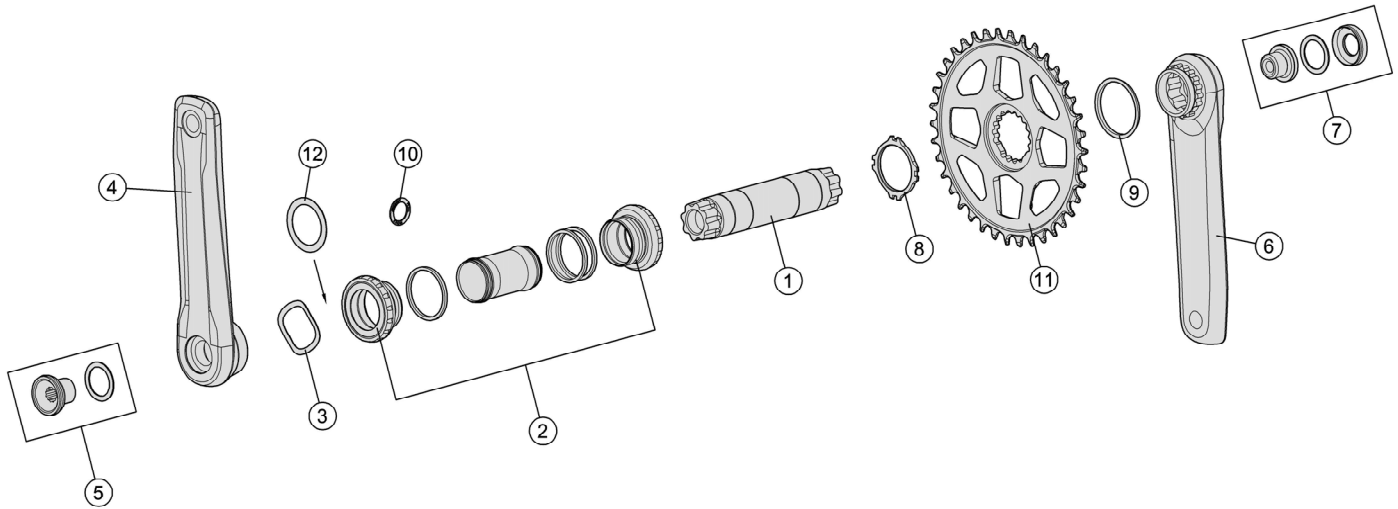

K-Force Light ABS BB392EVO Modular 2X

CKM-OS9510CC/92

With MegaEVO BB-EVO7000

Hollow carbon fiber arm with UD finish

Item No.	FSA Code No.	Description	Notes
1	203-0006049060	A3161 BB392EVO Aluminum Spindle- ϕ 30mm	For MTB Modular BB30 Crankset
2	200-3213	BB-EVO7000 MTB MegaEVO Bottom Bracket – ϕ 30mm	For MTB BB392EVO crankset ★
3	230-5002	MW083 Wave Spring Washer	
4	340-0092005030	K1587 K-Force Light Left Arm	175L ★
5	390-0091000600	ML577 Crank Bolt for Left Arm	For MTB Modular BB392EVO Crankset
6	341-0074005030	K2587 K-Force Light Right Arm	175L ★
7	390-0028000601	QR-19 Self-extracting Crank Bolt Assembly	
8	390-0044000600	ML549 Modular Crank System Lockring	
9	230-0026000600	MW489 Spacer 3mm	
10	390-1200N	MW040 Pedal washer for Carbon crank	
11	380-0330003050	WB433 Alloy Chainring (Direct Mount) 36T	36/26 M11 ★Optional parts
12	380-0336003050	WC114 Alloy Chainring, (BCD 68mm) 26T	
13	390-0061000010	ML021 Chainring Bolt Kit	
14	230-4038	MS188 Adjustable Spacer	for adjusting spindle movement side to side in the bottom bracket
15	390-0092000010	MW058K Chainring spacers (3.5mm)	

Convertible spider design for different chainring and chainline configuration

Item No.	FSA Code No.	Description	Notes
1	203-0006049060	A3161 BB392EVO Aluminum Spindle-φ30mm	
2	200-3213	BB-EVO7000 MTB MegaEVO Bottom Bracket – φ30mm	
3	230-5002	MW083 Wave Spring Washer	
4	340-0092005030	K1587 K-Force Light Left Arm	175L ★
5	390-0091000600	ML577 Crank Bolt for Left Arm	For MTB Modular BB392EVO Crankset
6	341-0074005030	K2587 K-Force Light Right Arm	175L ★
7	390-0028000601	QR-19 Self-extracting Crank Bolt Assembly	
8	390-0044000600	ML549 Modular Crank System Lockring	
9	230-0026000600	MW489 Spacer 3mm	
10	390-1200N	MW040 Pedal washer for Carbon crank	
11	380-0322017050	WA210 Alloy MegaTooth Chainring 38T	1x11 ★Optional parts
12	230-4038	MS188 Adjustable Spacer	for adjusting spindle movement side to side in the bottom bracket