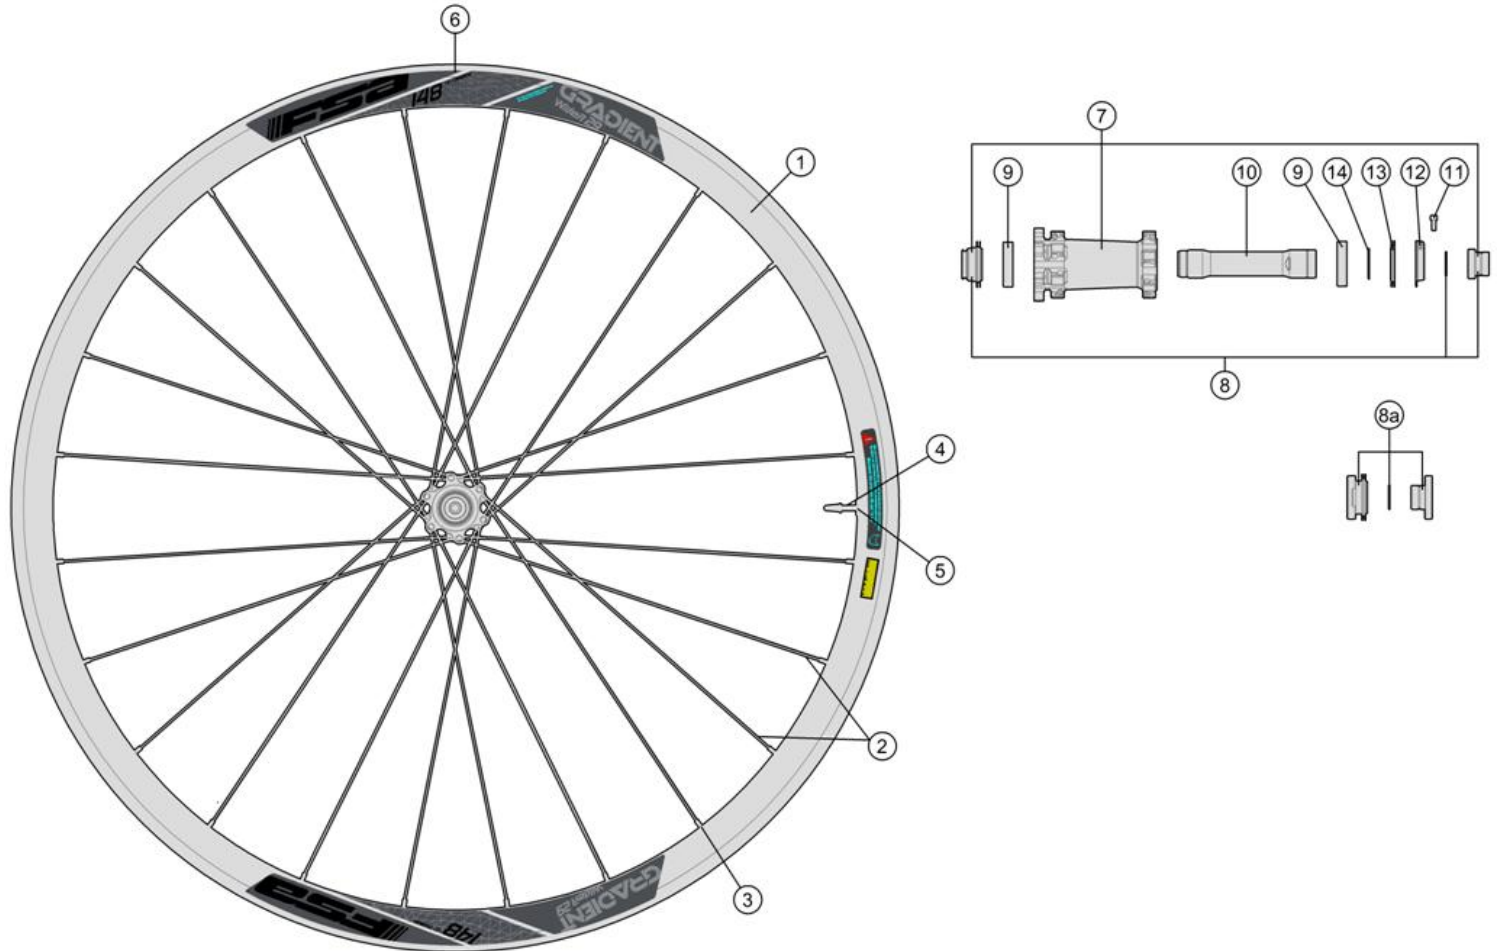

Gradient WideR29 700C/29" Boost148 WH-TX-927-9/148

Gradient WideR29 650b/27.5" Boost148 WH-TX-937-7/148

Asymmetric, 30mm deep x 35mm wide carbon Tubeless rim; Alloy P.R.A. hubs for Direct pull spokes

720-0044173030 WH655(WH-TX-927-7/148/FOX/TA15/BKG) Front wheel w/Torque Caps

720-0042183030 WH657(WH-TX-937-9/148/FOX/TA15/BKG) Front wheel w/Torque Caps

Item No.	FSA Code No.	Description	Notes
1	725-0080011030	RM126 Front Rim, Tubeless - 29"x24H	★Rim Sticker Kit not included
2	748-0028042110	SK052F Spoke Kit 290mm x5 pcs	★Round spoke, Straight head for 29"
3	752-0473000140	ML240 14mm Hex Brass Black Nipple Kit x5 pcs	
4	752-0118000000	E0508 Tubeless Valve Stem	
5	752-0117000110	E0507 Asymmetric Rim Valve Cover	
6	752-0622000000	ZJWH0600 Rim Sticker Kit	★Gradient Wider +148 FSA logo for 29"
7	752-0394020010	U1103 Front Hub Assembly	★FOX fork compatible
8	752-0423000010	EL289 Front Hub End Cap Kit	★FOX fork compatible
9	752-0123000000	MR183 Steel Bearing x1 pc	
10	752-0426000010	ME270 Front Hub Axle	
11	752-0311000000	ML347 Preload Adjustment Collar Bolt	
12	752-0432000050	MW559 Preload Adjustment Collar	
13	752-0431000010	MS335 Labyrinth Dust Spacer	
14	752-0428000110	MS015 Labyrinth Dust Spacer O-ring	

★ Optional Parts

Item No.	FSA Code No.	Description	Notes
1	725-0081009030	RM127 Front Rim, Tubeless - 27.5"x24H	Rim Sticker Kit not included
2	748-0028020110	SK052A Spoke Kit 271mm x5 pcs	Round spoke, Straight head for 27.5"
6	752-0621000000	ZJWH0599 Rim Sticker Kit	Gradient Wider +148 FSA logo for 27.5"
7	752-0395002013	U1104 Front Hub Assembly	Torque Caps compatible
8a	752-0422000010	EL286 Front Hub End Cap Kit	Torque Caps compatible