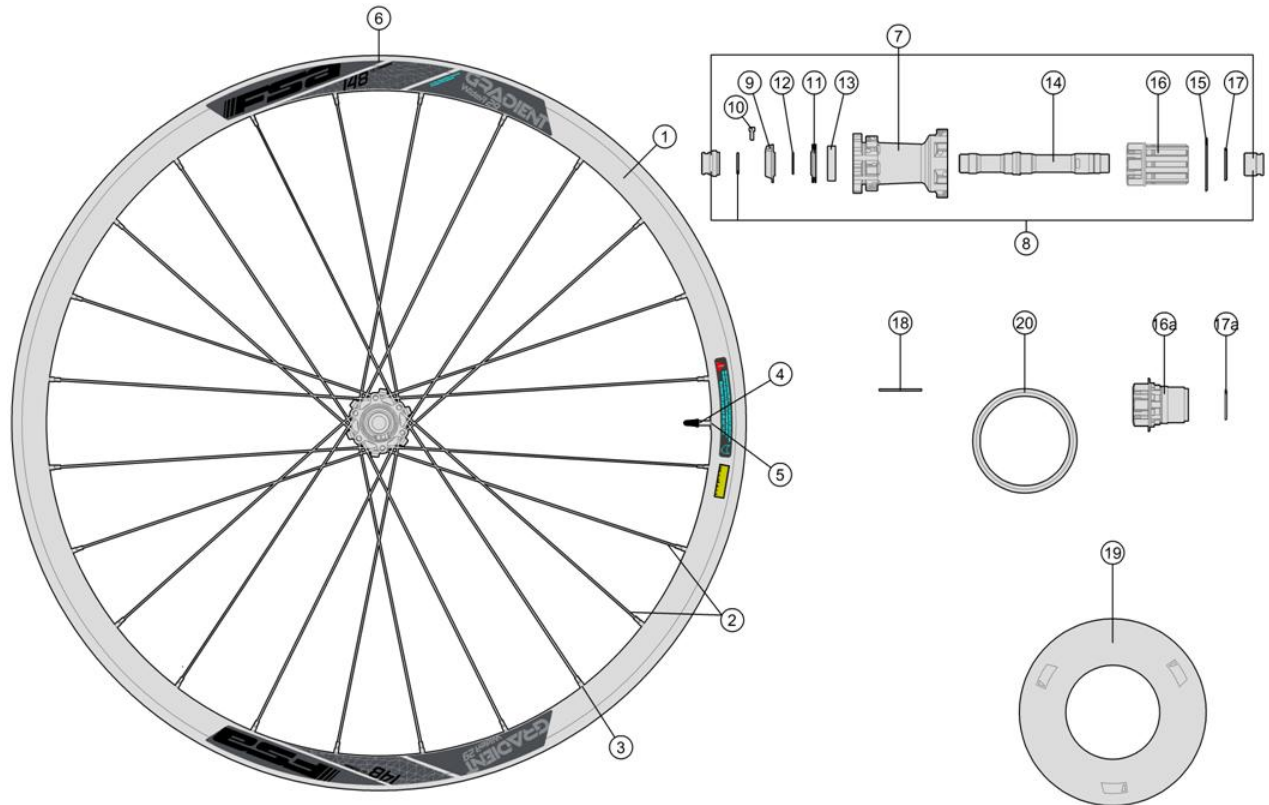

720-0044174030 WH755{WH-TX-927-7/148/TA12/S/BKG}11S Rear wheel
720-0044178030 WH955{WH-TX-927-7/148/TA12/XD/BKG}XX1 Rear wheel
720-0042184030 WH757{WH-TX-937-9/148/TA12/S/BKG}11S Rear wheel
720-0042188030 WH957{WH-TX-937-9/148/TA12/XD/BKG}XX1 Rear wheel

Item No.	FSA Code No.	Description	Notes
1	725-0080011030	RM126 Rear Rim, Tubeless - 29"x24H	★Rim Sticker Kit not included
2	748-0028042110	SK052F Spoke Kit 290mm x5 pcs (For Non-drive side)	★Round spoke, straight head for 29"
	748-0028041110	SK052G Spoke Kit 288mm x5 pcs (For Drive side)	★Round spoke, straight head for 29"
3	752-0473000140	ML240 14mm Hex Brass Black Nipple Kit x5 pcs	
4	752-0118000000	E0508 Tubeless Valve Stem	
5	752-0117000110	E0507 Asymmetric Rim Valve Cover	
6	752-0622000000	ZJWH0600 Rim Sticker Kit	★Gradient Wider+148 FSA logo for 29"
7	752-0397002013	U2103 Rear Hub Assembly	★Shimano compatible
8	752-0011000010	EL211 Rear Hub End Cap Kit	TA-12 compatible
9	752-0433000050	MW560 Preload Adjustment Collar	
10	752-0311000000	ML347 Preload Adjustment Collar Bolt	
11	752-0430000010	MS334 Labyrinth Dust Spacer	
12	752-0429000110	MS016 Labyrinth Dust Spacer O-Ring	
13	752-0077000000	MR028 Steel Bearing x1 pc	
14	752-0427000011	ME271 Rear Hub Axle	
15	752-0124000110	MS296 Rear Hub Labyrinth Dust Spacer	Shimano / SRAM XX1 compatible
16	752-0424000000	EL291 Freehub Assembly – Shimano compatible	★Include Chromoly Steel Bearing
17	752-6563OE	MS268 Labyrinth Dust Spacer	★
18	752-0072000010	MW322 11 Speed Cassette Spacer	Shimano 10/11 Speed
19	752-0130000000	W1020 Wheelset Spoke Protector	★For SMN
20	752-0581000110	ME311 Tubeless Rim Tape 30mm	For a pair wheelset

★ Optional Parts

Item No.	FSA Code No.	Description	Notes
1	725-0081009030	RM127 Rear Rim, Tubeless - 27.5"x24H	Rim Sticker Kit not included
2	748-0028004110	SK052I Spoke Kit 269mm x5 pcs (For Drive side)	Round spoke, Straight head for 27.5"
	748-0028020110	SK052A Spoke Kit 271mm x5 pcs (For Non-drive side)	Round spoke, Straight head for 27.5"
6	752-0621000000	ZJWH0599 Rim Sticker Kit	SL-K Wider +148 FSA logo) for 27.5"
7	752-0399002013	U5103 Rear Hub Assembly	SRAM XX1 compatible
16a	752-0425000000	EL292 Freehub Assembly – SRAM XX1 compatible	Include Chromoly Steel Bearings
17a	752-0385000560	MS311 Labyrinth Dust Spacer O-ring (Green)	SRAM XX1 compatible
19	752-0618008000	W1149 Wheelset Spoke Protector	★For SRAM