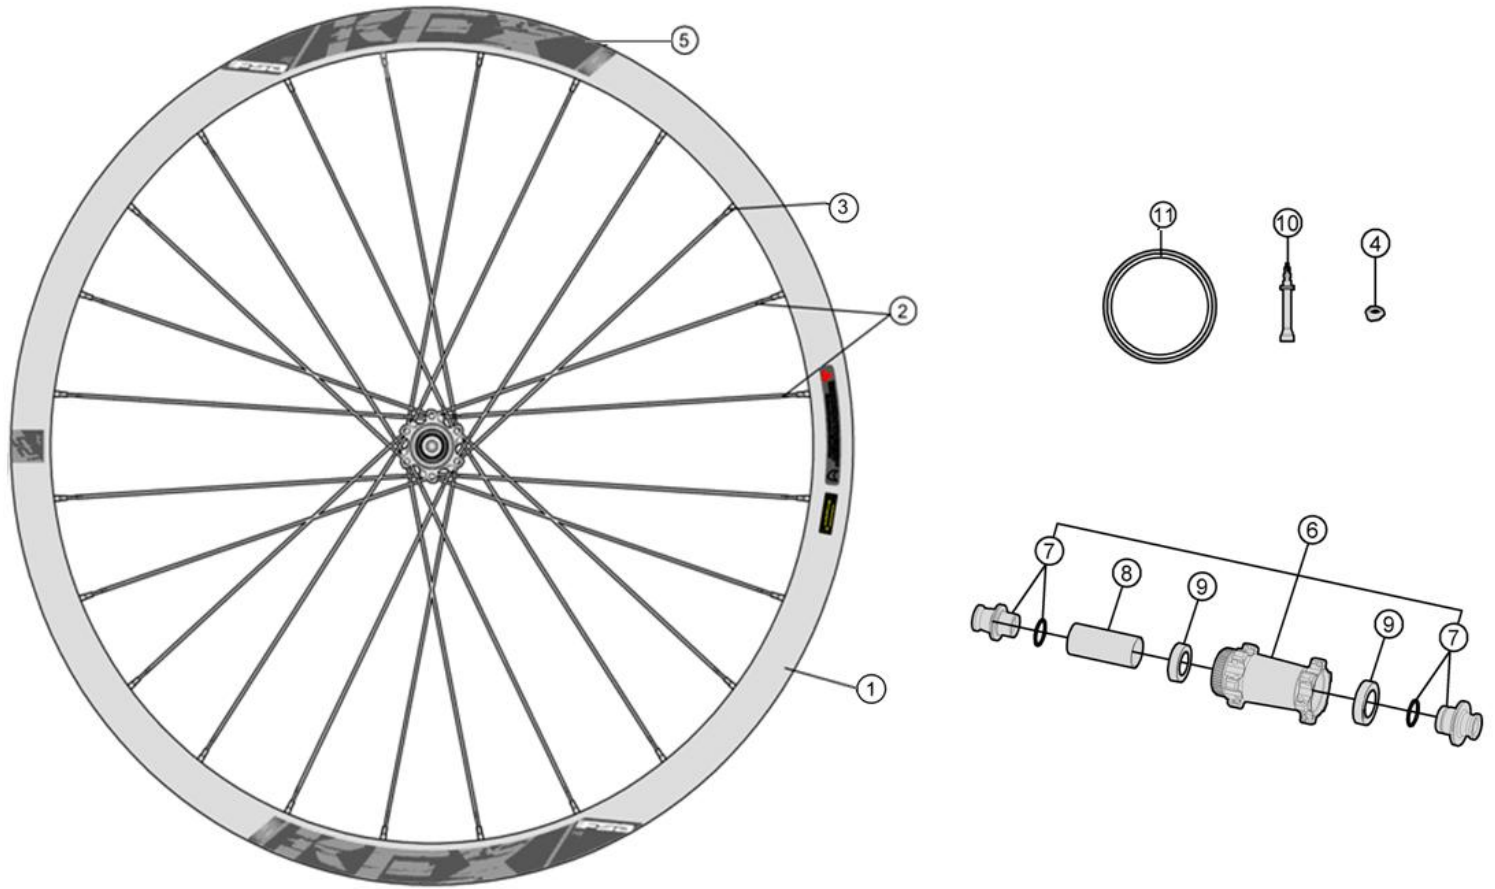

Asymmetric, 30mm deep x30mm wide carbon hookless bead tubeless rim; Non P.R.A. hubs

- 720-0074183030 WH649{WH-TX-923-9/148/FOX/TA15} KFX i25 29" Boost148 Front Wheel 6-B compatible (Pressfit)
- 720-0061183030 WH650{WH-TX-923-9/148/DB-CL/FOX/TA15} KFX i25 29" Boost148 Front Wheel CL compatible (Pressfit)
- 720-0082173030 WH647{WH-TX-923-7/148/FOX/TA15} KFX i25 27.5" Boost148 Front Wheel 6-B compatible (Pressfit)
- 720-0057173031 WH648{WH-TX-923-7/148/DB-CL/FOX/TA15} KFX i25 27.5" Boost148 Front Wheel CL compatible (Pressfit)

Item No.	FSA Code No.	Description	Notes
1	725-0078011030	RM124 Front Rim, Tubeless - 29"x24H	★Rim Sticker Kit not included
2	748-0008042010	SK032H Spoke Kit 290mm x5 pcs	★For 29"
3	752-A6052	ML240 14mm Hex Brass Black Nipple Kit x5 pcs	
4	752-0117000110	E0507 Asymmetric Rim Valve Cover	
5	752-0781000000	ZJWH0648 Rim Sticker Kit -FSA KFX 148 i25 29	★For 29"
6	752-0827002870	U1154 Front Hub Assembly	★TA-15 axle compatible, 6-B
7	752-0931000750	EL407 Front Hub End Cap Kit	★TA-15 axle compatible, 6-B
8	752-0934000000	MW455 Front Hub Spacer	★TA-15 axle compatible, 6-B
9	752-0123000001	MR183 Steel Bearing x2 pcs	★TA-15 axle compatible, 6-B
10	752-0780000010	E0723 Tubeless Valve Stem	
11	752-0581000110	ME311 Tubeless Rim Tape 30mm	For a pair of wheelset