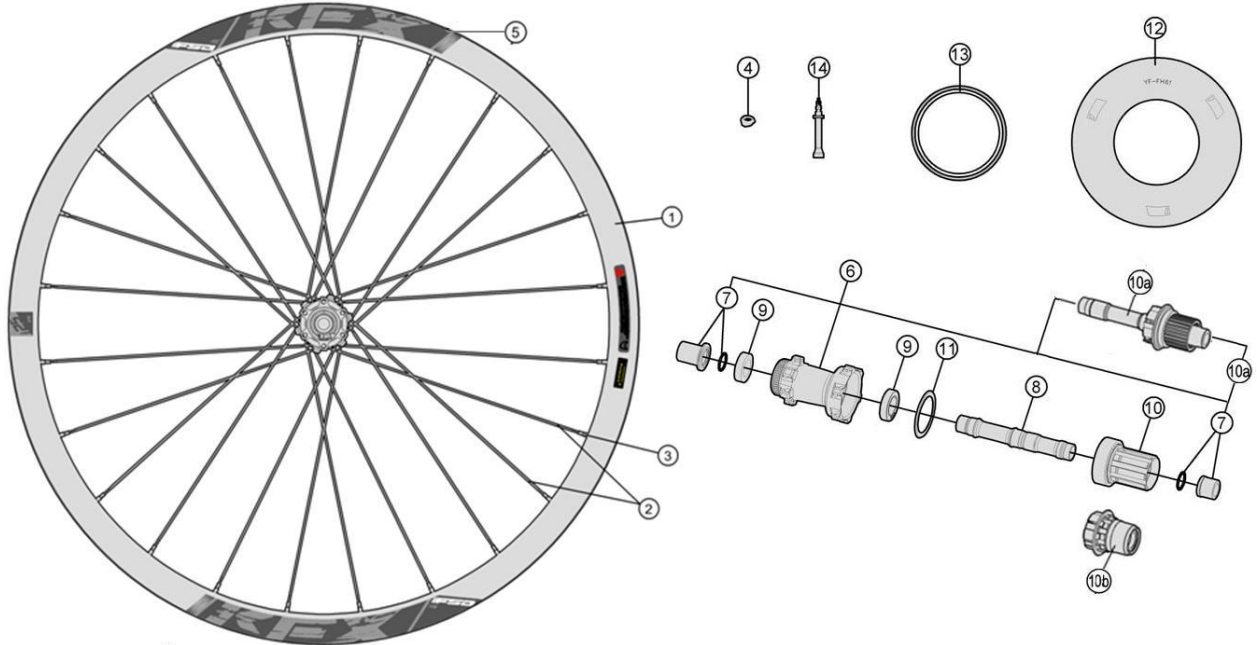

- 720-0074184030 WH749{WH-TX-923-9/148/TA12/S}KFX i25 29" Boost148 Rear Wheel 6-B 11S compatible (Pressfit)
- 720-0074184031 WH749{WH-TX-923-9/148/TA12/MS}KFX i25 29" Boost148 Rear Wheel 6-B 12S(MicroSpline) compatible (Pressfit)
- 720-0074188030 WH949{WH-TX-923-9/148/TA12/XD}KFX i25 29" Boost148 Rear Wheel 6-B XX1 compatible (Pressfit)
- 720-0061184030 WH750{WH-TX-923-9/148/DB-CL/TA12/S}KFX i25 29" Boost148 Rear Wheel CL 11S compatible (Pressfit)
- 720-0061184031 WH750{WH-TX-923-9/148/DB-CL/TA12/MS}KFX i25 29" Boost148 Rear Wheel CL 12S(MicroSpline) compatible (Pressfit)
- 720-0061188030 WH950{WH-TX-923-9/148/DB-CL/TA12/XD}KFX i25 29" Boost148 Rear Wheel CL XX1 compatible (Pressfit)
- 720-0082174030 WH747{WH-TX-923-7/148/TA12/S}KFX i25 27.5" Boost148 Rear Wheel 6-B 11S compatible (Pressfit)
- 720-0082174031 WH747{WH-TX-923-7/148/TA12/MS}KFX i25 27.5" Boost148 Rear Wheel 6-B 12S(MicroSpline) compatible (Pressfit)
- 720-0082178030 WH947{WH-TX-923-7/148/TA12/XD}KFX i25 27.5" Boost148 Rear Wheel 6-B XX1 compatible (Pressfit)
- 720-0057174031 WH748{WH-TX-923-7/148/DB-CL/TA12/S}KFX i25 27.5" Boost148 Rear Wheel CL 11S compatible (Pressfit)
- 720-0057174032 WH748{WH-TX-923-7/148/DB-CL/TA12/MS}KFX i25 27.5" Boost148 Rear Wheel CL 12S(MicroSpline) compatible (Pressfit)
- 720-0057178031 WH948{WH-TX-923-7/148/DB-CL/TA12/XD}KFX i25 29" Boost148 Rear Wheel CL XX1 compatible (Pressfit)

Item No.	FSA Code No.	Description	Notes
1	725-0078011030	RM124 Rear Rim, Tubeless - 29"x24H	★Rim Sticker Kit not included
2	748-0008042010	SK032H Spoke Kit 290mm x5 pcs	★For Non-drive side, 29"
	748-0008041010	SK032G Spoke Kit 288mm x5 pcs	★For Drive side, 29"
3	752-A6052	ML240 14mm Hex Brass Black Nipple Kit x5 pcs	
4	752-0117000110	E0507 Asymmetric Rim Valve Cover	
5	752-0781000000	ZJWH0648 Rim Sticker Kit -FSA KFX 148 i25 29	★For 29"
6	752-0828002871	U2154 Rear Hub Assembly-Shimano compatible	★X12 axle compatible , 6-B Non-Microspline
7	752-0928000750	EL404 Rear Hub End Cap Kit	★Non-Micro Spline, 6-B
8	752-1015000010	ME385 Rear Hub Axle	★Non-Micro Spline, 6-B, Centerlock
9	752-0077000001	MR028 Steel Bearing x2 pc	★For 6-B configuration
10	752-0424000000	EL291 Freehub Assembly-Shimano compatible	★Include Bearing, Non-Microspline
11	752-0072000010	MW322 11 Speed Cassette Spacer	Shimano N10/11
12	752-0130000000	W1020 Wheelset Spoke Protector	★Shimano compatible
13	752-0581000110	ME311 Tubeless Rim Tape 30mm	For a pair of wheelset
14	752-0780000010	E0723 Tubeless Valve Stem	

★Optional Parts

Item No.	FSA Code No.	Description	Notes
1	725-0079009030	RM125 Rear Rim, Tubeless - 27.5"x24H	Rim Sticker Kit not included
2	748-0008020010	SK032D Spoke Kit 271mm x5 pcs	For Non-drive side, 27.5"
	748-0008004010	SK032C Spoke Kit 269mm x5 pcs	For Drive side, 27.5"
5	752-0783000000	ZJWH0647 Rim Sticker Kit -FSA KFX 148 i25 27.5	For 27.5"
6	752-0828002874	U2154 Rear Hub Assembly-Shimano compatible	X12 axle compatible , 6-B Microspline
6	752-0983002870	U2150 Rear Hub Assembly-Shimano compatible	X12 axle compatible, Centerlock, Non-MicroSpline
6	752-0983002871	U2150 Rear Hub Assembly-Shimano compatible	X12 axle compatible, Centerlock, Microspline
6	752-0985002870	U5154 Rear Hub Assembly-SRAM XD compatible	X12 axle compatible, 6-B
6	752-0984002870	U5150 Rear Hub Assembly-SRAM XD compatible	X12 axle compatible, Centerlock
7	752-0850000750	EL393 Rear Hub End Cap Kit	Non-Micro pline, Centerlock
7	752-1013000750	EL428 Rear Hub End Cap Kit	Microspline, 6-B
7	752-1014000750	EL429 Rear Hub End Cap Kit	Microspline, Centerlock
8	752-1011000010	ME414 Rear Hub Axle	Microspline , 6-B, Centerlock
9	752-0495000003	MR028 + MR017 Steel Bearing x1 pc	For Centerlock
10a	752-0937000000	EL409 Freehub Assembly-Microspline 12S w/Spindle,	Include Bearing, DS end cap
10b	752-0425000000	EL292 Freehub Assembly-SRAM XD compatible	Include Bearings
12	752-0618008000	W1149 Wheelset Spoke Protector	SRAM 50T compatible