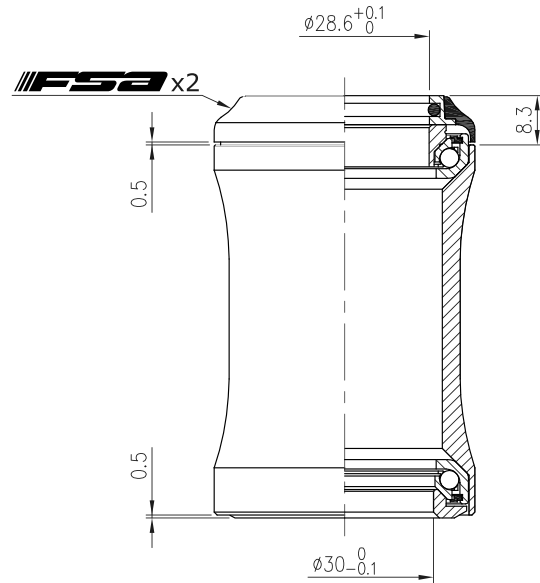

Integrated Headset (CA)

Impact PC

NO.8D-PC

1-1/8", 45°/ 45° ACB (For BMX/Freestyle)

Stack Height $8.3+0.5=8.8$

Weight - 58 grams

- Unique translucent polycarbonate top cover – Clear, Gray, Orange, Red, Pink, Blue, Green
- GYRO Compatible
- For 44mm OD head tube
- 1-1/8" steerer
- PC top cover
- Campy Angular Contact Bearing (Black seal)

No	Item No	Material	Qty
⑤	H6119{NO.8-6}	Steel	1PCS
④	MR155{870/DJ-RS}	Chrome steel	2SETS
③	H2081A{NO.8-2}	Alloy	1PCS
②	H2309{NO.8-PC-2}	PC/Alloy	1PCS
①	MS053{872}	Rubber	1PCS