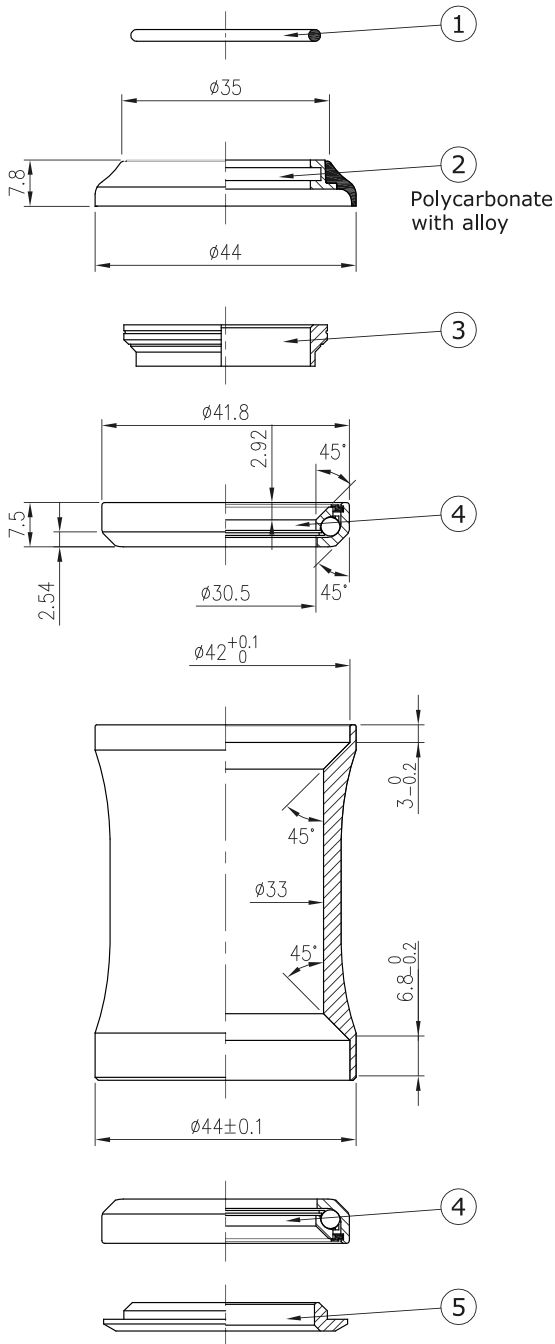

Integrated Headset (CA)

Impact PC

NO.8D-PC

1-1/8", 45°/ 45° ACB (For BMX/Freestyle)

Stack Height $8.3+0.5=8.8$

Weight - 58 grams

- Unique translucent polycarbonate top cover – Clear, Gray, Orange, Red, Pink, Blue, Green
- GYRO Compatible
- For 44mm OD head tube
- 1-1/8" steerer
- PC top cover
- Campy Angular Contact Bearing (Black seal)

No	Item No	Material	Qty
⑤	H6119{NO.8-6}	Steel	1PCS
④	MR155{870/DJ-RS}	Chrome steel	2SETS
③	H2081A{NO.8-2}	Alloy	1PCS
②	H2309{NO.8-PC-2}	PC/Alloy	1PCS
①	MS053{872}	Rubber	1PCS