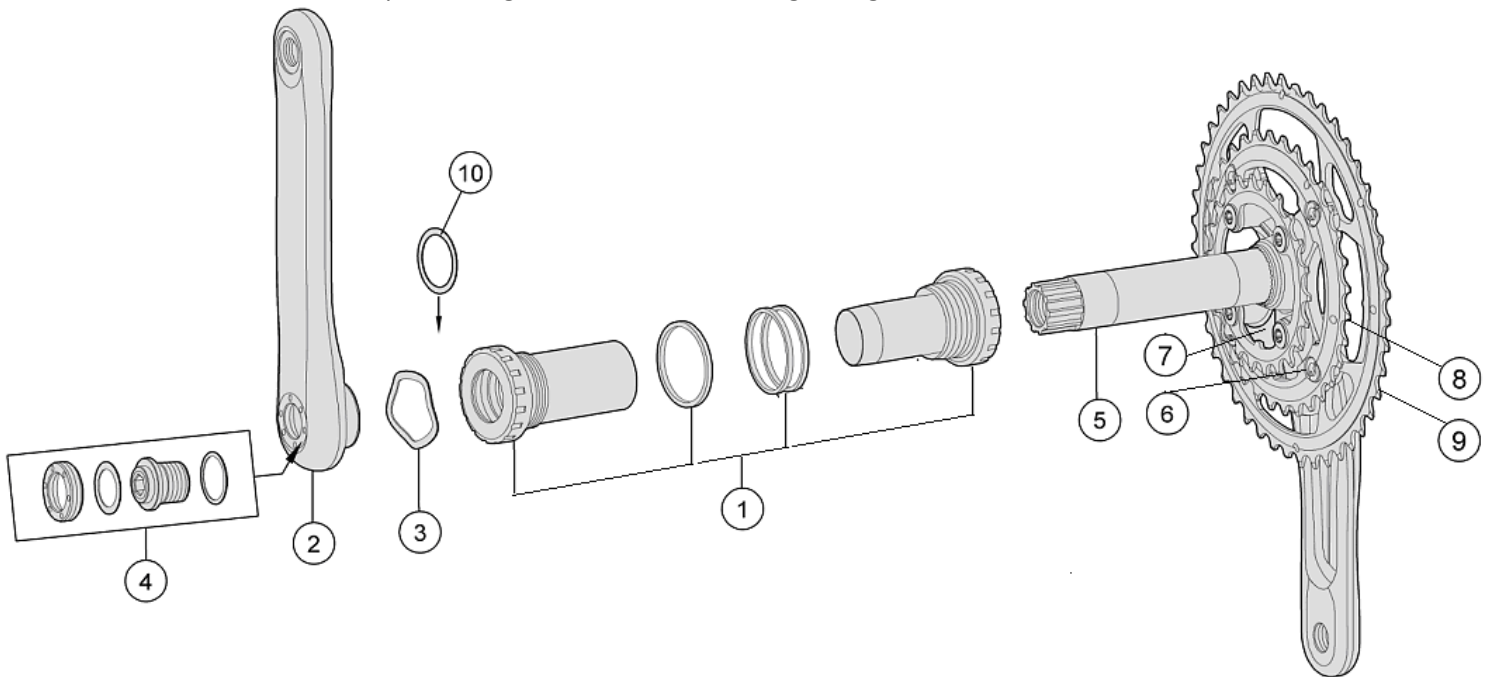

With BB-7100 Convertible Spider design for different chainring configurations

Item No.	FSA Code No.	Description	Notes
1	200-1969	BB-7100 MTB MegaExo Bottom Bracket- $\phi$ 24	
2	340-0059005050	K1531 GRID Left Arm	175L, ★
3	230-0034000140	MW454 Wave Spring Washer	
4	341-0043005050	K2531 GRID Right Arm / Spindle	175L, ★
5	390-2001	QR-17 Self-extracting Crank Bolt Assembly	
6	390-0059000150	ML121 + ML053 Chainring bolts kits	For CK-9620ST
7	380-0638B	WB265B Stamped Alloy Chainring (BCD 104mm) 38T	M11/D10 38/24 ★
8	380-0037002140	WC060 Stamped Chainring, Black,(BCD 64mm) 24T	M11/D10 38/24 ★
9	390-0046000840	MS318 Adjustable Spacer $\phi$ 24	For adjusting spindle movement side to side in the bottom bracket
10	230-0037000050	MW435{DH 轉換墊片}	

### Optional Parts

Item No.	FSA Code No.	Description	Notes
2	340-0059003050	K1531 GRID Left Arm	170L,
4	341-0043003050	K2531 GRID Right Arm / Spindle	170L,
9	380-0636F	WB273B Stamped Alloy Chainring (BCD 104mm) 38T	M11/ D10 36/22
10	380-0103001140	WC063 Stamped Chainring, Black,(BCD 64mm) 24T	M11/ D10 36/22

9	380-0065002053	WB381 MegaTooth Single Chainrin for X11 (BCD 104mm) 34T	X11 for CK-9620S
	380-0064001053	WB380 MegaTooth Single Chainrin for X11 (BCD 104mm) 32T	
	380-0115021051	WB379 MegaTooth Single Chainrin for X11 (BCD 104mm) 30T	