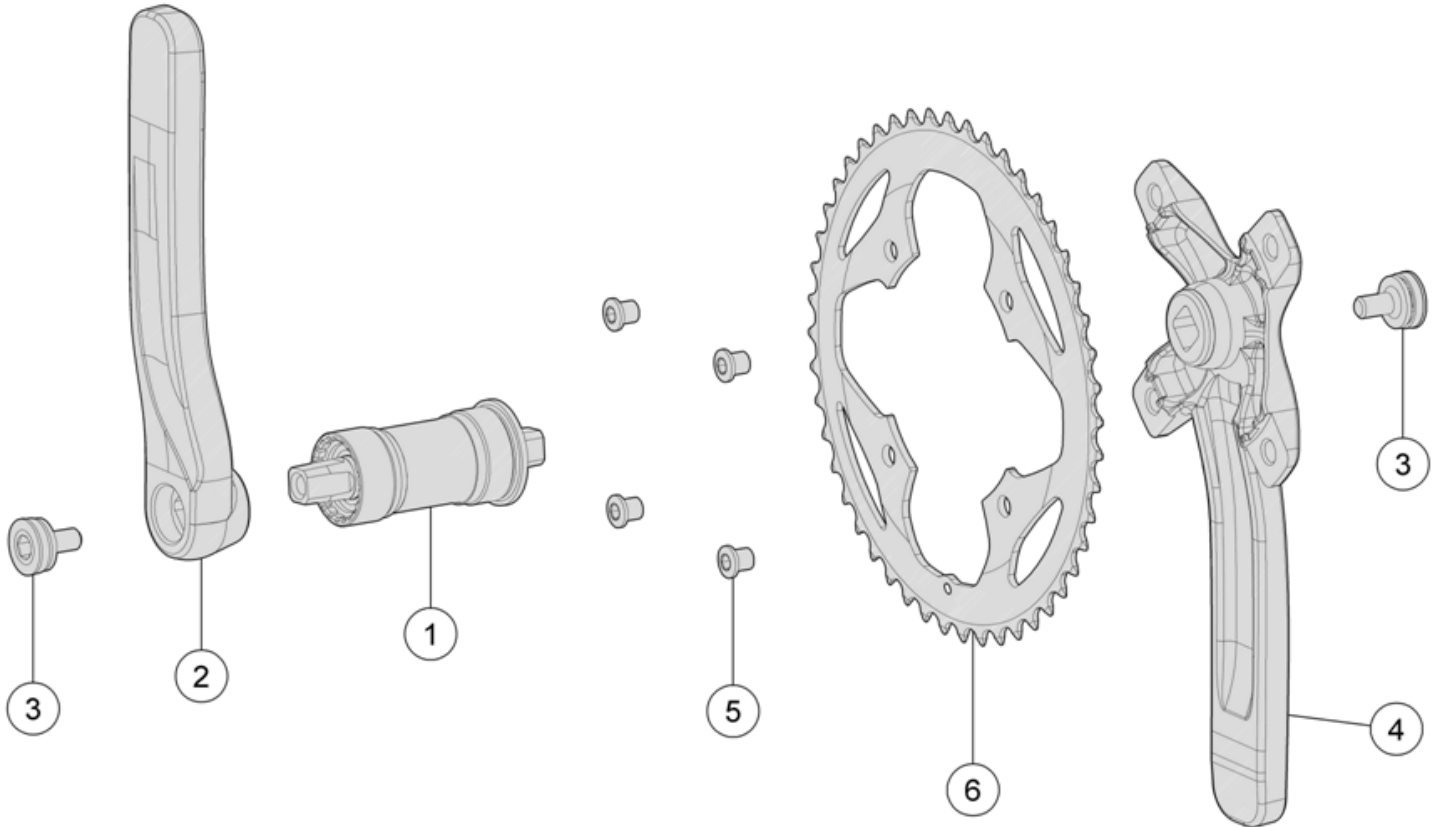

Item No.	FSA Code No.	Description	Notes
1	210-0002052450	BB-7420 ST Square Taper Bottom Bracket (JIS)	★110.5 for Chainline 44
2	340-0058005010	K1014 Vero Pro Left Arm	175L ★Optional parts
3	390-0034000122	ML019 Crank Bolt	★
4	341-0042005010	K2014 Vero Pro Right Arm	175L ★Optional parts
5	390-0056000150	ML544 Chainring bolts + MW073 Spacers	For N10★
6	370-0035004050	WA682 Stamped Steel Chainring (BCD 110mm) 48T	N10/11,S9,S8 (48/32)
7	370-0036001140	WB396 Stamped Steel Chainring (BCD 80mm) 32T	N10/11,S9,S8 (48/32)

★Bottom brackets are available in different thread pitches widths:  
 English (1.37 x 24T) are available in 68, 73, 83, and 100mm widths.  
 Italian (M36 x 24T) are available in 70mm width only.  
 Make sure the bottom bracket is correct for the frame before attempting to install it.

★ Optional Parts

Item No.	FSA Code No.	Description	Notes
2	340-0058003010	K1014 Vero Pro Left Arm	170L
	340-0058004010		172.5L
4	341-0042003010	K2014 Vero Pro Right Arm	170L
	341-0042004010		172.5L
5	390-0057000150	ML544 Chainring bolts + MW074 Spacers	For S9
	390-0058000150	ML544 Chainring bolts + MW029 Spacers	For S8