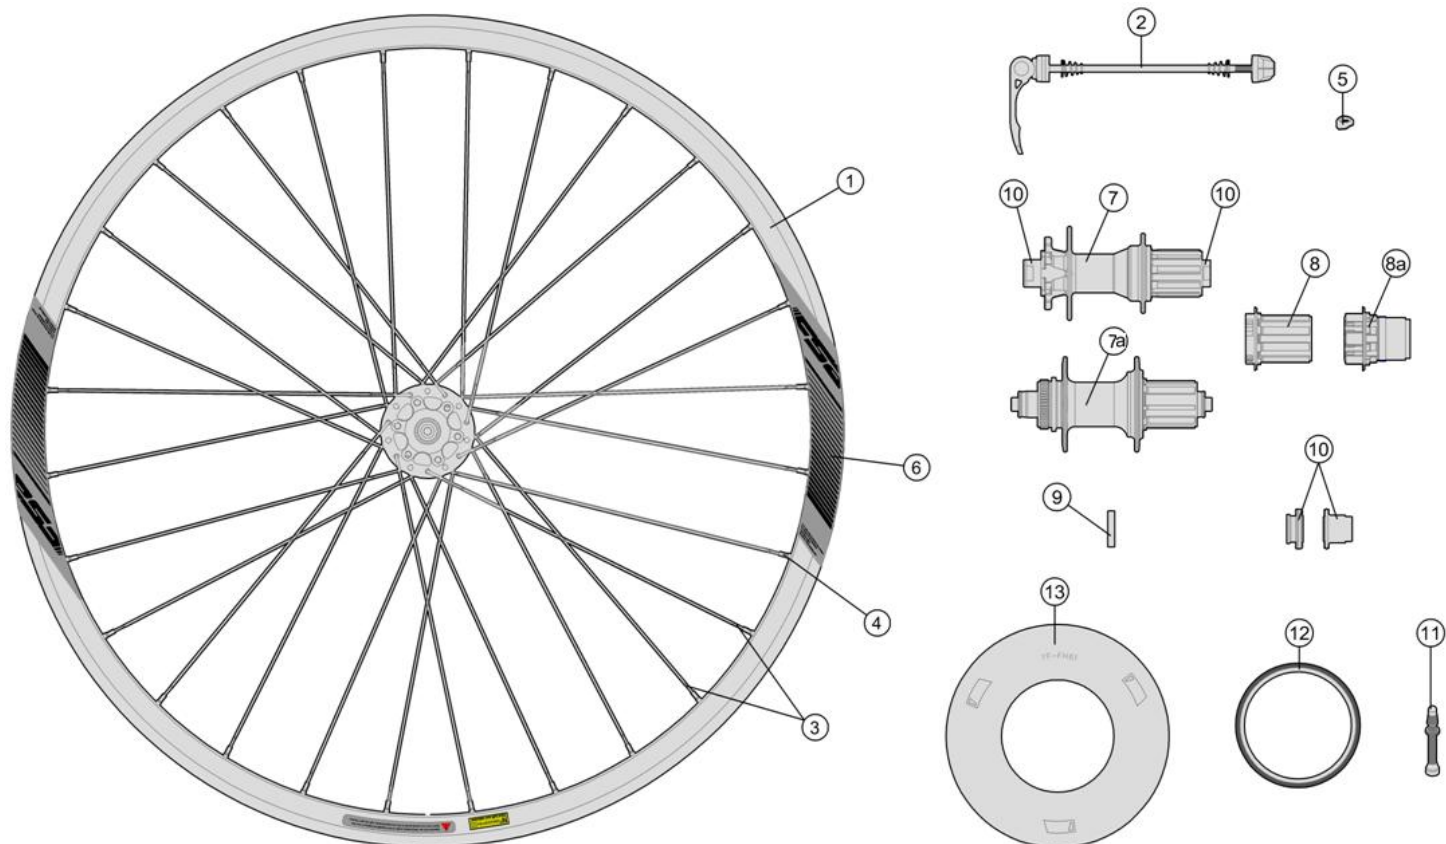

720-0007184050 WH296{WH-TX-51-9/S}29" Rear Wheel W/FSA Logo, QR end caps
720-0016184050 WH230{WH-TX-51-9/DB-CL/S} 29" Rear Wheel W/FSA Logo, QR end caps
720-0007188050 WH496{WH-TX-51-9/DB/XD} 29" Rear Wheel W/FSA Logo, QR end caps
720-0016188050 WH430{WH-TX-51-9/DB-CL/XD} 29" Rear Wheel W/FSA Logo, QR end caps
720-0006174050 WH295{WH-TX-51-7}27.5" Rear Wheel w/FSA Logo, QR end caps
720-0015174050 WH225{WH-TX-51-7/DB-CL/S}27.5" Rear Wheel w/FSA Logo QR end caps
720-0006178050 WH495{WH-TX-51-7/DB/XD}27.5" Rear Wheel w/FSA Logo QR end caps
720-0015178050 WH425{WH-TX-51-7/DB-CL/XD}27.5" Rear Wheel w/FSA Logo QR end caps

Item No.	FSA Code No.	Description	Notes
1	725-0029011051	RM092 Rear Rim, Tubeless - 29"x24H	★Rim Sticker Kit not included
2	752-0010206011	QR-25 Complete Quick Release -151mm	
3	748-0016009010	SK045A Spoke Kit 281mm x5 pcs	★J-bend for 29" Drive side
	748-0016024010	SK045B Spoke Kit 282mm x5 pcs	★J-bend for 29" Non-drive side
4	752-0178000020	ML519 14mm Hex Brass Silver Nipple Kit x5 pcs	
5	752-0117000110	E0507 Asymmetric Rim Valve Cover	
6	752-0286000000	ZJWH0305 Rim Sticker Kit	★FSA logo for 29"
7	752-0282002010	U2084 Rear Hub Assembly –Shimano compatible	For Disc Brake 6-Bolt with QR end cap ★
8	752-0466000000	EL298 Freehub Assembly – Shimano compatible	★Include Chromoly Steel Bearing
9	752-0279000000	MR200 Steel Bearing	
10	752-0272000010	MW503 QR End Cap	For Disc Brake 6-Bolt & Centerlock ★
11	752-0118000000	E0508 Tubeless Valve Stem	
12	752-0121000000	ME227 Tubeless Rim Tape 25mm	For a pair wheelset
13	752-0284000000	W1033 Wheelset Spoke Protector	For 24H