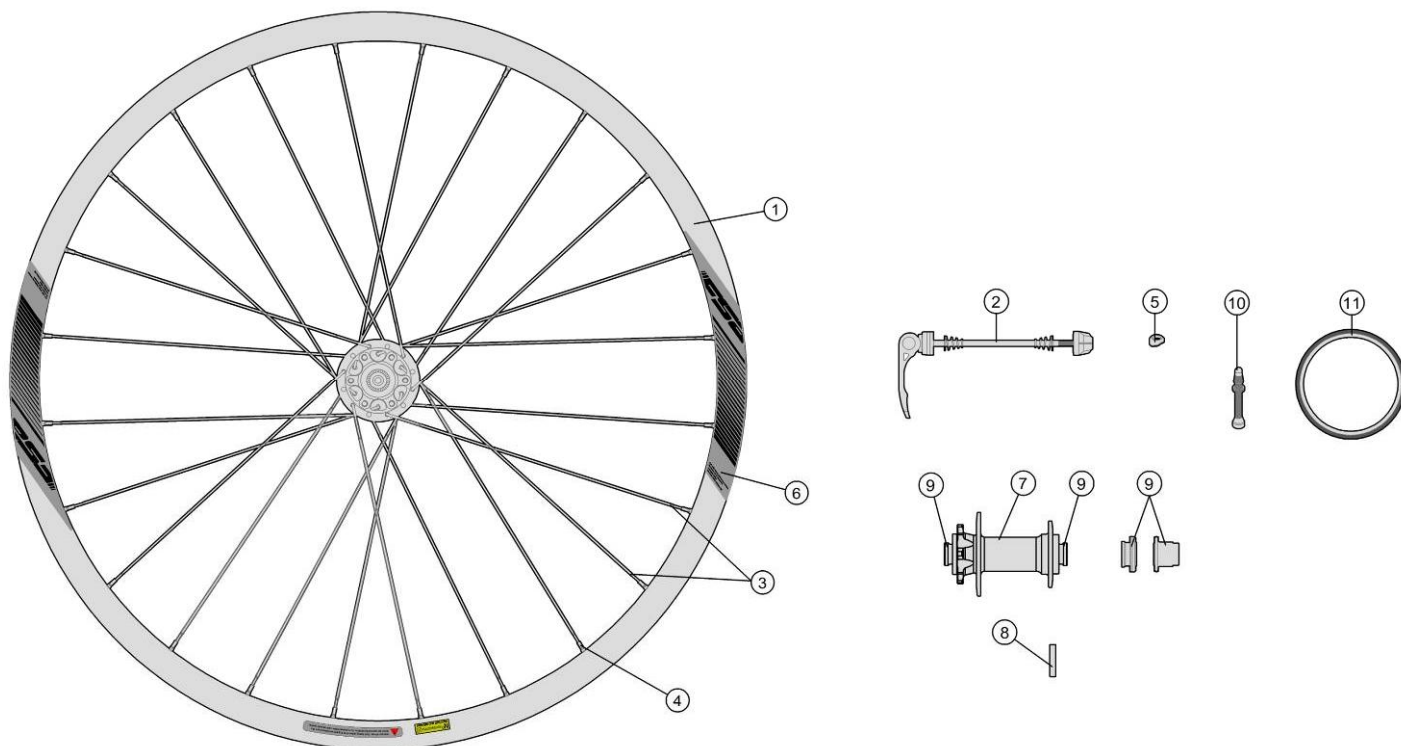

Asymmetric, 25mm deep x 26.1 mm Wide alloy clincher rim ; Compatible with Cyclocross and Gravel bikes

- 720-0007183050 WH196{WH-TX-51-9/S}29" Front wheel w/FSA Logo, QR end caps
- 720-0016183050 WH130{WH-TX-51-9/DB-CL/S} 29" Front wheel w/FSA Logo, QR end caps
- 720-0006173050 WH195{WH-TX-51-7/S} 27.5" Front wheel w/FSA Logo, QR end caps
- 720-0015173050 WH125{WH-TX-51-7/DB-CL/S} 27.5" Front wheel w/FSA Logo, QR end caps,

Item No.	FSA Code No.	Description	Notes
1	725-0029011051	RM092 Front Rim, Tubeless - 29"x24H	★ Rim Sticker Kit not included
2	752-0010101010	QR-25 Complete Quick Release - 114mm	
3	748-0016024010	SK045B Spoke Kit 282mm x5 pcs	★J-bend for 29" Non-drive side
	748-0016013010	SK045C Spoke Kit 285mm x5 pcs	★J-bend for 29" Drive side
4	752-0178000020	ML519 14mm Hex Brass Silver Nipple Kit x5 pcs	
5	752-0117000110	E0507 Asymmetric Rim Valve Cover	
6	752-0286000000	ZJWH0305 Rim Sticker Kit	★FSA logo for 29"
7	752-0280002010	U1084 Front Hub Assembly	For Disc Brake with QR end cap ★
8	752-0278000000	MR199 Steel Bearing	
9	752-0264000010	MW499 QR End Cap	For Disc Brake 6-Bolt & Centerlock ★
10	752-0118000000	E0508 Tubeless Valve Stem	
11	752-0121000000	ME227 Tubeless Rim Tape 25mm	For a pair wheelset

★Optional Parts

Item No.	FSA Code No.	Description	Notes
1	725-0028009051	RM093 Front Rim, Tubeless - 27.5"x24H	Rim Sticker Kit not included
3	748-0017027010	SK044B Spoke Kit 263mm x5 pcs	J-bend for 27.5" Non-drive side
	748-0017026010	SK044C Spoke Kit 266mm x5 pcs	J-bend for 27.5" Drive side
6	752-0285000000	ZJWH0304 Rim Sticker Kit	FSA logo for 27.5"
7	752-0281002010	U1085 Front Hub Assembly	For Disc Brake Centerlock with QR end cap
9	752-0265000010	MW500 QR9 End Cap	For Disc Brake 6-Bolt & Centerlock
	752-0262000010	MW501 TA12 End Cap	For Disc Brake 6-Bolt & Centerlock
	752-0263000010	MW502 TA15 End Cap	For Disc Brake 6-Bolt & Centerlock