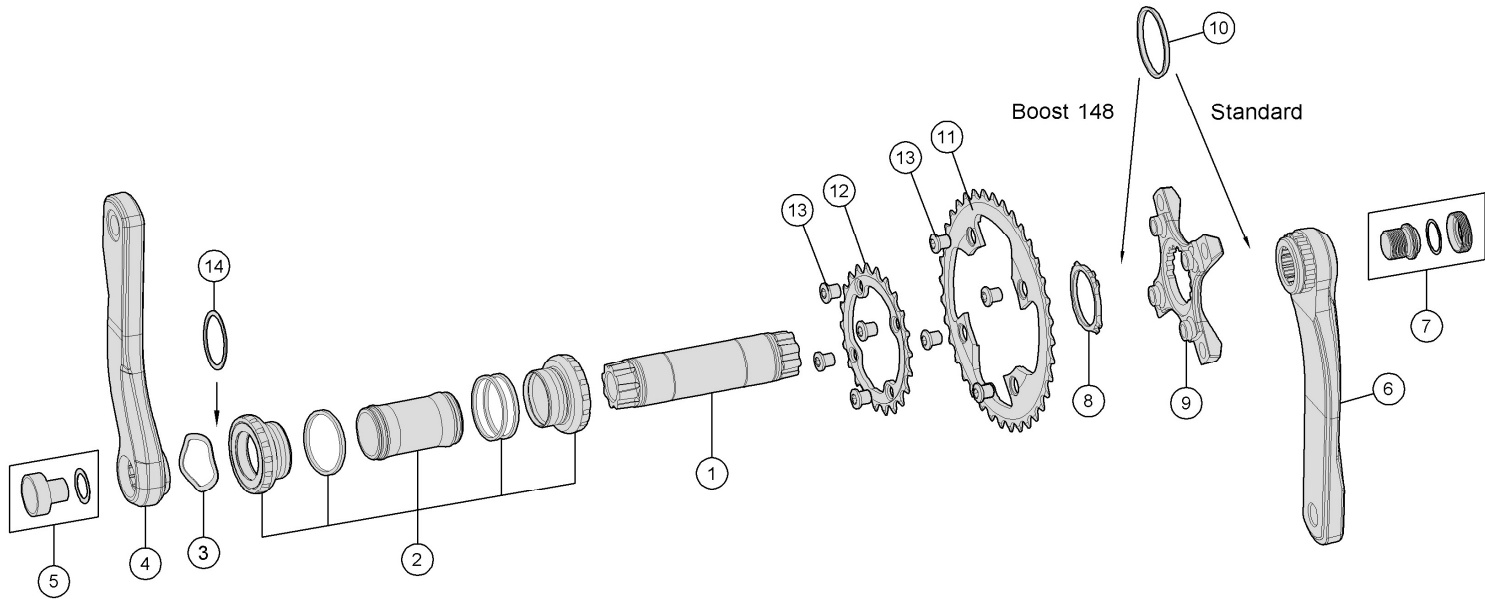

Gradient Modular BB392EVO

CKM-OS9171CS/92

Boost 148 CKM-OS9171CS/92/148

With MegaEVO BB-EVO7000

Convertible spider design for different chainring and chainline configuration

Item No.	FSA Code No.	Description	Notes
1	203-0006049060	A3161 BB392EVO Aluminum Spindle- ϕ 30mm	For MTB Modular BB30 Crankset
2	200-3213	BB-EVO7000 MTB MegaEVO Bottom Bracket – ϕ 30mm	★For MTB BB392EVO crankset
3	230-5002	MW083 Wave Spring Washer	
4	340-0067005050	K1019 Gradient Left Arm	175L ★
5	390-0026000600	ML032 Crank Bolt for Left Arm	For MTB Modular BB392EVO Crankset
6	341-0051005050	K2019 Gradient Right Arm	175L ★
7	390-0027000600	QR-21 Self-extracting Crank Bolt Assembly	
8	390-0044000600	ML549 Modular Crank System Lockring	
9	380-0026000090	W0115 Forged AL6061 Spider	
10	230-0025000750	MW490 Spacer 3mm	For MTB Modular MegaExo Crankset
11 & 12	380-0221004050	WB397 Stamped Alloy Chainring (BCD 96mm) 38T	38/28 M11 ★Optional parts
12	380-0171004050	WC087 Stamped Alloy Chainring, (BCD 68mm) 28T	
13	390-0043000150	ML121 + ML163 Chainring Bolt Kit	
14	230-4038	MS188 Adjustable Spacer	for adjusting spindle movement side to side in the bottom bracket

★ Optional Parts

Item No.	FSA Code No.	Description	Notes
4	340-0067003050	K1019 Gradient Left Arm	170L
6	341-0051003050	K2019 Gradient Right Arm	170L
11 & 12	380-0150004050	WB351 Stamped Alloy Chainring (BCD 96mm) 38T	38/24 M11
12	380-0169002050	WC085 Stamped Alloy Chainring, (BCD 68mm) 24T	
11 & 12	380-0286003050	WB045 Stamped Alloy Chainring (BCD 96mm) 36T	36/26 M11
12	380-0245003050	WC105 Stamped Alloy Chainring, (BCD 68mm) 26T	
11 & 12	380-0151003050	WB352 Stamped Alloy Chainring (BCD 96mm) 36T	36/24 M11
12	380-0169002050	WC085 Stamped Alloy Chainring, (BCD 68mm) 24T	
11 & 12	380-0152003050	WB353 Stamped Alloy Chainring (BCD 96mm) 36T	36/22 M11
12	380-0170001050	WC086 Stamped Alloy Chainring, (BCD 68mm) 22T	