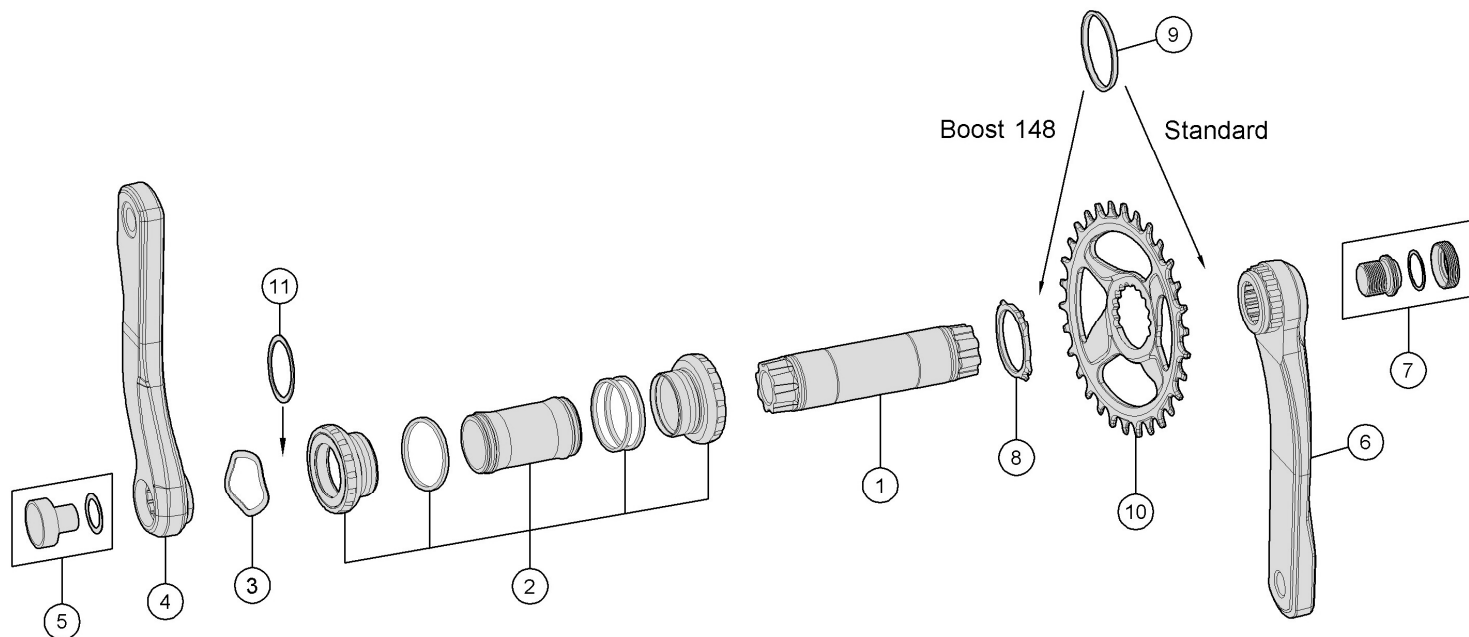

Item No.	FSA Code No.	Description	Notes
1	203-0006049060	A3161 BB392EVO Aluminum Spindle-ϕ30mm	
2	200-3213	BB-EVO7000 MTB MegaEVO Bottom Bracket – ϕ30mm	
3	230-5002	MW083 Wave Spring Washer	
4	340-0067005050	K1019 Gradient Left Arm	175L ★
5	390-0026000600	ML032 Crank Bolt with MW201 Washer for Left Arm	For MTB Modular BB392EVO Crankset
6	341-0051005050	K2019 Gradient Right Arm	175L ★
7	390-0027000600	QR-21 Self-extracting Crank Bolt Assembly	
8	390-0044000600	ML549 Modular Crank System Lockring	
9	230-0025000750	MW490 Spacer 3mm	For MTB Modular MegaExo Crankset
10	380-0209017050	WA092 Alloy MegaTooth Chainring 38T	1x11 ★Optional parts
11	230-4038	MS188 Adjustable Spacer	for adjusting spindle movement side to side in the bottom bracket

★Optional Parts

Item No.	FSA Code No.	Description	Notes
4	340-0067003050	K1019 Gradient Left Arm	170L
6	341-0051003050	K2019 Gradient Right Arm	170L
10	380-0210024050	WA089 Alloy MegaTooth Chainring 36T	1x11
	380-0211023050	WA086 Alloy MegaTooth Chainring 34T	
	380-0212027050	WA082 Alloy MegaTooth Chainring 32T	
	380-0213026050	WA081 Alloy MegaTooth Chainring 30T	
	380-0214025050	WA080 Alloy MegaTooth Chainring 28T	

★ For all other BB compatibility

<http://fsa-4207.kxcdn.com/wp-content/uploads/2014/07/CRANKSET_BB-COMPATABILITY-CHART-MTB-20160312.pdf>