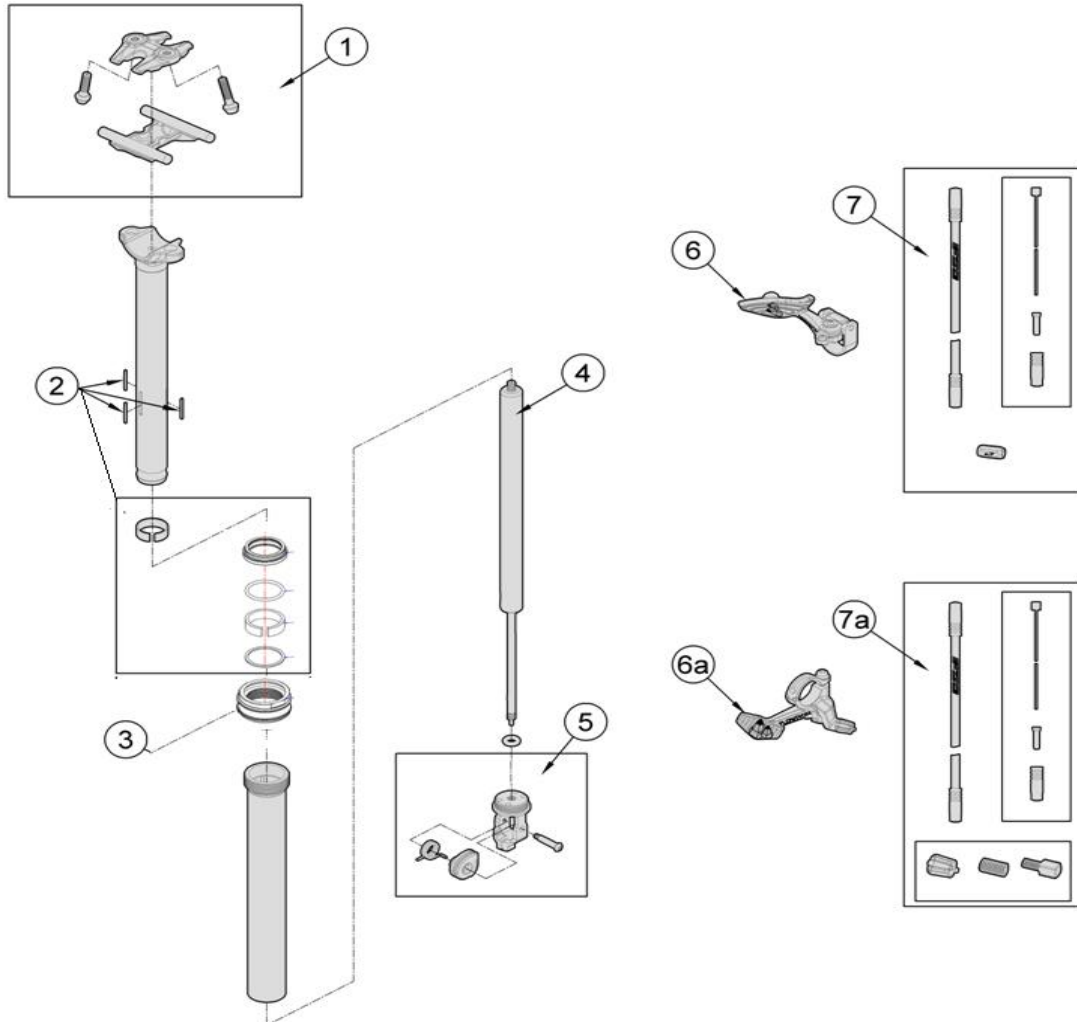

	For Flat bar with Remote assembly BL041	For Drop bar with Remote assembly BL042
FLOWTRON Adj SP 27.2x335 travel 100mm	192-0100049051	192-0100049050
FLOWTRON Adj SP 30.9x382.5 travel 125mm	192-0101047050	192-0101047051
FLOWTRON Adj SP 30.9x435.5 travel 150mm	192-0101048050	192-0101048051
FLOWTRON Adj SP 30.9x489.5 travel 175mm	192-0101051050	192-0101051051
FLOWTRON Adj SP 31.6x382.5 travel 125mm	192-0102041050	192-0102041051
FLOWTRON Adj SP 31.6x435.5 travel 150mm	192-0102046050	192-0102046051
FLOWTRON Adj SP 31.6x489.5 travel 175mm	192-0102052050	192-0102052051

Item No.	FSA Code No.	Description	Notes
1	192-0093000050	EL375 Zero Stack Clamp Assembly	
2	192-0099000010	EL372 Seal Kit include Washers, O-ring, Brass Keys	For $\phi 27.2$ ★
3	192-0105000010	MW708 Collar for Adjust SP W/Logo	For $\phi 27.2$ ★
4	192-0083066000	P3002 Cartridge for Travel 100mm	★
5	192-0084000010	SP025 Tower and actuator assembly	For $\phi 27.2$ ★
6	192-0077000970	SP215 Remote assembly- For Drop bar	for Travel 125mm★
7	192-0085000110	BL042 Cable and housing assembly - For Drop bar	★

★Optional Item

Item No.	FSA Code No.	Description	Notes
2	192-0089000010	EL373 Seal Kit include washers, O-ring, Brass Keys	For $\phi 30.9$ & $31.6$
3	192-0106000010	MW709 Collar for Adjust SP w/Logo	For $\phi 30.9$ & $31.6$
4	192-0090000000	P3158 Cartridge for Travel 125mm	For $\phi 30.9$ & $31.6$
	192-0091000000	P3159 Cartridge for Travel 150mm	For $\phi 30.9$ & $31.6$
	192-0092000000	P3160 Cartridge for Travel 170mm	For $\phi 30.9$ & $31.6$
5	192-0065000010	SP007 Tower and actuator assembly	For $\phi 30.9$ & $31.6$
6a	192-0064000010	SP006 Remote assembly- For Flat bar	For Flat bar
7a	192-0066000000	BL041 Cable and housing assembly - For Flat bar	For Flat bar