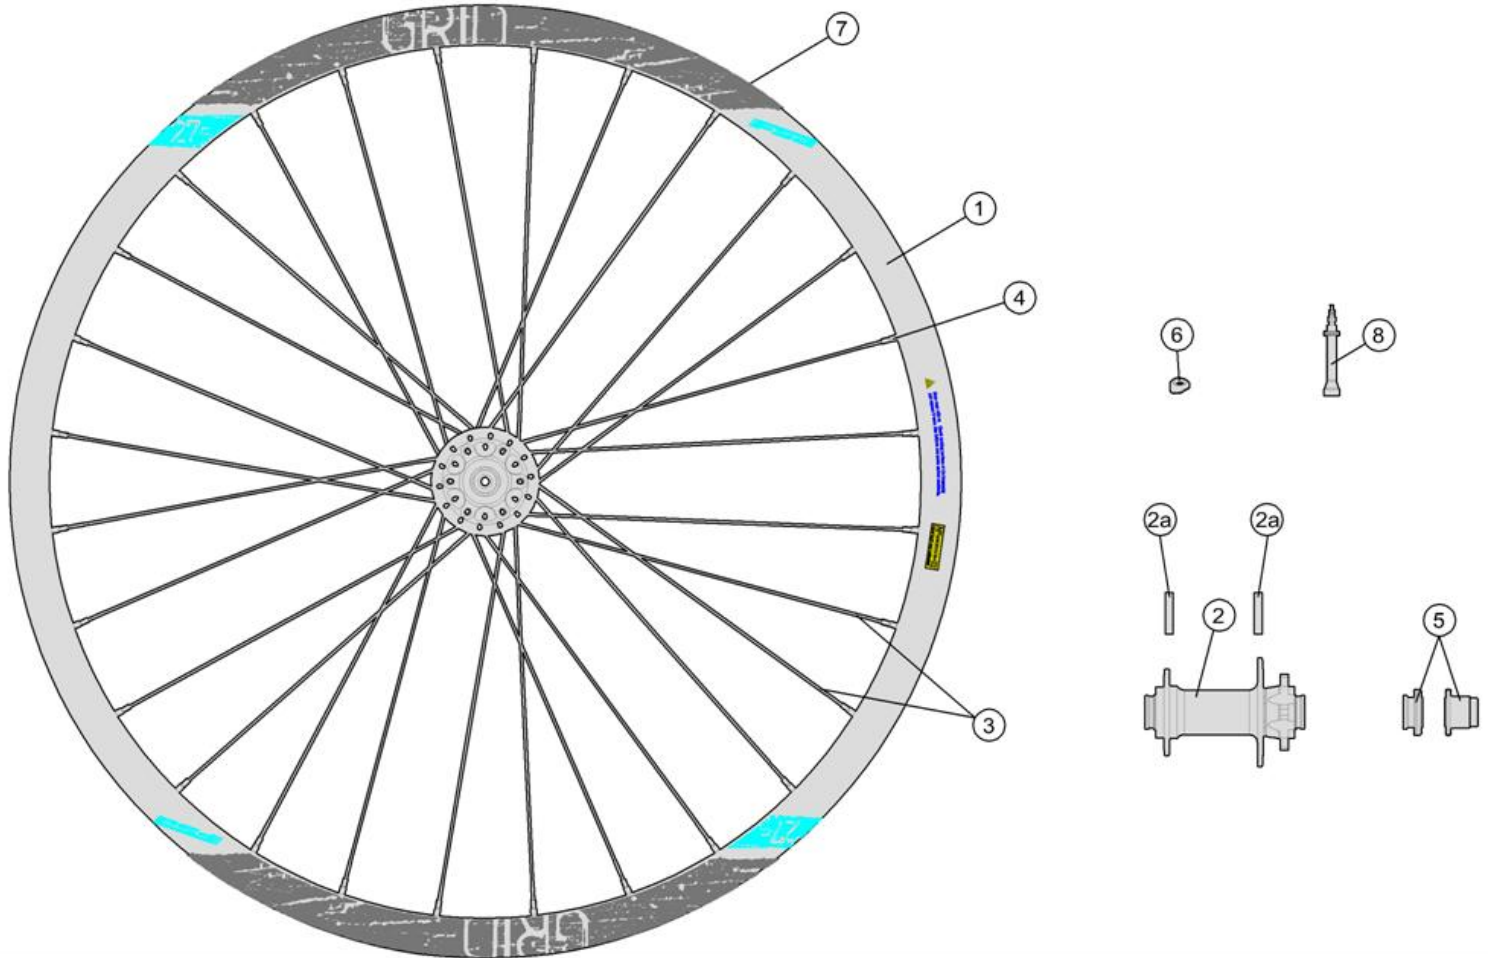

GRID MTB 29"/700c WH-AM-961-9 WH-AM-961-9/148
GRID MTB 27.5"/650c WH-AM-961-7 WH-AM-961-7/148

Hookless alloy, high-offset asymmetric rim for Enduro applications, 25mm deep x 31mm wide,

720-0033223050 WH118{WH-AM-961-9/148/TA} Front wheel
 720-0034213050 WH111 {WH-AM-961-7/148/TA} Front wheel

Item No.	FSA Code No.	Description	Notes
1	72500027003050	RM073 Front Rim, Tubeless 29"x28H	★Rim Sticker Kit not included
2	752-0393003010	U1093 Front Hub Assembly	TA15
2a	752-0108000110	MR191 Steel Bearing x1 pc	
3	748-0015011010	SK038K Spoke Kit 283mm x5 pcs (For drive side)	★Double butted J-bend for 29"
	748-0015022010	SK038J Spoke Kit 279mm x5 pcs (For non-drive side)	★Double butted J-bend for 29"
4	752-A6052	ML240 14mm Hex Black Nipple Kit X5 pcs	Hex brass nipple
5	752-0420000010	MW591 Front Hub End Cap	
6	752-0117000110	E0507 Asymmetric Rim Valve Cover	
7	752-0414000000	ZJWH0422 Rim Sticker Kit	★WH-AM-961-9/148
8	752-0118000000	E0508 Tubeless Valve Stem	

★Optional Parts

Item No.	FSA Code No.	Description	Notes
1	72500026003050	RM072 Front Rim, Tubeless 27.5"x28H	★Rim Sticker Kit not included
3	748-0015029010	SK038I Spoke Kit 264mm x5 pcs (For drive side)	★Double butted J-bend for 27.5"
	748-0015017010	SK038G Spoke Kit 259mm x5 pcs (For non-drive side)	★Double butted J-bend for 27.5"
7	752-0413000000	ZJWH0421 Rim Sticker Kit	WH- AM-961-7/148