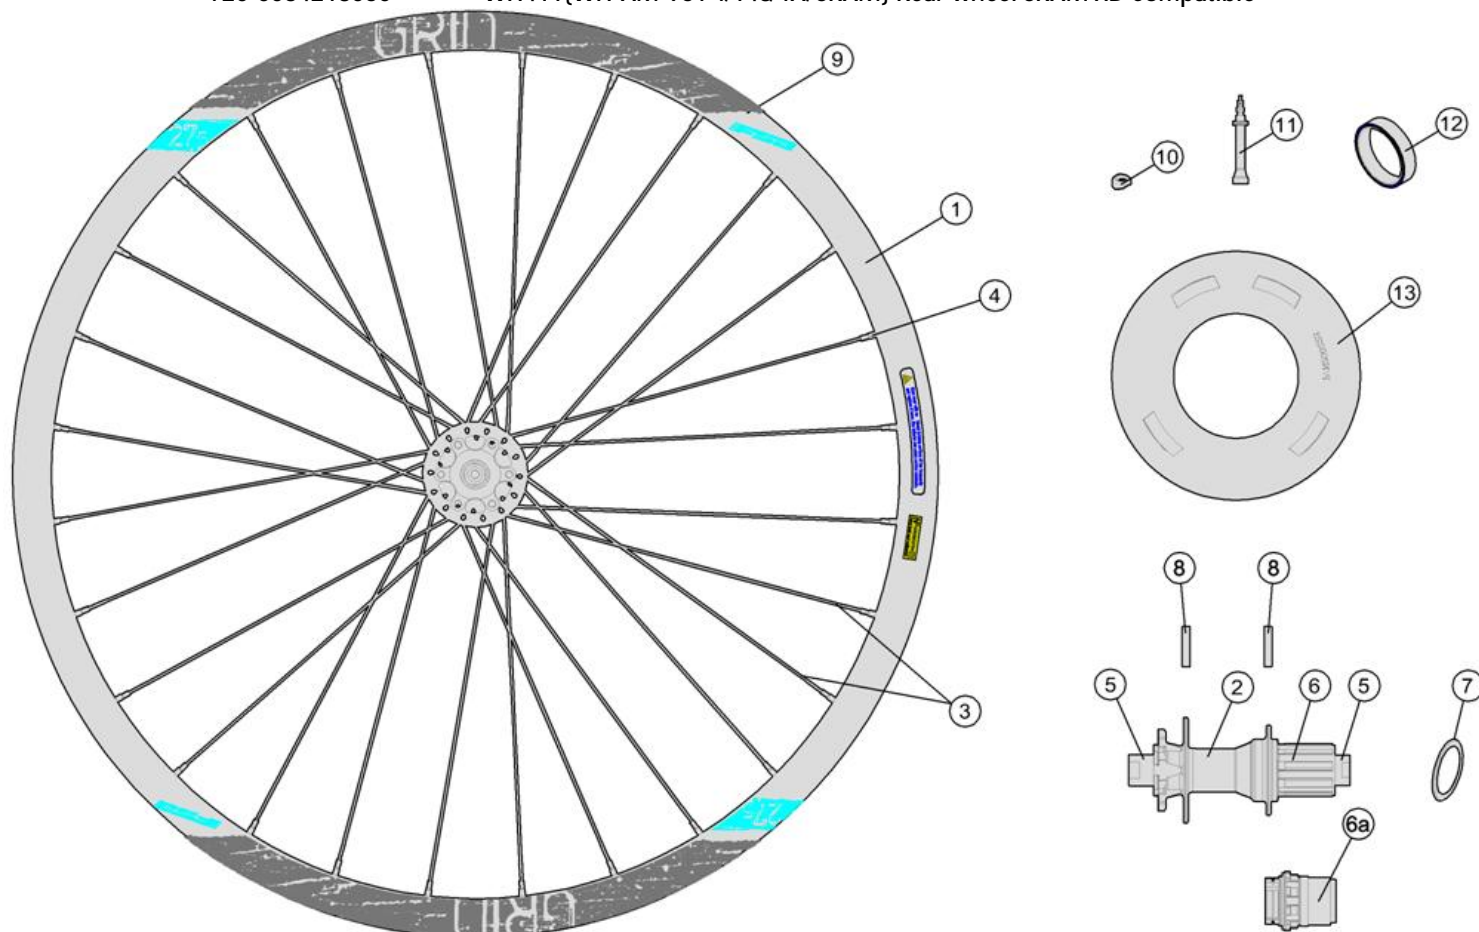

720-0033224050
720-0034214050
720-0033228050
720-0034218050

WH218{WH-AM-961-9/148/TA/S} Rear wheel Shimano compatible
WH211{WH-AM-961-7/148/TA/S} Rear wheel Shimano compatible
WH418{WH-AM-961-9/148/TA/SRAM} Rear wheel SRAM XD Compatible
WH411{WH-AM-961-7/148/TA/SRAM} Rear wheel SRAM XD Compatible

Item No.	FSA Code No.	Description	Notes
1	72500027003050	RM073 Rear Rim, Tubeless 29"x28H	★Rim Sticker Kit not included
2	752-0396003010	U2093 Rear Hub Assembly –Shimano Compatible	★Shimano 9, 10, 11, speed
3	748-0015023010	SK038L Spoke Kit 291mm x5 pcs (For drive Side)	★Double butted J-bend for 29"
	748-0015022010	SK038J Spoke Kit 279mm x5 pcs (For non-drive side)	★Double butted J-bend for 29"
4	752-A6052	ML240 14mm Hex Black Nipple Kit x5 pcs	Hex brass nipple
5	752-0421000010	MW592 Rear Hub End Caps with Hub Axle	
6	752-0256000690	EL262 Freehub body- Shimano compatible	★include bearings
7	752-0072000010	MW322 11 Speed Cassette Spacer	Shimano N10/11
8	752-0108000110	MR191 Steel Bearing x1 pc	
9	752-0414000000	ZJWH0422 Rim Sticker Kit	★For WH- AM-961-9/148
10	752-0117000110	E0507 Asymmetric Rim Valve Adapter	
11	752-0118000000	E0508 Tubeless Valve Stem	
12	752-0121000000	ME227 Rim Tape	For 2 wheels
13	75200073000000	W1089 Wheelset Spoke Protector	28H

★Optional Parts

Item No.	FSA Code No.	Description	Notes
1	72500026003050	RM072 Rear Rim, Tubeless 27.5"x28H	Rim Sticker Kit not included
2	752-0398003010	U5093 Rear Hub Assembly –SRAM Compatible	SRAM XD 11 speed
3	748-0015004010	SK038C Spoke Kit 272mm x5 pcs (For drive side)	Double butted J-bend for 27.5"
	748-0015003010	SK038H Spoke Kit 260mm x5 pcs (For non-drive side)	Double butted J-bend for 27.5"
6a	752-0148000000	EL251 Freehub body - SRAM XD Compatible	include bearings
9	752-0413000000	ZJWH0421 Rim Sticker Kit	WH-AM-961-7/148