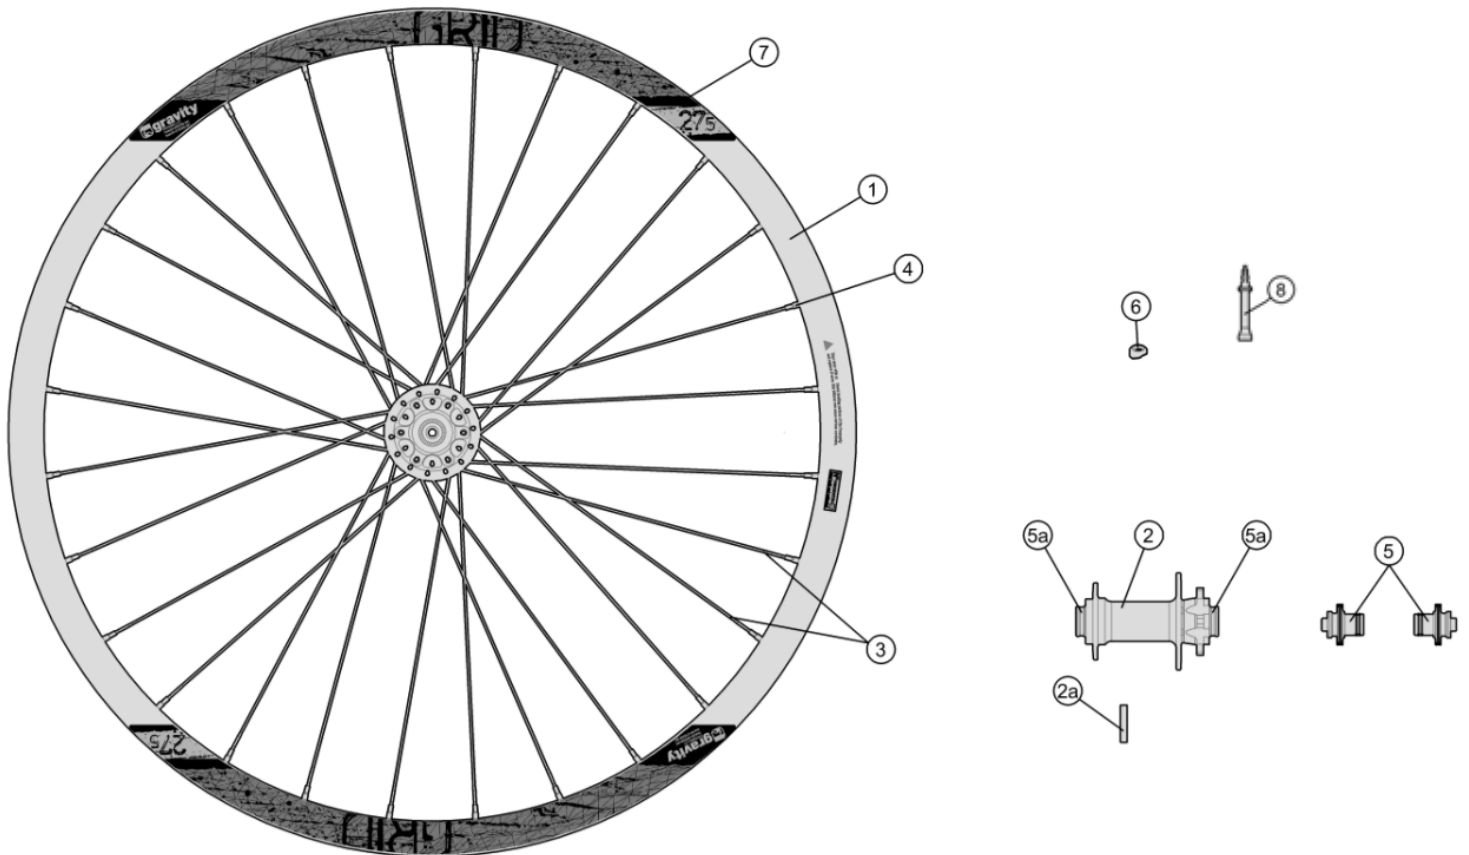

Hookless alloy, high-offset asymmetric rim for Enduro applications

- | | |
|----------------|---------------------------------------|
| 720-0009223050 | WH106{WH-AM-960-9} front wheel |
| 720-0008213050 | WH105{WH-AM-960-7/TA} front wheel |
| 720-0014223050 | WH118{WH-AM-960-9/148/TA} front wheel |
| 720-0013213050 | WH111{WH-AM-960-7/148/TA} front wheel |

Item No.	FSA Code No.	Description	Notes
1	72500027003050	RM073 Front Rim, Tubeless -28H 29"x28H	★ Rim Sticker Kit not included
2	75200250003010	U1083 Front Hub Assembly	★ TA15
2a	75200108000110	MR191 Steel Bearings	
3	748-0015024010	SK038D Spoke Kit (Drive side) 282mm X5 pcs	★ Double butted J-bend for 29"
	748-0015008010	SK038E Spoke Kit (Non-drive side) 278mm X5 pcs	★ Double butted J-bend for 29"
4	752-A6052	ML240 14mm Hex Black Nipple Kit X5 pcs	Hex brass nipple
5	75200202000010	MW470 Front Hub End Cap	QR-9
6	752-0117000110	E0507 Asymmetric Rim Valve Cover	
7	75200255000000	ZJWH0333 Rim Sticker Kit	★ WH-AM-960-9
8	752-0118000000	E0508 Tubeless Valve Stem	

★Optional Parts

Item No.	FSA Code No.	Description	Notes
1	72500026003050	RM072 Front Rim, Tubeless - 28H 27.5"x28H	★ Rim Sticker Kit not included
2	75200248003010	U1067 Front Hub Assembly	WH- AM-960-9, WH- AM-960-7, QR-9
	75200249003010	U1072 Front Hub Assembly	WH- AM-960-9/148, WH- AM-960-7/148, TA15
3	748-0015025010	SK038A Spoke Kit (Drive Side) 262mm X5 pcs	★ Double butted J-bend for 27.5"
	748-0015002010	SK038B Spoke Kit (Non-Drive Side) 258mm X5 pcs	★ Double butted J-bend for 27.5"
5a	75200204000010	MW460 Front Hub End Cap	TA15
7	75200254000000	ZJWH0332 Rim Sticker Kit	WH- AM-960-7