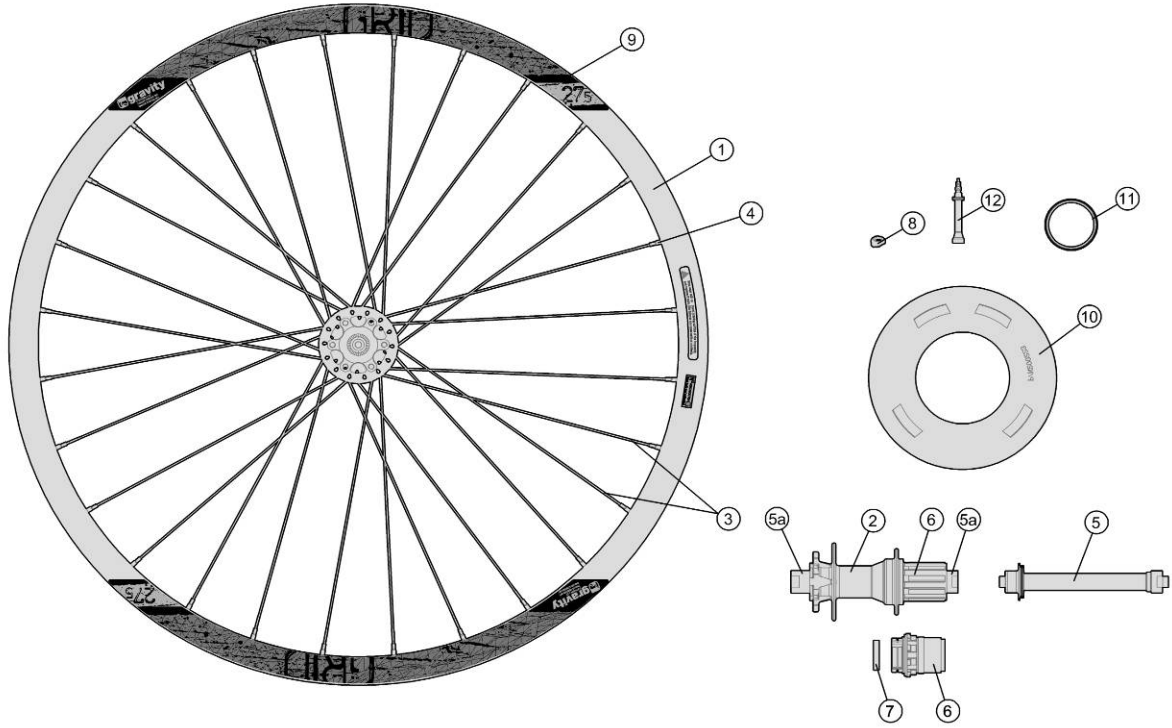

720-0008214050	WH205{WH-AM-960-7/TA/S} rear wheel
720-0009224050	WH206{WH-AM-960-9/S} rear wheel
720-0013214050	WH211{WH-AM-960-7/148/TA/S} rear wheel
720-0014224050	WH218{WH-AM-960-9/148/TA/S} rear wheel
720-0008218050	WH405{WH-AM-960-7/TA/SR} rear wheel
720-0009228050	WH406{WH-AM-960-9/SR}XX1 rear wheel
720-0013218050	WH411{WH-AM-960-7/148/TA/SR} rear wheel
720-0014228050	WH418{WH-AM-960-9/148/TA/SR} rear wheel

Item No.	FSA Code No.	Description	Notes
1	72500027003050	RM073 Rear Rim, Tubeless -24H 29"x28H	★ Rim Sticker Kit not included
2	75200231003011	U2077 Rear Hub Assembly –Shimano Compatible	★X12, Shimano 9, 10, 11, speed
	75200253003010	U5077 Rear Hub Assembly –SRAM Compatible	★X12, SRAM XD 11 speed
3	748-0015014010	SK038F Spoke Kit (Drive Side) 289mm X5 pcs	★Double butted J-bend for 29"
	748-0015008010	SK038E Spoke Kit (Non-Drive Side) 278mm x5pcs	★Double butted J-bend for 29"
4	752-A6052	ML240 14mm Hex Black Nipple Kit X5 pcs	Hex brass nipple
5	75200203000010	MW471 Rear Hub Axle Kit	QR
6	75200256000690	EL262Freehub body – Shimano compatible (include bearings)	★
7	75200108000110	MR191 Steel Bearings	
8	752-0117000110	E0507 Asymmetric Rim Valve Adapter	
9	75200255000000	ZJWH0333 Rim Sticker Kit	★For WH- AM-960-9
10	75200073000000	W1089 Wheelset Spoke Protector	28H
11	752-0121000000	ME227 Stan's NoTubes Rim Tape	Complete wheelset (2 wheels)
12	752-0118000000	E0508 Tubeless Valve Stem	

★Optional Parts

Item No.	FSA Code No.	Description	Notes
1	72500026003050	RM072 Rear Rim, Tubeless -28H 27.5"x28H	Rim Sticker Kit not included
2	75200251003010	U2053 Rear Hub Assembly –Shimano Compatible	QR, Shimano 9, 10, 11, speed
	75200252003010	U5053 Rear Hub Assembly –SRAM Compatible	QR, SRAM XD 11 speed
3	748-0015004010	SK038C Spoke Kit (Drive side) 269mm x 5pcs	Double butted J-bend for 27.5"
	748-0015002010	SK038B Spoke Kit (Non-drive side) 258mm x5pcs	Double butted J-bend for 27.5"
5a	75200208000010	MW450 Rear Hub Axle Kit	X12
6	75200257000690	EL263 Freehub body – SRAM compatible (include bearings)	SRAM XD 11
9	75200254000000	ZJWH0332 Rim Sticker Kit	WH-AM-960-7