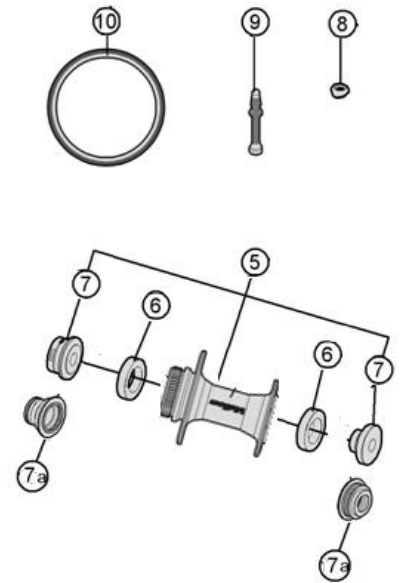

Asymmetric Alloy rim 30mm depth x 27.6 with 25mm ID; Tubeless compatible

Spoke lacing pattern 1 : 1

- 720-0072173051 WH665{WH-TX-55-7/TA12/F}AGX i25 Front Wheel 27.5"x24H 6-Bolts
- 720-0062183050 WH679{WH-TX-55-9/TA12/F}AGX i25 Front Wheel 29"x24H 6-Bolts
- 720-0067173050 WHF062{WH-TX-55-7/DB-CL/TA12/F}AGX i25 Front Wheel 27.5"x24H Centerlock
- 720-0060183050 WHF021{WH-TX-55-9/DB-CL/TA12/F}AGX i25 Front Wheel 29"x24H Centerlock

Item No.	FSA Code No.	Description	Notes
1	725-0184011050	RM201 Front Rim Tubeless - 29"x24H	★Rim Sticker Kit not included
2	748-0034009010	SK062B Spoke Kit 281mm x5pcs	★For 29" Drive side
	748-0034007140	SK062I Spoke Kit 277mm x5pcs	★For 29" Non-drive side
3	752-0178000020	ML519 Black Nipple Kit x5 pcs	
4	752-0946000000	ZJWH0692 Rim Sticker Kit - FSA AGX i25	★For 29"
5	752-0948002010	U1163 Front Hub Assembly - 6-Bolts	★TA12 axle compatible
6	752-0949000000	MR249 Steel Bearing	
7	752-0262000010	MW501 Front Hub End Cap Kit	★TA-12 axle compatible
8	752-0117000110	E0507 Asymmetric Rim Valve Cover	
9	752-0780000011	E0723 Tubeless Valve Stem	
10	752-0581000110	ME311 Tubeless Rim Tape 30mm	

★ Optional Parts

Item No.	FSA Code No.	Description	Notes
1	725-0183009050	RM200 Front Rim Tubeless - 27.5"x24H	
2	748-0034025140	SK062H Spoke Kit 262mm x5pcs	For 27.5" Drive side
	748-0034002010	SK062F Spoke Kit 258mm x5pcs	For 27.5" Non-drive side
4	752-0945000000	ZJWH0691 Rim Sticker Kit - FSA AGX i25	For 27.5"
5a	752-0947002010	U1162 Front Hub Assembly - Centerlock	TA12 axle compatible
7a	752-0263000010	MW502 Front Hub End Cap Kit	TA15 axle compatible