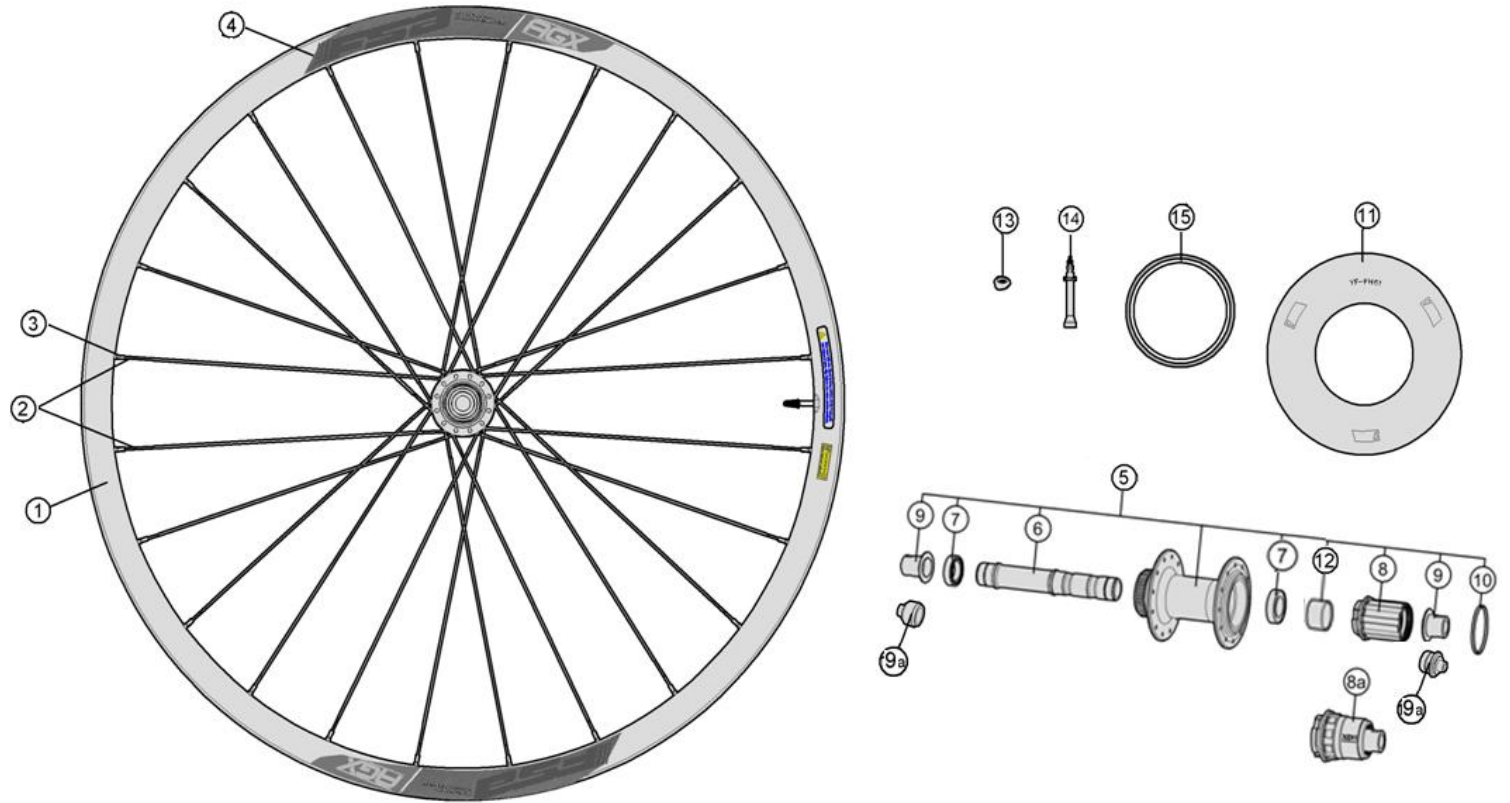

- 720-0072174050 WH765{WH-TX-55-7/X12/S/R}AGX i25 Rear Wheel 27.5"x24H SMN compatible 6-Bolts
- 720-0072178050 WH965{WH-TX-55-7/X12/XDR/R}AGX i25 Rear Wheel 27.5"x24H Sram XD/XDR compatible 6-Bolts
- 720-0062184050 WH779{WH-TX-55-9/X12/S/R}AGX i25 Rear Wheel 29"x24H SMN compatible 6-Bolts
- 720-0062188050 WH979{WH-TX-55-9/X12/XDR/R}AGX i25 Rear Wheel 29"x24H Sram XD/XDR compatible 6-Bolts
- 720-0067174050 WHS062{WH-TX-55-7/DB-CL/X12/S/R}AGX i25 Rear Wheel 27.5"x24H SMN compatible Centerlock
- 720-0067178050 WHX062{WH-TX-55-7/DB-CL/X12/XDR/R}AGX i25 Rear Wheel 27.5"x24H Sram XD/XDR compatible Centerlock
- 720-0060184050 WHS021{WH-TX-55-9/DB-CL/X12/S/R}AGX i25 Rear Wheel 29"x24H SMN compatible Centerlock
- 720-0060188050 WHX021{WH-TX-55-9/DB-CL/X12/XDR/R}AGX i25 Rear Wheel 29"x24H Sram XD/XDR compatible Centerlock

Item No.	FSA Code No.	Description	Notes
1	725-0184011050	RM201 Rear Rim Tubeless - 29"x24H	★Rim Sticker Kit not included
2	748-0034007140	SK062I Spoke Kit 277mm x5pcs	★For 29" Drive side
2	748-0034022140	SK062J Spoke Kit 279mm x5pcs	★For 29" Non-drive side
3	752-0178000020	ML519 Black Nipple Kit x5 pcs	
4	752-0946000000	ZJWH0692 Rim Sticker Kit - FSA AGX i25	★For 29"
5	752-0951002010	U2163 Rear Hub Assembly - 6-Bolts	★X12 axle compatible
6	752-0954000020	ME429 Rear Hub Axle	
7	752-0955000000	MR250 Steel Bearing - Non-drive side	
7	752-0956000000	MR251 Steel Bearing - Drive side	
8	752-0957000AG0	EL410 Freehub Assembly – Shimano compatible	★Include Chromoly Steel Bearing
9	752-0961000010	MW760 Rear Hub End Cap Kit – Shimano compatible	★X12 axle compatible
10	752-0072000010	MW322 10 Speed Cassette Spacer	
11	752-0960000000	W1175 Wheelset Spoke Protector	
12	752-0959000AG0	MW757 Hub Spacer	
13	752-0117000110	E0507 Asymmetric Rim Valve Cover	
14	752-0780000011	E0723 Tubeless Valve Stem	
15	752-0581000110	ME311 Tubeless Rim Tape 30mm	

★ Optional Parts

Item No.	FSA Code No.	Description	Notes
1	725-0183009050	RM200 Rear Rim Tubeless - 27.5"x24H	Rim Sticker Kit not included
2	748-0034002010	SK062F Spoke Kit 258mm x5pcs	For 27.5" Drive side
	748-0034003140	SK062G Spoke Kit 260mm x5pcs	For 27.5" Non-drive side
4	752-0945000000	ZJWH0691 Rim Sticker Kit - FSA AGX i25	For 27.5"
5a	752-0950002010	U2162 Rear Hub Assembly - Centerlock	X12 axle compatible
5b	752-0952002010	U5162 Rear Hub Assembly - Centerlock	Sram XD/XDR compatible
5c	752-0953002010	U5163 Rear Hub Assembly - 6-Bolts	Sram XD /XDR compatible
8a	752-0958000AG0	EL399 Freehub Assembly – SRAM XD compatible	Include Bearing, Drive side end cap
9a	752-0962000010	MW761 Rear Hub End Cap Kit –SRAM XD compatible	X12 axle compatible