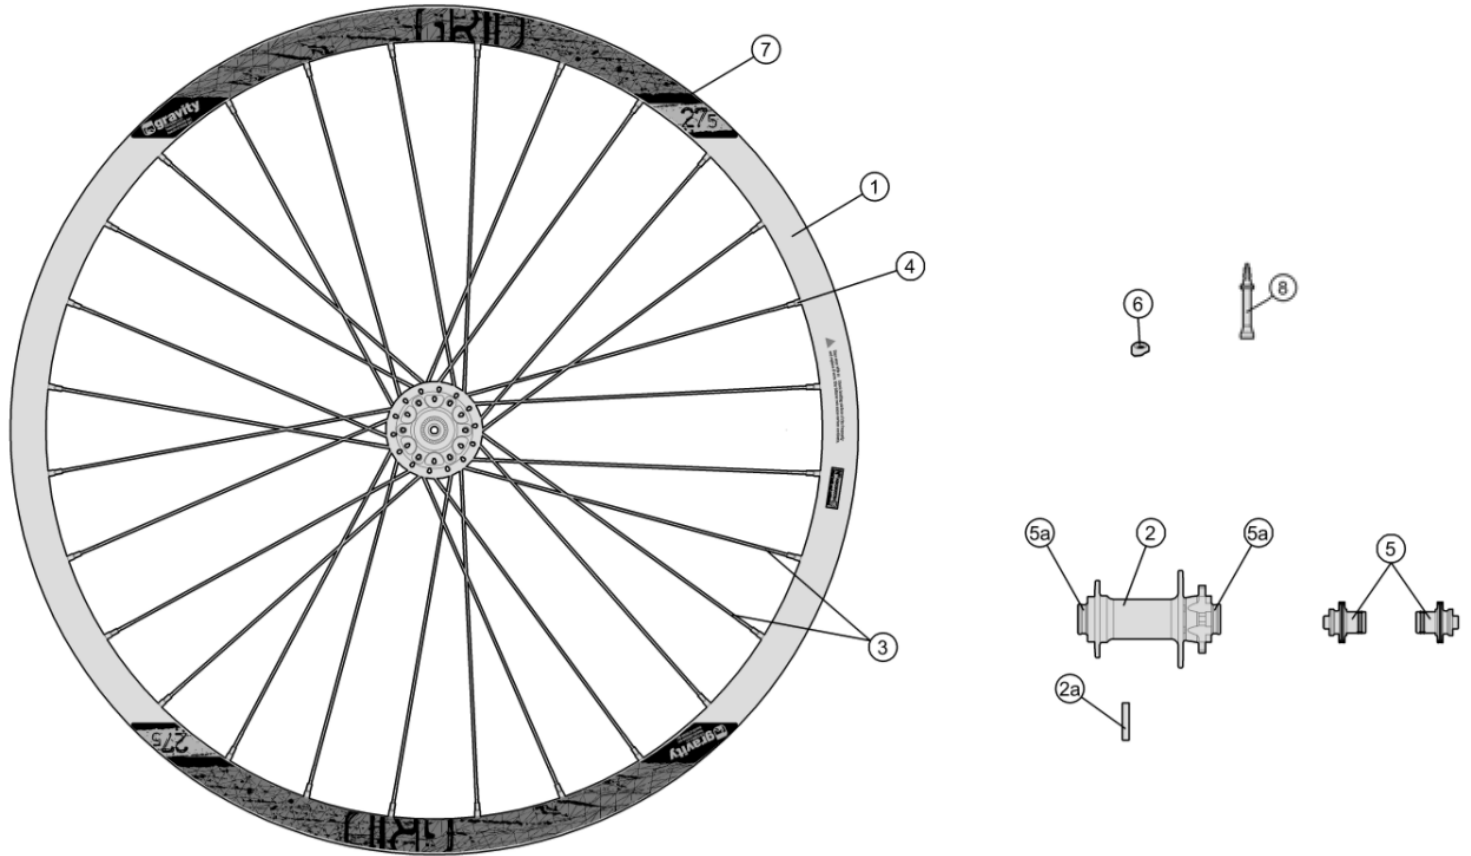

GRID Wheelset

GRID 29" WH-AM-961-9
 GRID 27.5" WH-AM-961-7

Hookless alloy, high-offset asymmetric rim for Enduro applications, 25mm deep x 31mm wide

720-0035223050 WH106{WH-AM-961-9/TA} GRID front wheel
 720-0027213050 WH105{WH-AM-961-7/TA} GRID front wheel

Item No.	FSA Code No.	Description	Notes
1	72500027003050	RM073 Front Rim, Tubeless - 29"x28H	★Rim Sticker Kit not included
2	752-0250003010	U1083 Front Hub Assembly	★TA-15 axle compatible
2a	752-0108000110	MR191 Steel Bearing x1 pc	
3	748-0015024010	SK038D Spoke Kit 285mm x5 pcs (For Drive side)	★ Double butted J-bend for 29"
	748-0015008010	SK038E Spoke Kit 281mm x5 pcs (For Non-drive side)	★ Double butted J-bend for 29"
4	752-0473000140	ML240 14mm Hex Brass Black Nipple Kit x5 pcs	
5	752-0204000010	MW460 Front Hub End Cap	TA-15 axle compatible
6	752-0117000110	E0507 Asymmetric Rim Valve Cover	
7	752-0475000000	ZJWH0383 Rim Sticker Kit	★GRID FSA logo for 29"
8	752-0118000000	E0508 Tubeless Valve Stem	

★Optional Parts

Item No.	FSA Code No.	Description	Notes
1	72500026003050	RM072 Front Rim, Tubeless - 27.5"x28H	Rim Sticker Kit not included
2	752-0248003011	U1067 Front Hub Assembly	QR-9 axle compatible
3	748-0015025010	SK038A Spoke Kit 265mm x5 pcs (For Drive side)	Double butted J-bend for 27.5"
	748-0015002010	SK038B Spoke Kit 261mm x5 pcs (For Non-drive side)	Double butted J-bend for 27.5"
5a	752-0202000010	MW470 Front Hub End Cap	QR compatible
7	752-0474000000	ZJWH0384 Rim Sticker Kit	GRID FSA logo for 27.5"