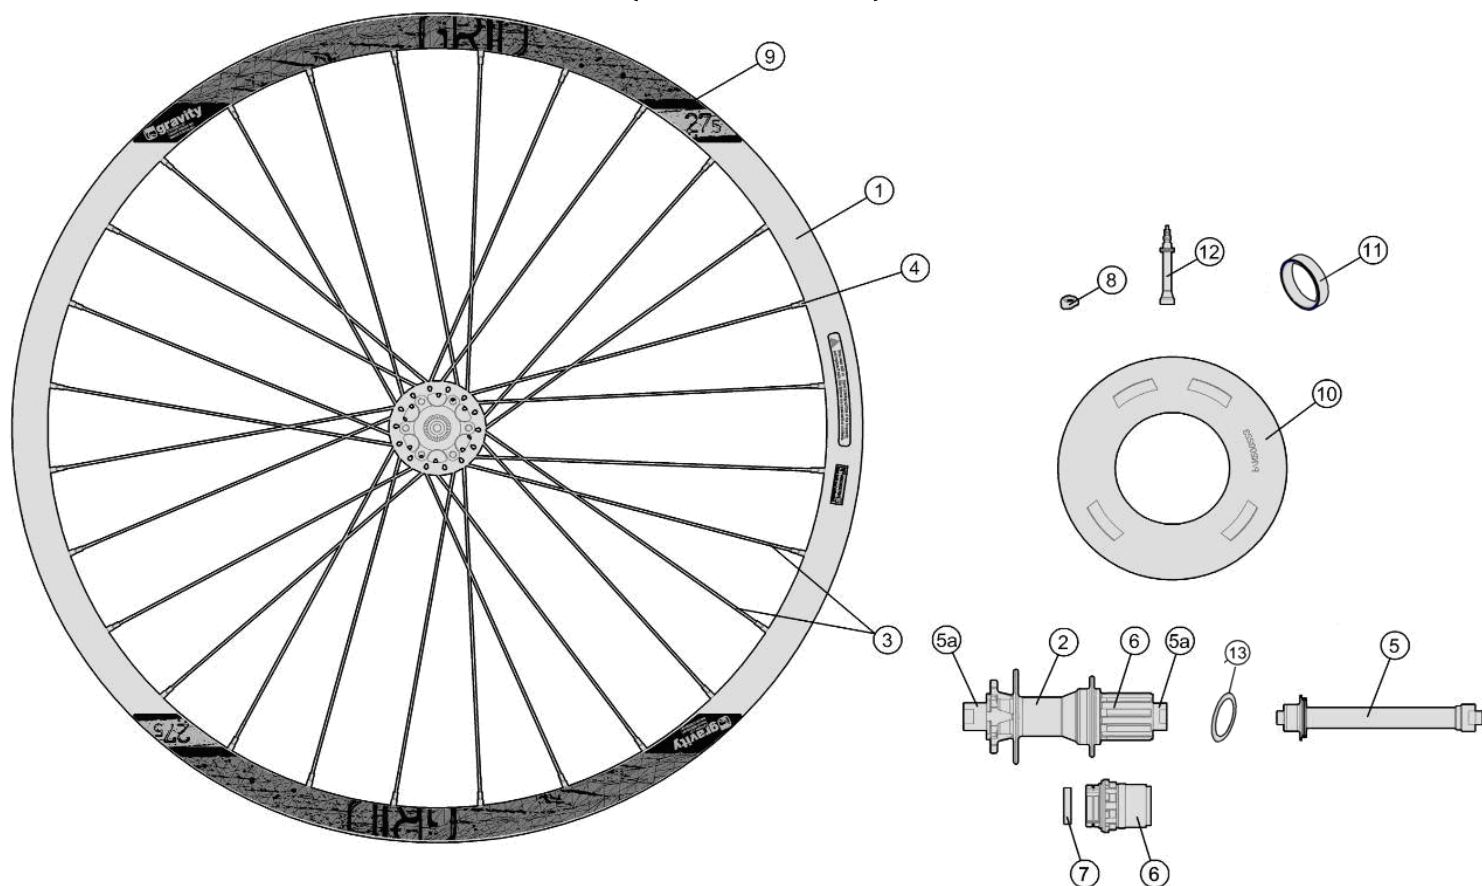

720-0027214050
720-0035224050
720-0027218050
720-0035228050

WH205(WH-AM-961-7/TA/S)GRID rear wheel
WH206(WH-AM-961-9/TA/S)GRID rear wheel
WH405(WH-AM-961-7/TA/XD)GRID rear wheel
WH406(WH-AM-961-9/TA/XD)GRID rear wheel

Item No.	FSA Code No.	Description	Notes
1	72500027003050	RM073 Rear Rim, Tubeless - 29"x28H	★Rim Sticker Kit not included
2	752-0231003012	U2077 Rear Hub Assembly	★X12, Shimano compatible
	752-0253003011	U5077 Rear Hub Assembly	★X12, SRAM XD compatible
3	748-0015014010	SK038F Spoke Kit 292mm x5 pcs (For Drive side)	★Double butted J-bend for 29"
	748-0015008010	SK038E Spoke Kit 281mm x5 pcs (For Non-drive side)	★Double butted J-bend for 29"
4	752-0473000140	ML240 14mm Hex Brass Black Nipple Kit x5 pcs	
5	752-0203000010	MW471 Rear Hub Axle Kit	QR
6	752-0256000690	EL262 Freehub body – Shimano compatible	★Include bearings
7	752-0108000110	MR191 Steel Bearing x1 pc	
8	752-0117000110	E0507 Asymmetric Rim Valve Cover	
9	752-0475000000	ZJWH0383 Rim Sticker Kit	GRID FSA logo for 29"
10	752-0073000000	W1089 Wheelset Spoke Protector	28H
11	752-0121000000	ME227 Tubeless Rim Tape 25mm	For a pair wheelset
12	752-0118000000	E0508 Tubeless Valve Stem	
13	752-0072000010	MW322 11 Speed Cassette Spacer	Shimano 10/11sp

★Optional Parts

Item No.	FSA Code No.	Description	Notes
1	72500026003050	RM072 Rear Rim, Tubeless - 27.5"x28H	Rim Sticker Kit not included
2	752-0251003011	U2053 Rear Hub Assembly	QR-9, Shimano compatible
	752-0252003011	U5053 Rear Hub Assembly	QR-9, SRAM XD compatible
3	748-0015004010	SK038C Spoke Kit 272mm x5 pcs (For Drive side)	Double butted J-bend for 27.5"
	748-0015002010	SK038B Spoke Kit 261mm x5 pcs (For Non-drive side)	Double butted J-bend for 27.5"
5a	752-0208000010	MW450 Rear Hub Axle Kit	X12
6	752-0148000000	EL251 Freehub body – SRAM compatible (include bearings)	SRAM XD 11
9	752-0474000000	ZJWH0384 Rim Sticker Kit	GRID FSA logo for 27.5"