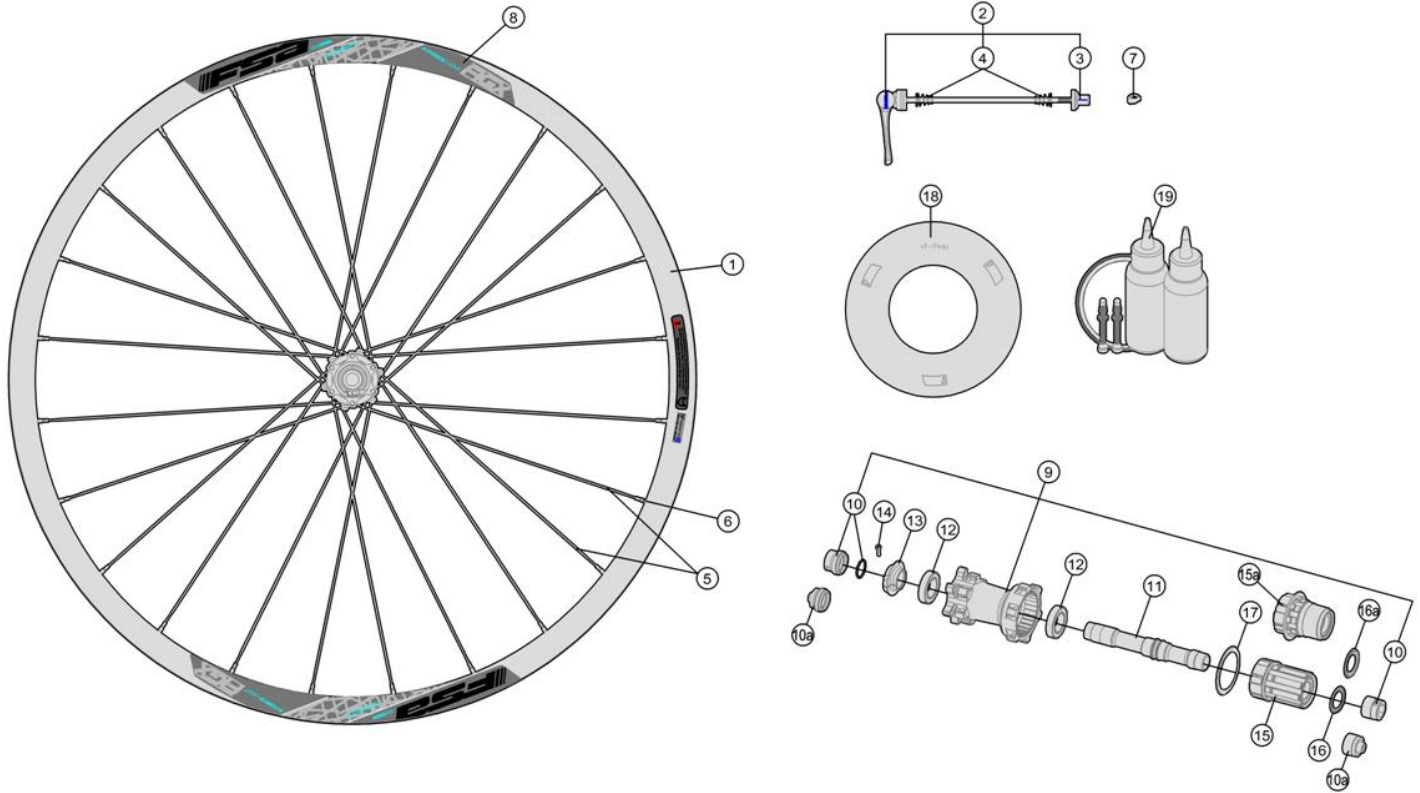

720-0028184031 WH266{WH-TX-921/S} K-Force PRA Rear Wheel for Disc brake only Shimano compatible
720-0037174031 WH263{WH-TX-911/S} K-Force PRA Rear Wheel for Disc brake only Shimano compatible
720-0028188031 WH466{WH-TX-921/XD} K-Force PRA Rear Wheel for Disc brake only SRAM XD compatible
720-0037178035 WH463{WH-TX-911/XD} K-Force PRA Rear Wheel for Disc brake only SRAM XD compatible

Item No.	FSA Code No.	Description	Notes
1	725-0068002030	RM115 Rear Rim, Tubeless - 29"x24H	★Rim Sticker Kit not included
2	750-0004206010	QR-65 Complete Quick Release Black -151mm	Black For K-Force gray
3	752-0122000010	ML485 Quick Release Nut Black	Black For K-Force gray
4	750-0007000000	MP068 Volute Spring	
5	748-0009018010	SK035A Spoke Kit 291mm x5 pcs (For Drive side)	★Aero spoke, Straight head for 29"
	748-0009019010	SK035B Spoke Kit 293mm x5 pcs (For Non-drive side)	★Aero spoke, Straight head for 29"
6	752-0473000140	ML240 14mm Hex Brass Black Nipple Kit x5 pcs	
7	752-0117000110	E0507 Asymmetric Rim Valve Cover	
8	752-0507000001	ZJWH0486 Rim Sticker Kit	K-Force Light AGX 700c / 29"
9	752-0440000010	U2100 Rear Hub Assembly	★QR Shimano compatible
	752-0443002010	U2101 Rear Hub Assembly	★X12 Shimano compatible
10	752-0011000010	EL211 Rear Hub End Cap Kit	★TA-12 compatible
11	752-0437000010	ME266 Rear Hub Axle	
12	752-0077000000	MR028 Steel Bearing x1 pc	
13	752-0433000050	MW560 Preload Adjustment collar	
14	752-6590	ML347 Preload Adjustment Collar Bolt	
15	752-0424000000	EL291 Freehub Assembly – Shimano compatible	★Include Chromoly Steel Bearing
16	752-6563	MS268 Labyrinth Dust Spacer (Pink)	★Shimano compatible
17	752-0124000110	MS296 Rear Hub Labyrinth Dust Spacer	Shimano / SRAM XD compatible
18	752-0130000000	W1020 Wheelset Spoke Protector	
19	752-0135000000	E0534 Stan's No Tubes kit	For a pair of wheelset

★ Optional Parts

Item No.	FSA Code No.	Description	Notes
1	725-0105009032	RM116 Rear Rim, Tubeless - 27.5"x24H	Rim Sticker Kit not included
5	748-0008012010	SK032A Spoke Kit 273mm x5 pcs (For Drive side)	Aero spoke, Straight head For 27.5"
	748-0008008010	SK032B Spoke Kit 275mm x5 pcs (For Non-drive side)	Aero spoke, Straight head For 27.5"
8	752-0571000000	ZJWH0487 Rim Sticker Kit	K-Force Light AGX 650b / 27.5"
9	752-0444002010	U5100 Rear Hub Assembly	QR axle, SRAM XD compatible
	752-0434002010	U5101 Rear Hub Assembly	X-12 axle, SRAM XD compatible
10a	752-0120000010	EL236 Rear H8ub End Cap Kit	QR-9 axle compatible
15a	752-0425000000	EL292 Freehub Assembly – SRAM XD compatible	Include Chromoly Steel Bearings
16a	752-0385000560	MS311 Labyrinth Dust Spacer (Green)	SRAM XD compatible