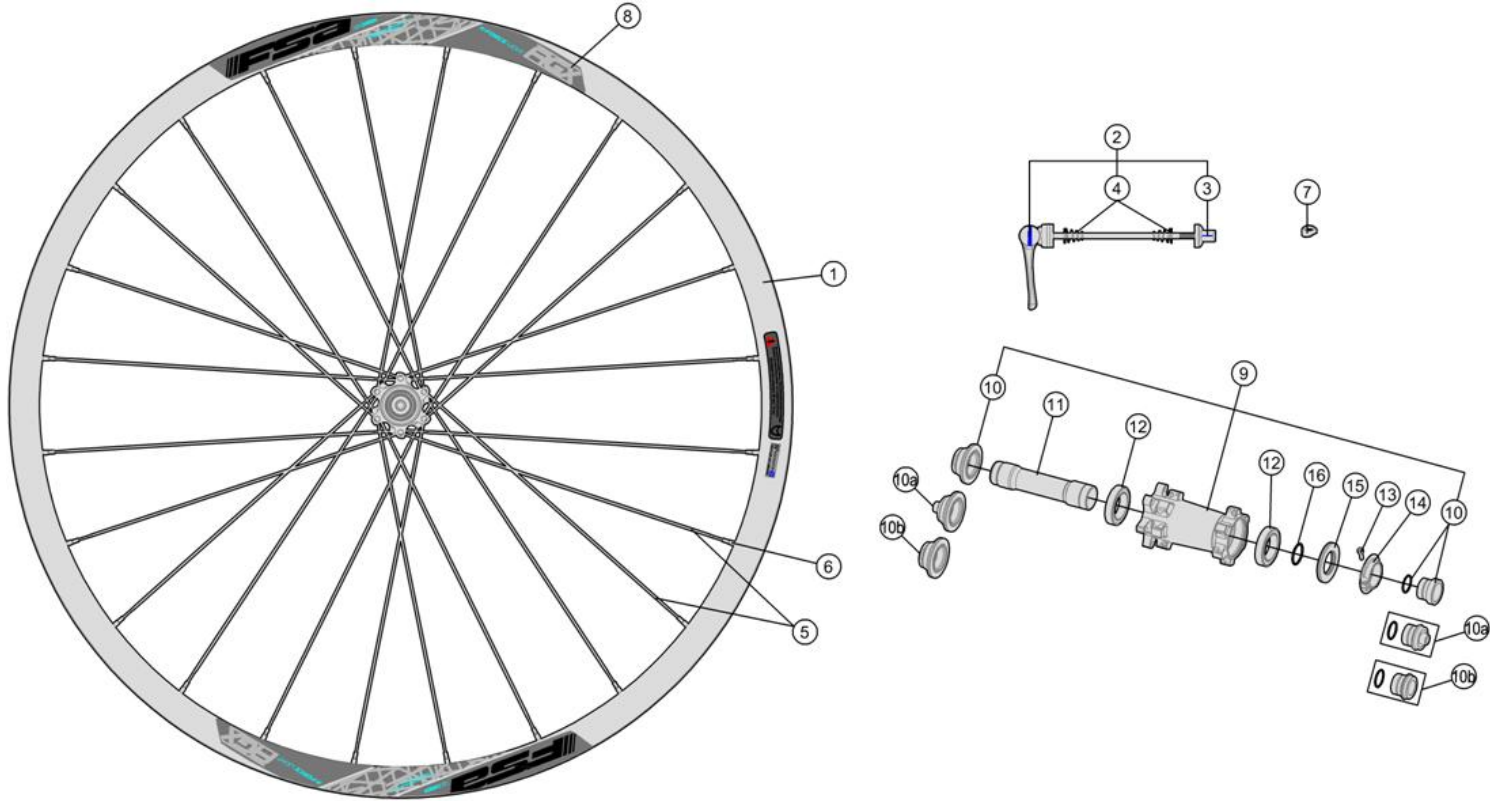

Asymmetric, 25mm deep x26.1mm wide carbon clincher rim; Alloy P.R.A. hubs for Direct pull spokes

720-0028183031 WH166{WH-TX-921/S} K-force PRA Front Wheel for Disc brake

720-0037173035 WH163{WH-TX-911/S} K-Force PRA Front Wheel for Disc brake