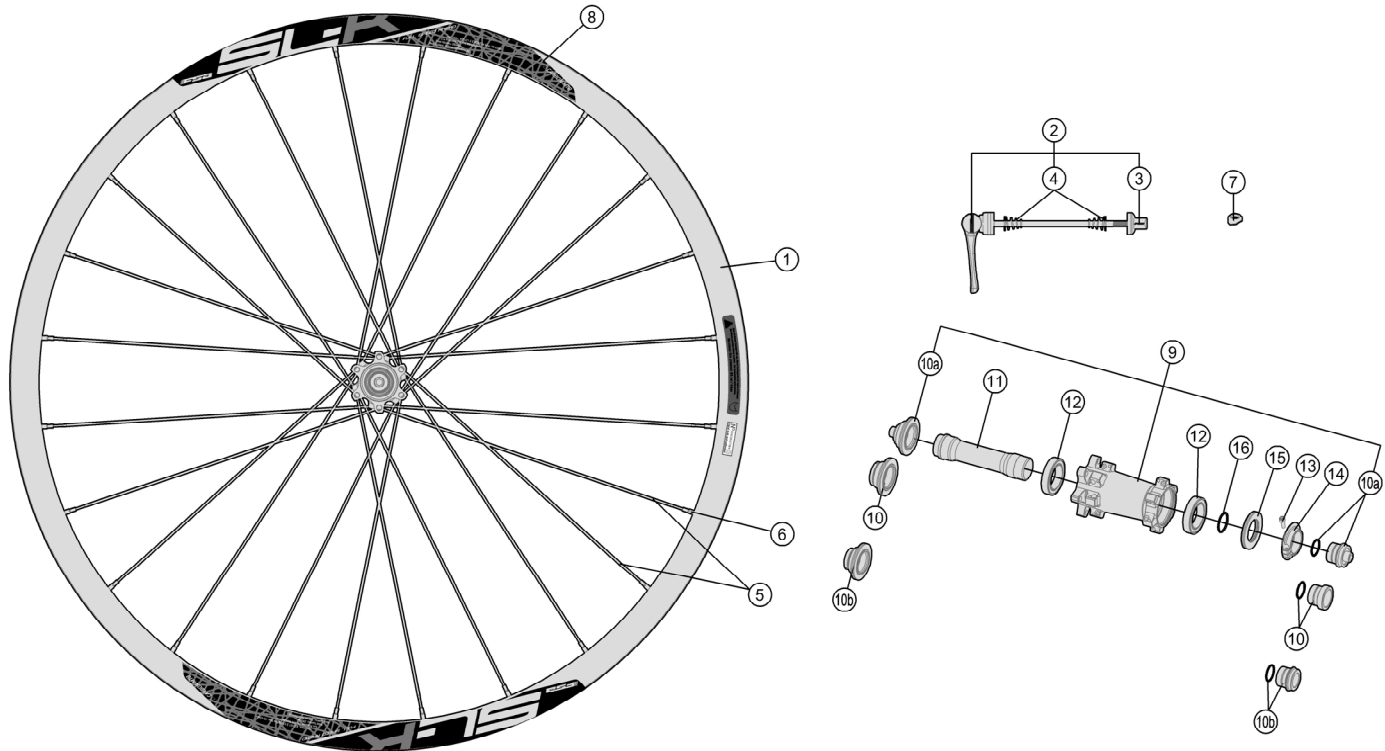

FSA wheelset

SL-K- MTB 29"/700C WH-TX-916-9

SL-K- MTB 27.5"/650b WH-TX-906-7

Asymmetric, 25mm deep x 26.1mm wide carbon clincher rim; Alloy P.R.A. hubs for Direct pull spokes

720-0038183030 WH162(WH-TX-916/S) SL-K PRA Front Wheel for Disc brake

720-0036173030 WH164(WH-TX-906/S) SL-K PRA Front Wheel for Disc brake

Item No.	FSA Code No.	Description	Notes
1	725-0068002030	RM115 Front Rim, Tubeless - 29"x24H	★Rim Sticker Kit not included
2	750-0004101010	QR-65 Complete Quick Release -114mm	
3	752-0122000010	ML485 Quick Release Nut	
4	750-0007000000	MP068 Volute Spring	
5	748-0007018010	SK036A Spoke Kit 291mm x5 pcs	★Round spoke ,Straight head for 29"
6	752-0473000140	ML240 14mm Hex Brass Black Nipple Kit x5 pcs	
7	752-0117000110	E0507 Asymmetric Rim Valve Cover	
8	752-0447000000	ZJWH0308 Rim Sticker Kit	★SL-K FSA logo for 29"
9	752-0439002011	U1100 Front Hub Assembly	QR axle compatible
	752-0441002011	U1101 Front Hub Assembly	TA-12 axle compatible
	752-0442002011	U1102 Front Hub Assembly	TA-15 axle compatible
10	752-0423000010	EL289 Front Hub End Cap Kit	★TA-15 axle compatible (MW558+MW398+MS300)
11	752-0436000010	ME265 Front Hub Axle	
12	752-0123000000	MR183 Steel Bearing x1 pc	
13	752-6590	ML347 Preload Adjustment Collar Bolt	
14	752-0432000050	MW559 Preload Adjustment Collar	
15	752-0431000010	MS335 Labyrinth Dust Spacer	
16	752-0428000110	MS015 Labyrinth Dust Spacer O-ring	

★ Optional Parts

Item No.	FSA Code No.	Description	Notes
1	725-0105009032	RM116 Front Rim, Tubeless - 27.5"x24H	Rim Sticker Kit not included
5	748-0010012010	SK031A Spoke Kit 273mm x5 pcs	Round spoke ,Straight head for 27.5"
8	752-0448000000	ZJWH0310 Rim Sticker Kit	SL-K FSA logo for 27.5"
10a	752-0435000010	EL293 Front Hub End Cap Kit	QR-9 axle compatible (MW557+MW400+MS300+ME183x2)
10b	752-0300000010	EL274 Front Hub End Cap Kit	TA-12 axle compatible (MW577+MW541+MS300)