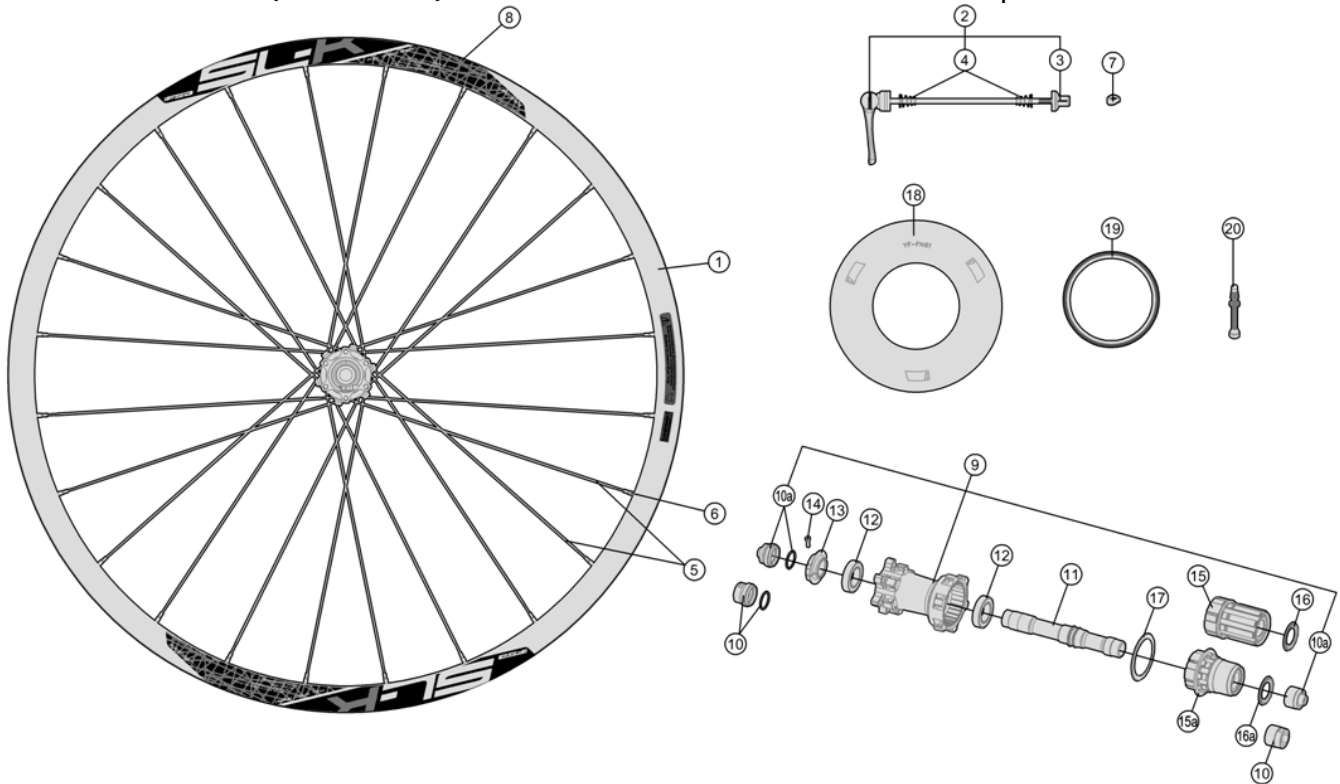

720-0038184030 WH262{WH-TX-916/S} SL-K PRA Rear Wheel for Disc brake Shimano compatible
720-0036174030 WH264{WH-TX-906/S} SL-K PRA Rear Wheel for Disc brake Shimano compatible
720-0038188030 WH462{WH-TX-916/SR} SL-K PRA Rear Wheel for Disc brake SRAM XX1 compatible
720-0036178030 WH464{WH-TX-906/SR} SL-K PRA Rear Wheel for Disc brake SRAM XX1 compatible

Item No.	FSA Code No.	Description	Notes
1	725-0068002030	RM115 Rear Rim, Tubeless - 29"x24H	★Rim Sticker Kit not included
2	750-0004206010	QR-65 Complete Quick Release - 151mm	
3	752-0122000010	ML485 Quick Release Nut	
4	750-0007000000	MP068 Volute Spring	
5	748-0007018010	SK036A Spoke Kit 291mm x5 pcs (For Non-drive side)	★Round spoke, Straight head for 29"
	748-0007019010	SK036B Spoke Kit 293mm x5 pcs (For Drive side)	★Round spoke, Straight head for 29"
6	752-0473000140	ML240 14mm Hex Brass Black Nipple Kit x5 pcs	
7	752-0117000110	E0507 Asymmetric Rim Valve Cover	
8	752-0447000000	ZJWH0308 Rim Sticker Kit	★SL-K FSA logo for 29"
9	752-0440000011	U2100 Rear Hub Assembly	★QR Shimano compatible
	752-0443002011	U2101 Rear Hub Assembly	★X12 Shimano compatible
10	752-0011000010	EL211 Rear Hub End Cap Kit	★TA-12 compatible
11	752-0437000011	ME266 Rear Hub Axle	
12	752-0077000000	MR028 Steel Bearing x1 pc	
13	752-0433000050	MW560 Preload Adjustment Collar	
14	752-6590	ML347 Preload Adjustment Collar Bolt	
15	752-0424000000	EL291 Freehub Assembly – Shimano compatible	★Include Chromoly Steel Bearing
16	752-6563	MS268 Labyrinth Dust Spacer (Pink)	★Shimano compatible
17	752-0124000110	MS296 Rear Hub Labyrinth Dust Spacer	Shimano / SRAM XX1 compatible
18	752-0130000000	W1020 Wheelset Spoke Protector	
19	752-0121000000	ME227 Tubeless Rim Tape 25mm	For a pair wheelset
20	752-0118000000	E0508 Tubeless Valve Stem	

★Optional Parts

Item No.	FSA Code No.	Description	Notes
1	725-0105009032	RM116 Rear Rim, Tubeless - 27.5"x24H	Rim Sticker Kit not included
5	748-0010012010	SK031A Spoke Kit 273mm x5 pcs (For drive side)	Round spoke, Straight head for 27.5"
	748-0010006010	SK031B Spoke Kit 275mm x5 pcs (For Non-drive side)	Round spoke, Straight head for 27.5"
8	752-0448000000	ZJWH0310 Rim Sticker Kit	SL-K FSA logo for 27.5"
9	752-0444002011	U5100 Rear Hub Assembly	QR axle, SRAM XX1 compatible
	752-0434002011	U5101 Rear Hub Assembly	X-12 axle, SRAM XX1 compatible
10a	752-0120000010	EL236 Rear Hub End Cap Kit	QR-9 axle compatible
15a	752-0425000000	EL292 Freehub Assembly – SRAM XX1 compatible	Include Chromoly Steel Bearings
16a	752-0385000560	MS311 Labyrinth Dust Spacer (Green)	SRAM XX1 compatible