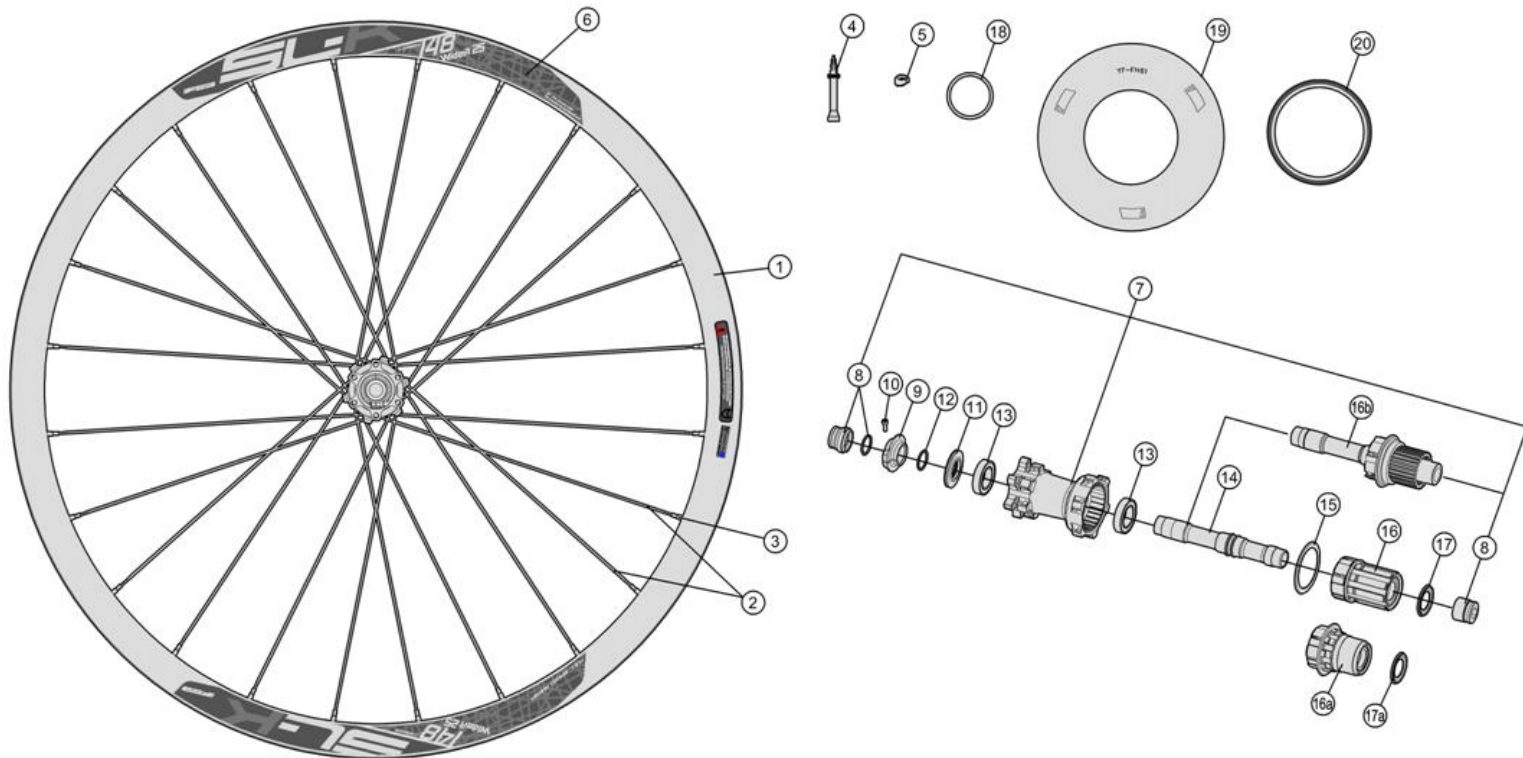

720-0043174030 WH751{WH-TX-907-7/148/TA12/S/BKG}11S Rear wheel
720-0043178030 WH951{WH-TX-907-7/148/TA12/XD/BKG}XX1 Rear wheel
720-0041184030 WH753{WH-TX-917-9/148/TA12/S/BKG}11S Rear wheel
720-0041188030 WH953{WH-TX-917-9/148/TA12/XD/BKG}XX1 Rear wheel

Item No.	FSA Code No.	Description	Notes
1	725-0078011030	RM124 Rear Rim, Tubeless - 29"x24H	★Rim Sticker Kit not included
2	748-0028041110	SK052G Spoke Kit 288mm x5 pcs (For Drive side)	★Round spoke, straight head for 29"
	748-0028042110	SK052F Spoke Kit 290mm x5 pcs (For Non-drive side)	★Round spoke, straight head for 29"
3	752-A6052	ML240 14mm Hex Brass Black Nipple Kit x5 pcs	
4	752-0780000010	E0723 Valve Extender for MTB Tubeless rim	
5	752-0117000110	E0507 Asymmetric Rim Valve Cover	
6	752-0586000000	ZJWH0530 Rim Sticker Kit	★SL-K Wider+148 FSA logo for 29"
7	752-0397002011	U2103 Rear Hub Assembly	★Shimano compatible
8	752-0011000010	EL211 Rear Hub End Cap Kit	TA-12 compatible
9	752-0433000050	MW560 Preload Adjustment Collar	
10	752-0311000001	ML347 Preload Adjustment Collar Bolt	
11	752-0430000010	MS334 Labyrinth Dust Spacer	
12	752-0429000110	MS016 Labyrinth Dust Spacer O-Ring	
13	752-0077000000	MR028 Steel Bearing x1 pc	
14	752-0427000011	ME271 Rear Hub Axle	
15	752-0124000110	MS296 Rear Hub Labyrinth Dust Spacer	Shimano / SRAM XX1 compatible
16	752-0424000000	EL291 Freehub Assembly – Shimano compatible	★Include Chromoly Steel Bearing
17	752-6563	MS268 Labyrinth Dust Spacer (Pink)	★Shimano compatible
18	752-0072000010	MW322 11 Speed Cassette Spacer	Shimano 9/10 Speed
19	752-0130000000	W1020 Wheelset Spoke Protector	★For SMN
20	752-0579000110	ME310 Tubeless Tape 25mmx8M with FSA logo	For a pair of wheelset

★ Optional Parts

Item No.	FSA Code No.	Description	Notes
1	725-0079009030	RM125 Rear Rim, Tubeless - 27.5"x24H	Rim Sticker Kit not included
2	748-0028004110	SK052I Spoke Kit 269mm x5 pcs (For Drive side)	Round spoke, Straight head for 27.5"
	748-0028020110	SK052A Spoke Kit 271mm x5 pcs (For Non-drive side)	Round spoke, Straight head for 27.5"
6	752-0585000000	ZJWH0529 Rim Sticker Kit	SL-K Wider +148 FSA logo) for 27.5"
7	752-0399002011	U5103 Rear Hub Assembly	SRAM XX1 compatible
16a	752-0425000000	EL292 Freehub Assembly – SRAM XX1 compatible	Include Chromoly Steel Bearings
16b	752-0784000000	EL366 Freehub Assembly– Microspline 12S w/DS End Cap w/Spindle	Include Chromoly Steel Bearings
17a	752-0385000560	MS311 Labyrinth Dust Spacer O-ring (Green)	SRAM XX1 compatible
19	752-0618008000	W1149 Wheelset Spoke Protector	For SRAM