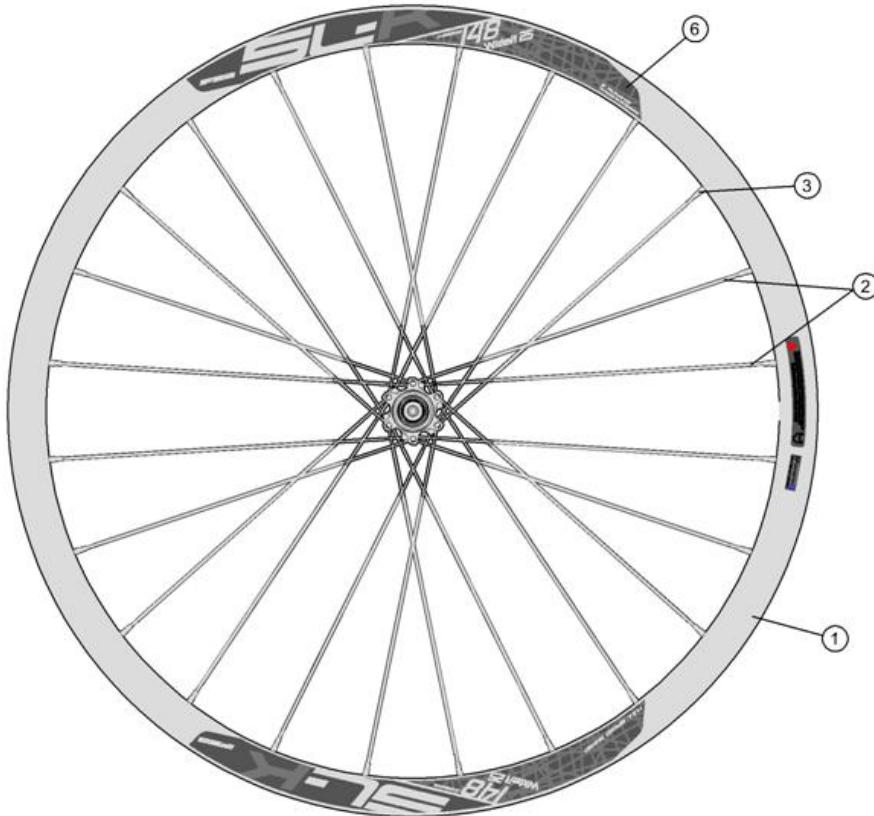

SL-K i25 700C/29" Boost148 WH-TX-917-9/148 SL-K i25 650b/27.5" Boost148 WH-TX-907-7/148

Asymmetric, 30mm deep x 30mm wide carbon Tubeless rim; Alloy P.R.A. hubs for Direct pull spokes

720-0043173030 WH651(WH-TX-907-7/148/FOX/TA15/BKG) Front wheel w/Torque Caps

720-0041183030 WH653(WH-TX-917-9/148/FOX/TA15/BKG) Front wheel w/Torque Caps

Item No.	FSA Code No.	Description	Notes
1	725-0078011030	RM124 Front Rim, Tubeless - 29"x24H	★Rim Sticker Kit not included
2	748-0028042110	SK052F Spoke Kit 290mm x5 pcs	★Round spoke, Straight head for 29"
3	752-A6052	ML240 14mm Hex Brass Black Nipple Kit x5 pcs	
4	752-0780000010	E0723 Valve Extender for MTB Tubeless rim	
5	752-0117000110	E0507 Asymmetric Rim Valve Cover	
6	752-0586000000	ZJWH0530 Rim Sticker Kit	★FSA SL-K+WideR25+148 for 29"
7	752-0394002010	U1103 Front Hub Assembly	★FOX fork compatible
8	752-0423000010	EL289 Front Hub End Cap Kit	★FOX fork compatible
9	752-0123000000	MR183 Steel Bearing x1 pc	
10	752-0426000010	ME270 Front Hub Axle	
11	752-0311000001	ML347 Preload Adjustment Collar Bolt	
12	752-0432000050	MW559 Preload Adjustment Collar	
13	752-0431000010	MS335 Labyrinth Dust Spacer	
14	752-0428000110	MS015 Labyrinth Dust Spacer O-ring	

★ Optional Parts

Item No.	FSA Code No.	Description	Notes
1	725-0079009030	RM125 Front Rim, Tubeless - 27.5"x24H	Rim Sticker Kit not included
2	748-0028020110	SK052A Spoke Kit 271mm x5 pcs	Round spoke, Straight head for 27.5"
6	752-0585000000	ZJWH0529 Rim Sticker Kit	FSA SL-K+WideR25+148 for 27.5"
7	752-0395002011	U1104 Front Hub Assembly	RS-TC compatible
8a	752-0422000010	EL286 Front Hub End Cap Kit	RS-TC compatible