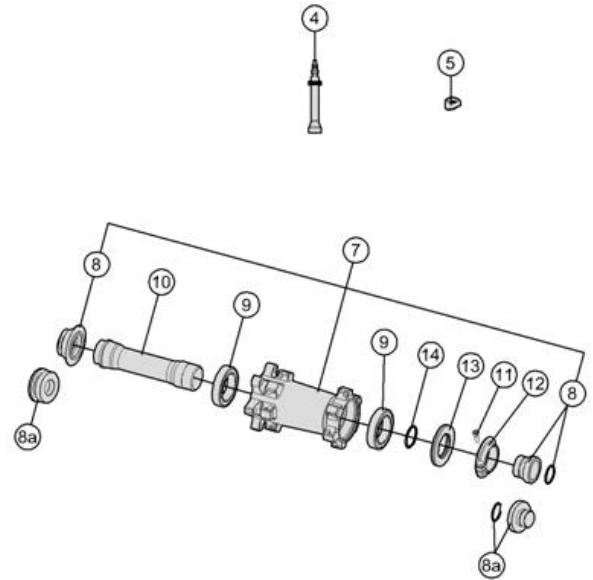

SL-K i25 700C/29" Boost148 WH-TX-917-9/148 SL-K i25 650b/27.5" Boost148 WH-TX-907-7/148

Asymmetric, 30mm deep x 30mm wide carbon Tubeless rim; Alloy P.R.A. hubs for Direct pull spokes

720-0043173030 WH651(WH-TX-907-7/148/FOX/TA15/BKG) Front wheel w/Torque Caps

720-0041183030 WH653(WH-TX-917-9/148/FOX/TA15/BKG) Front wheel w/Torque Caps

Item No.	FSA Code No.	Description	Notes
1	725-0078011030	RM124 Front Rim, Tubeless - 29"x24H	★Rim Sticker Kit not included
2	748-0028042110	SK052F Spoke Kit 290mm x5 pcs	★Round spoke, Straight head for 29"
3	752-A6052	ML240 14mm Hex Brass Black Nipple Kit x5 pcs	
4	752-0780000010	E0723 Valve Extender for MTB Tubeless rim	
5	752-0117000110	E0507 Asymmetric Rim Valve Cover	
6	752-0586000000	ZJWH0530 Rim Sticker Kit	★FSA SL-K+WideR25+148 for 29"
7	752-0394002010	U1103 Front Hub Assembly	★FOX fork compatible
8	752-0423000010	EL289 Front Hub End Cap Kit	★FOX fork compatible
9	752-0123000000	MR183 Steel Bearing x1 pc	
10	752-0426000010	ME270 Front Hub Axle	
11	752-0311000001	ML347 Preload Adjustment Collar Bolt	
12	752-0432000050	MW559 Preload Adjustment Collar	
13	752-0431000010	MS335 Labyrinth Dust Spacer	
14	752-0428000110	MS015 Labyrinth Dust Spacer O-ring	

★ Optional Parts

Item No.	FSA Code No.	Description	Notes
1	725-0079009030	RM125 Front Rim, Tubeless - 27.5"x24H	Rim Sticker Kit not included
2	748-0028020110	SK052A Spoke Kit 271mm x5 pcs	Round spoke, Straight head for 27.5"
6	752-0585000000	ZJWH0529 Rim Sticker Kit	FSA SL-K+WideR25+148 for 27.5"
7	752-0395002011	U1104 Front Hub Assembly	RS-TC compatible
8a	752-0422000010	EL286 Front Hub End Cap Kit	RS-TC compatible